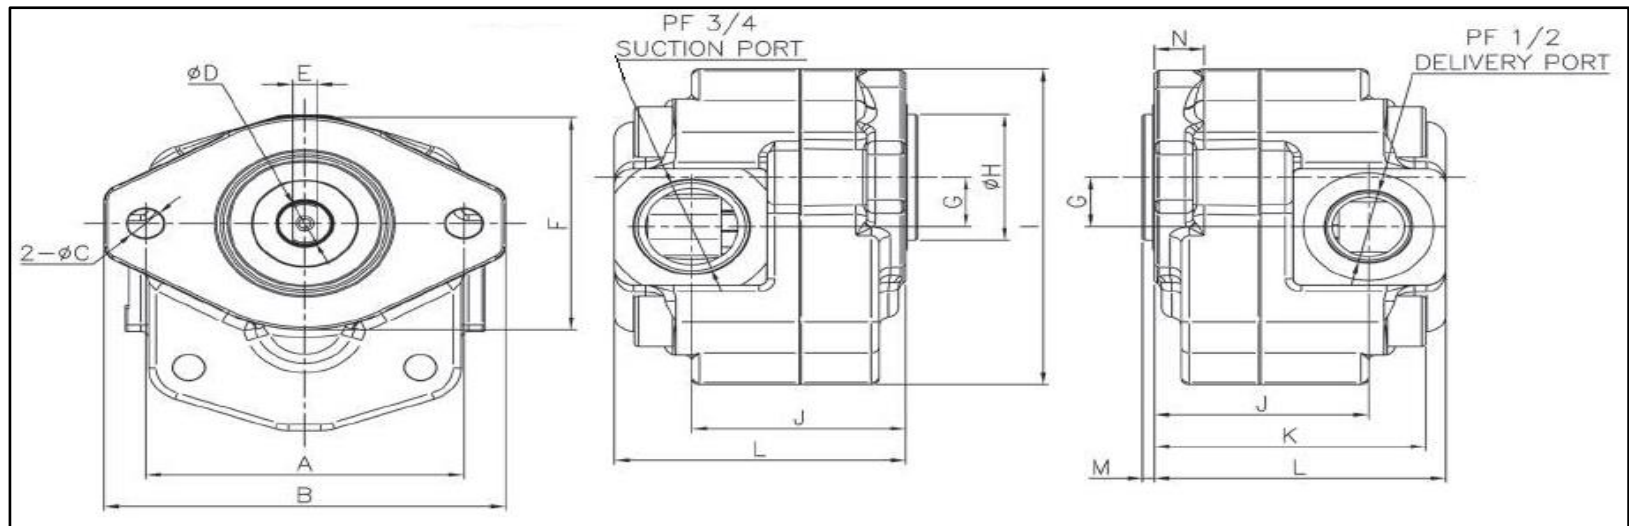

A10V43 Single Gear Pump (Rexroth Type)

Model	A10V43(Key Type)
Discharge Rate(cc/rev)	9
MAX. Pressure(Kg/cm²)	180
Max. Speed(rpm)	2800

Model	Key Type	A	B	C	D	E	F	G	H	I	J	K	L	M	N
A10V43 (mm)		82.50	104	9.30	13	6.30	67.30	15.70	40	100	55.50	70.30	75.50	3	13