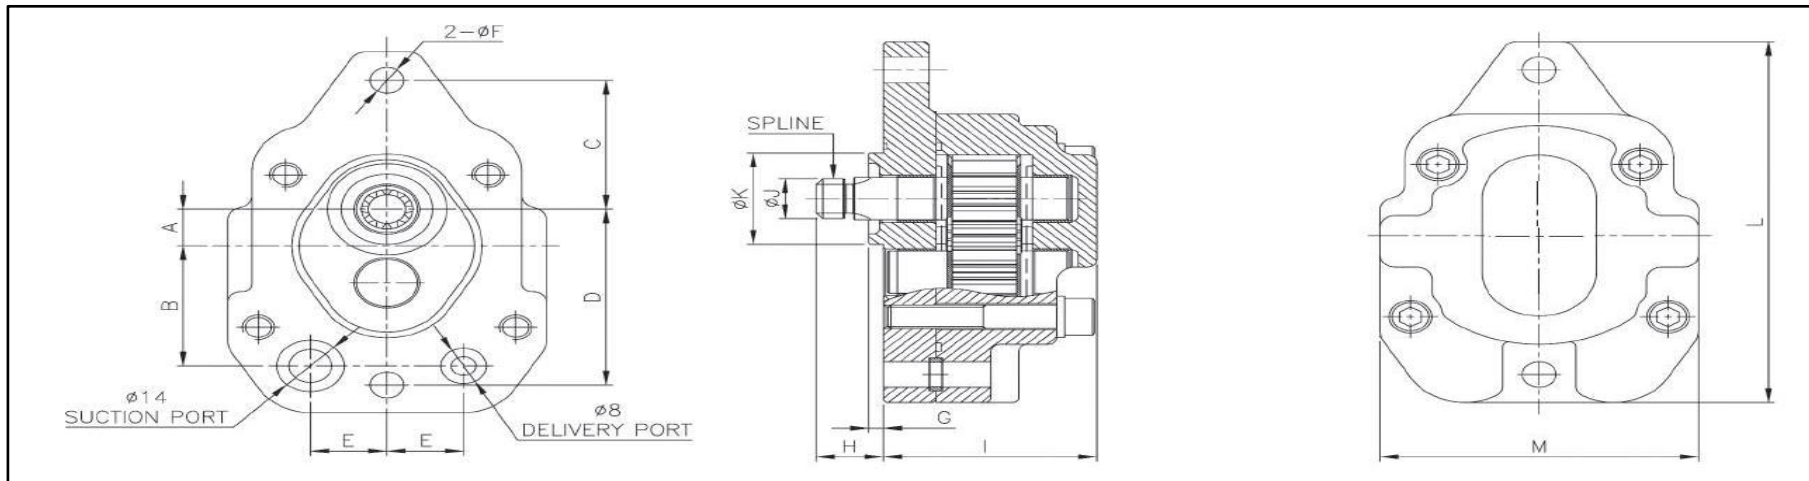

Uchida A8V Series Single Type Gear Pump

TongMyung

Model	A8V55/59/80/86/107/115	A8V172
Discharge Rate(cc/rev)	12	16.60
MAX. Pressure(Kg/cm ²)	50	50
Max. Speed(rpm)	2500	

Model	Spline	A	B	C	D	E	F	G	H	I	J	K	L	M
A8V Series (mm)	Z10	15.70	51.20	55	75	25	11	4.80	21.90	69.70	17	39	154	104