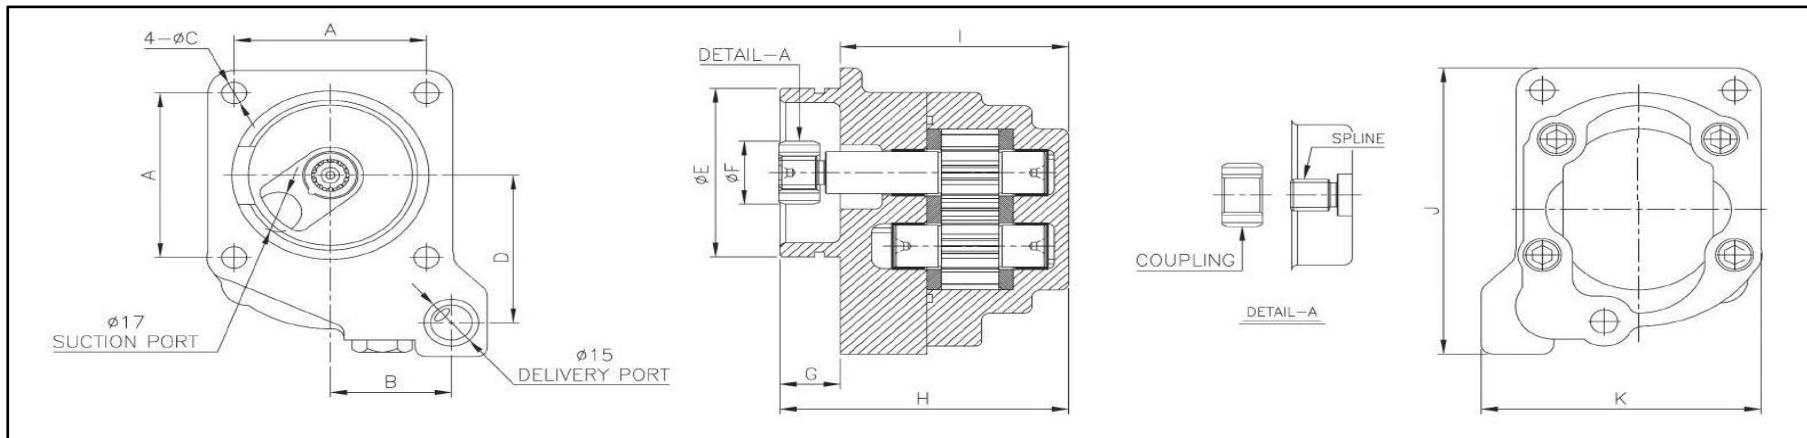

A8VO 107 Single Type Gear Pump for CAT300

TongMyung

Model	A8VO 107 for CAT300
Discharge Rate(cc/rev)	12
MAX. Pressure(Kg/cm ²)	50
Max. Speed(rpm)	2500

Model	Spline	A	B	C	D	E	F	G	H	I	J	K
A8VO80 (mm)	Z13	70.40	31	9.20	59.40	62	17.60	20.50	88.80	68.30	119.20	90