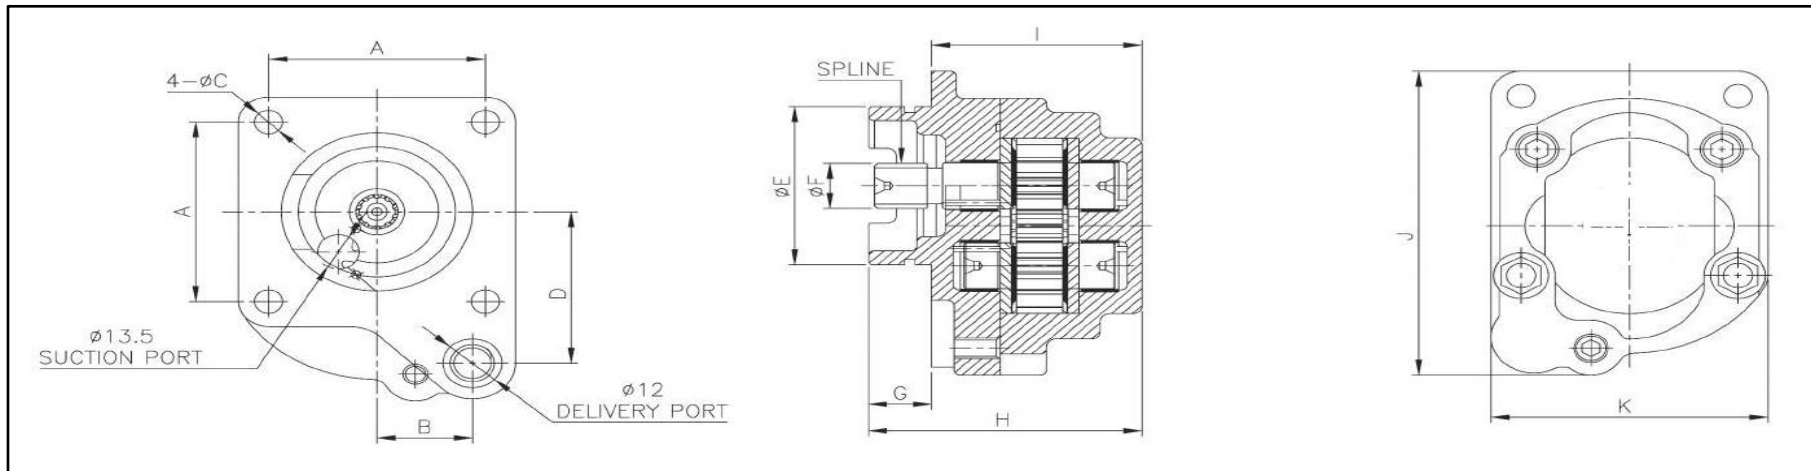

A8VO 80 Single Type Gear Pump for CAT300

TongMyung

Model	A8VO 80 for CAT300
Discharge Rate(cc/rev)	8
MAX. Pressure(Kg/cm ²)	50
Max. Speed(rpm)	2500

Model	Spline	A	B	C	D	E	F	G	H	I	J	K
A8VO80 (mm)	Z13	70.40	31	9.20	59.40	62	17.60	20.50	88.80	68.30	119.20	90