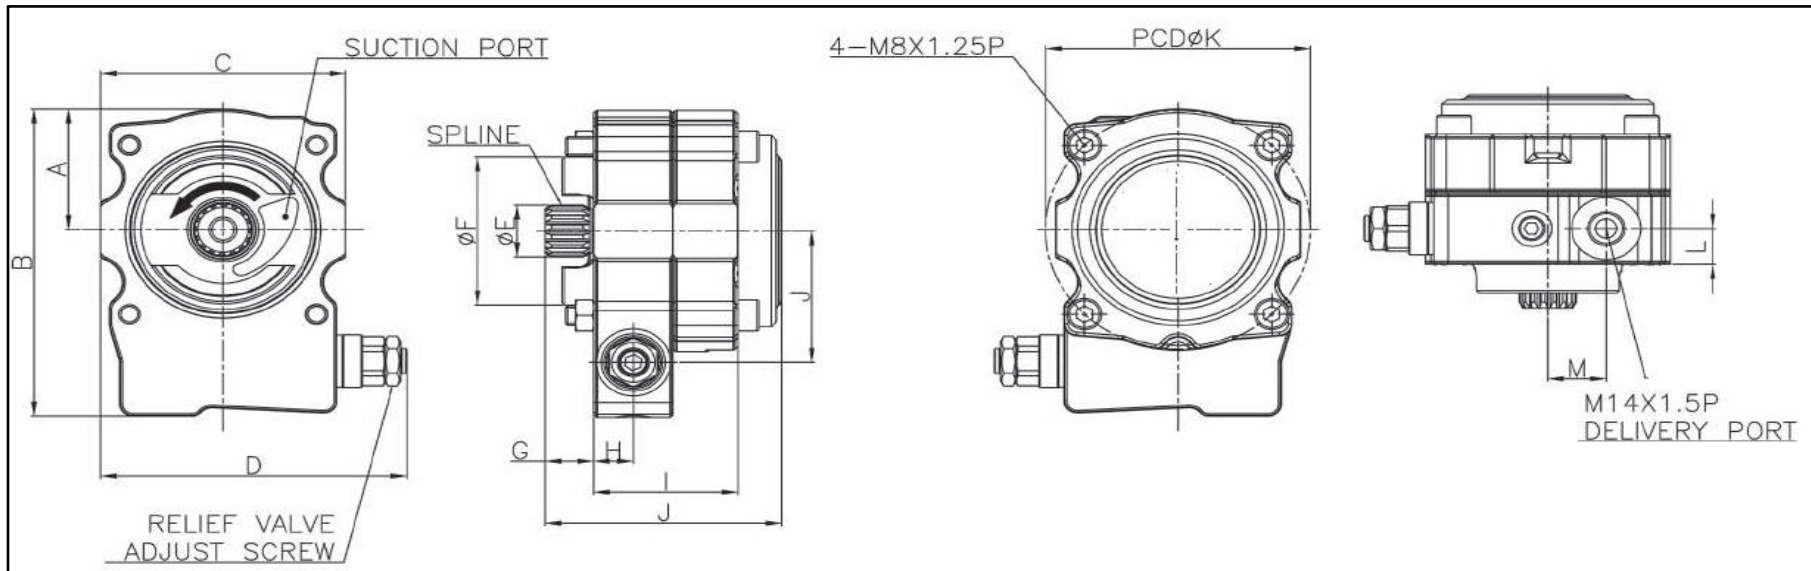

A8VO55/80/107 Single Type Gear Pump

TongMyung

Model	A8VO55/80/107
Discharge Rate(cc/rev)	8
MAX. Pressure(Kg/cm²)	40
Max. Speed(rpm)	2500
Direction	CCW(L)

Model	Spline	A	B	C	D	E	F	G	H	I	J	K	L	M
A8VO55/80/107 (mm)	Z16	50.50	128	92	115	21.70	62	18.30	15	54.50	89	100	15	22