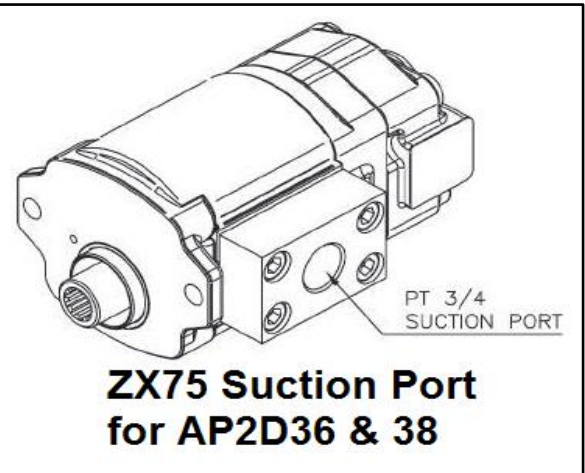

AP2D Double Gear Pump Series for ZX60 & ZX75

Model	AP2D 25/28/36/38	
Discharge Rate(cc/rev)	P1	P2
	21	11
MAX. Pressure(Kg/cm²)	210	50
Max. Speed(rpm)	2100	

Model	Spline	A	B	C	D	E	F	G	H	I	J	K	L	M
AP2D Series (mm)	Z10	25	51	122	11	16.20	20	40	107	8.50	11	61.50	101	161