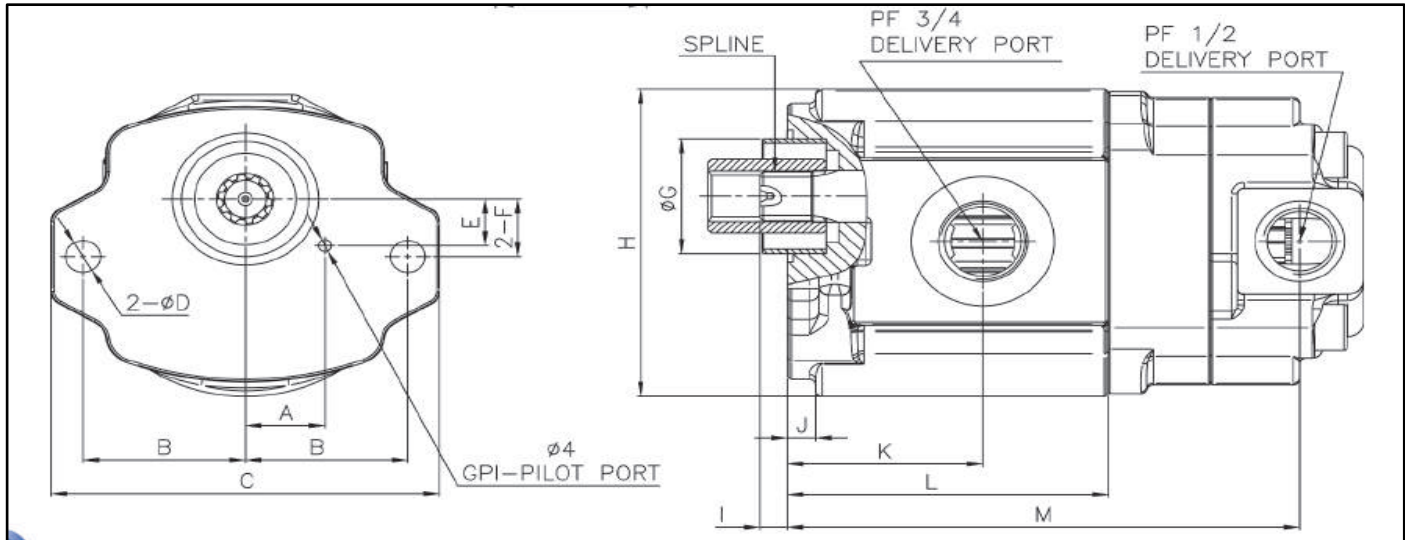

AP2D Double Gear Pump Series for ZX60 & ZX75

Model	AP2D 25/28/36/38	
Discharge Rate(cc/rev)	P1	P2
	21	11
MAX. Pressure(Kg/cm²)	210	50
Max. Speed(rpm)	2100	

Model	Spline	A	B	C	D	E	F	G	H	I	J	K	L	M
AP2D Series (mm)	Z10	25	51	122	11	16.20	20	40	107	8.50	11	61.50	101	161