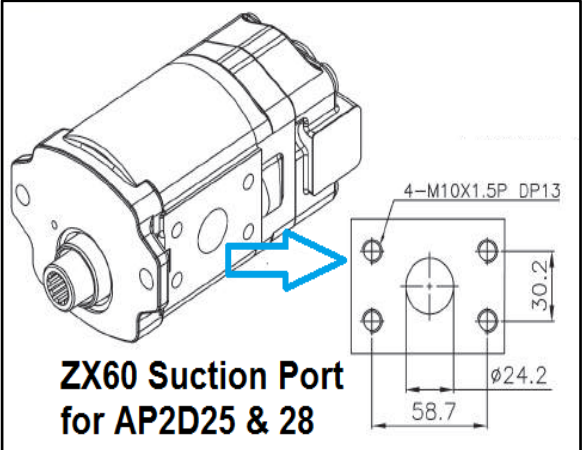

AP2D Double Gear Pump Series for ZX60 & ZX75

Model	AP2D 25/28/36/38	
Discharge Rate(cc/rev)	P1	P2
	21	11
MAX. Pressure(Kg/cm²)	210	50
Max. Speed(rpm)	2100	

Model	Spline	A	B	C	D	E	F	G	H	I	J	K	L	M
AP2D Series (mm)	Z10	25	51	122	11	16.20	20	40	107	8.50	11	61.50	101	161