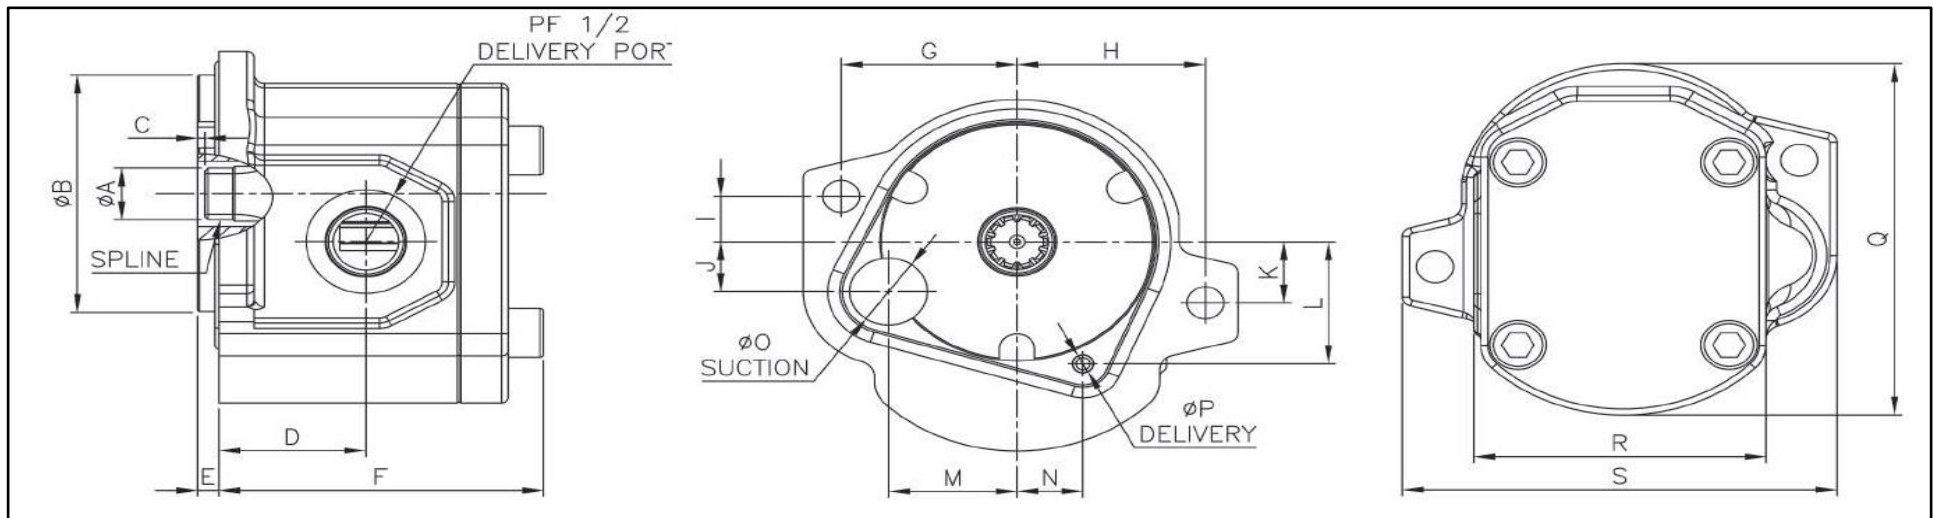

AP2D Single Gear Pump Series

TongMyung

Model	AP2D 10-12-14-16-18
Discharge Rate(cc/rev)	P1 (6.5 / 9 / 10.5)
MAX. Pressure(Kg/cm²)	210
Max. Speed(rpm)	2800

Model	Spline	A	B	C	D	E	F	G	H	I	J	K	L	M	N	O	P	Q	R	S
AP2D Series	10T	17	78	2	41.8	6	92.3	50	53.5	15	16.30	20	40	36.5	18.70	22	4	115.5	83	123.5