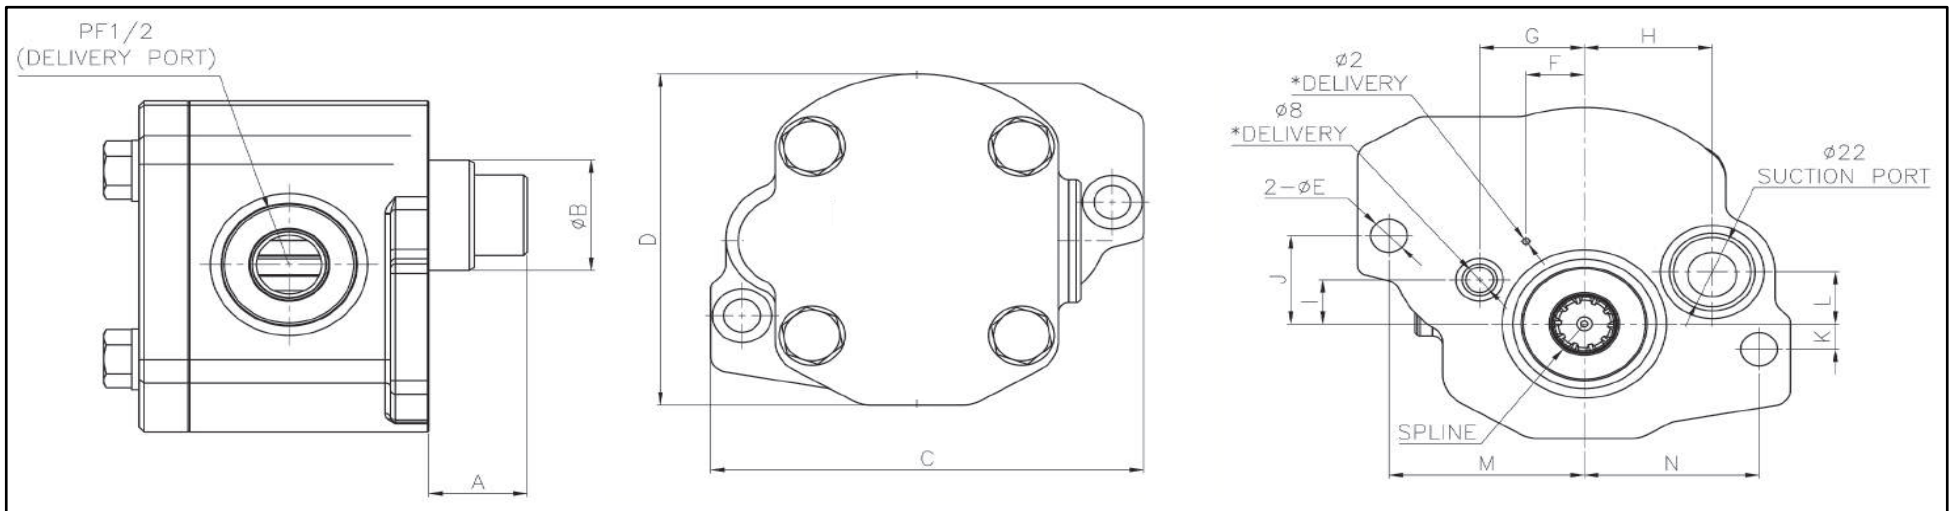

AP2D Single Gear Pump Series (Uchida Type)

TongMyung

Model	AP2D 21-25-28-36
Discharge Rate(cc/rev)	P1 (12 / 16.80 / 18.80 / 22)
MAX. Pressure(Kg/cm²)	210
Max. Speed(rpm)	2200 - 2800

Model	Spline	A	B	C	D	E	F	G	H	I	J	K	L	M	N
AP2D Series (mm)	Z10	28.60	35	124	105	10.50	16.70	30	36.60	14	28	8	16.50	56	50