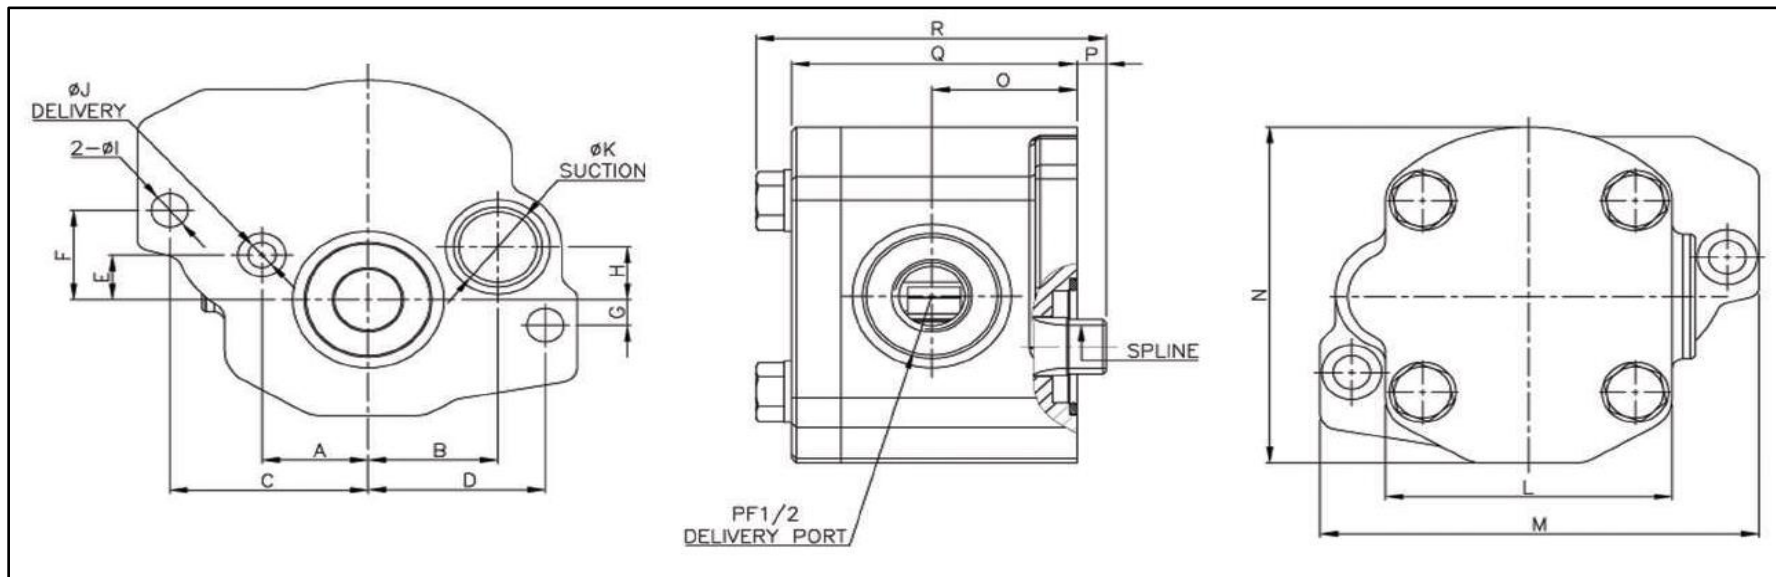

AP2D36 Single Gear Pump Series

TongMyung

Model	AP2D 36
Discharge Rate(cc/rev)	9
MAX. Pressure(Kg/cm²)	210
Max. Speed(rpm)	2200

Model	Spline	A	B	C	D	E	F	G	H	I	J	K	L	M	N	O	P	S
AP2D Series(mm)	Z10	71.40	29	120.5	93	124	105	30	56	50	28	14	8	16.50	10.50	8	22	123.5