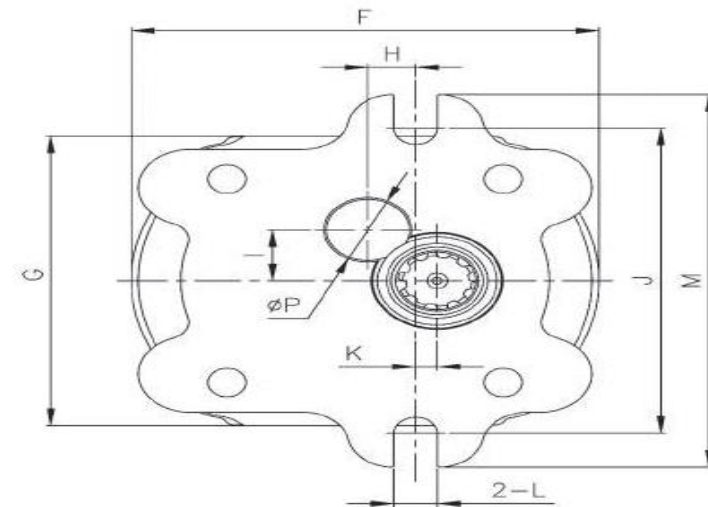

# K3SP36C Tandem Type Gear Pump

TongMyung

Model	K3SP36C	
Discharge Rate(cc/rev)	P1	P2
	16.80	9
MAX. Pressure(Kg/cm <sup>2</sup> )	210	
Max. Speed(rpm)	3200	

Model	Spline	A	B	C	D	E	F	G	H	I	J	K	L	M	N	O	P
K3SP36C (mm)	Z10	17	7	57	114.50	153	101.50	85.40	10.40	15	90	4.70	9.50	110	28	6	18