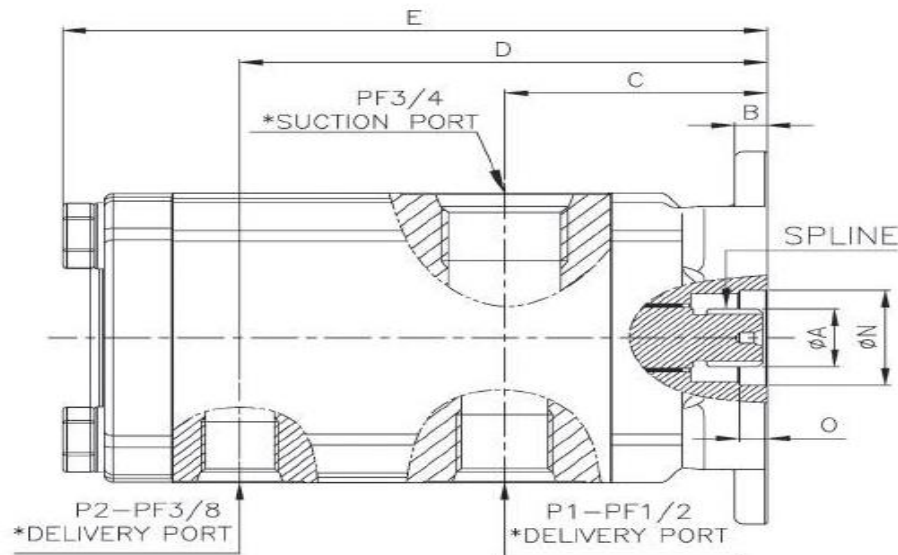

# K3SP36C Tandem Type Gear Pump

TongMyung

Model	K3SP36C	
Discharge Rate(cc/rev)	P1	P2
	16.80	9
MAX. Pressure(Kg/cm <sup>2</sup> )	210	
Max. Speed(rpm)	3200	

Model	Spline	A	B	C	D	E	F	G	H	I	J	K	L	M	N	O	P
K3SP36C (mm)	Z10	17	7	57	114.50	153	101.50	85.40	10.40	15	90	4.70	9.50	110	28	6	18