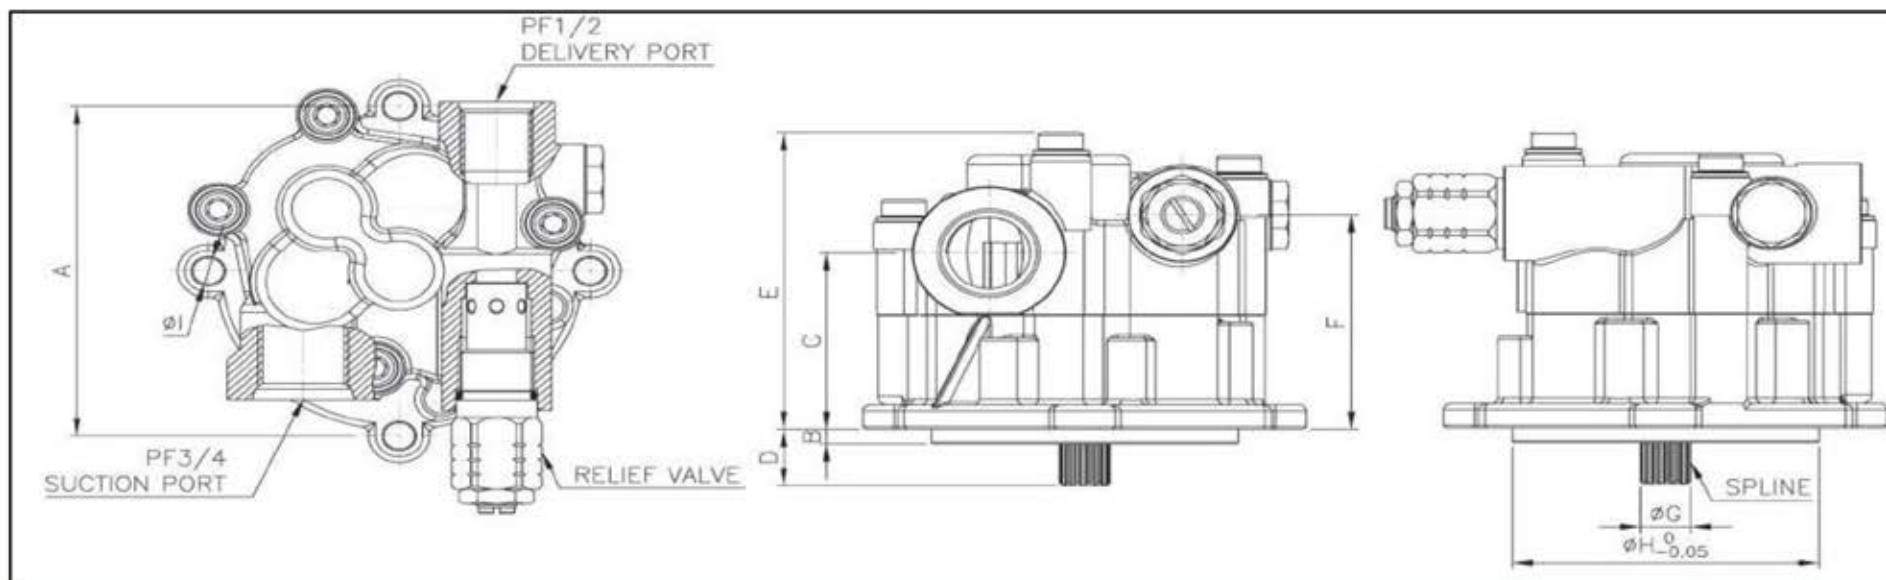

K3V Series Gear Pump for Inner Drain & Outer Drain

Model	K3V 63/112 & K5V80	K3V140/180 & H5V140/200
Discharge Rate(cc/rev)	12	15
MAX. Pressure(Kg/cm ²)	40	40
Max. Speed(rpm)	2700 - 3250	2200 - 2500

Model	Spline	A	B	C	D	E	F	G	H	I
K3V63 / K5V80	Z13	100	5	59.80	19.20	93	72.80	14.80	80	6.60
K3V112 / K5V140	Z13	112		59.80	19.20	93	72.80		90	9
K3V140 & 180 / K5V160 & 200	Z13	138		62.80	16.20	96	75.80		100	11