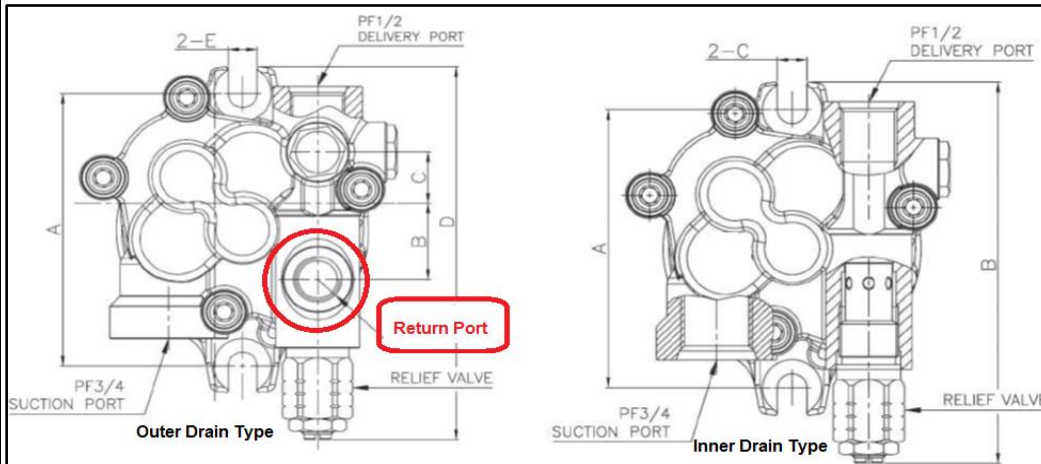

K3V/K5V DTP Series Gear Pump for Inner Drain & Outer Drain

TongMyung

Model	K3V63DTP / K5V80DTP	K3V112 DTP / K5V140DTP
Discharge Rate(cc/rev)	12	15
MAX. Pressure(Kg/cm ²)	50	50
Max. Speed(rpm)	2700 - 3250	2200 - 2500