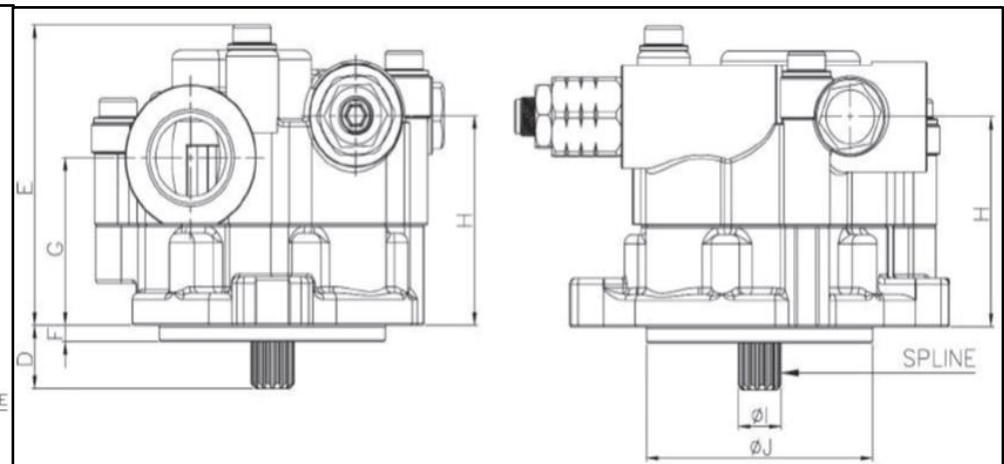

K3V/K5V DTP Series Gear Pump for Inner Drain & Outer Drain

TongMyung

Model	K3V63DTP / K5V80DTP	K3V112 DTP / K5V140DTP
Discharge Rate(cc/rev)	12	15
MAX. Pressure(Kg/cm ²)	50	50
Max. Speed(rpm)	2700 - 3250	2200 - 2500