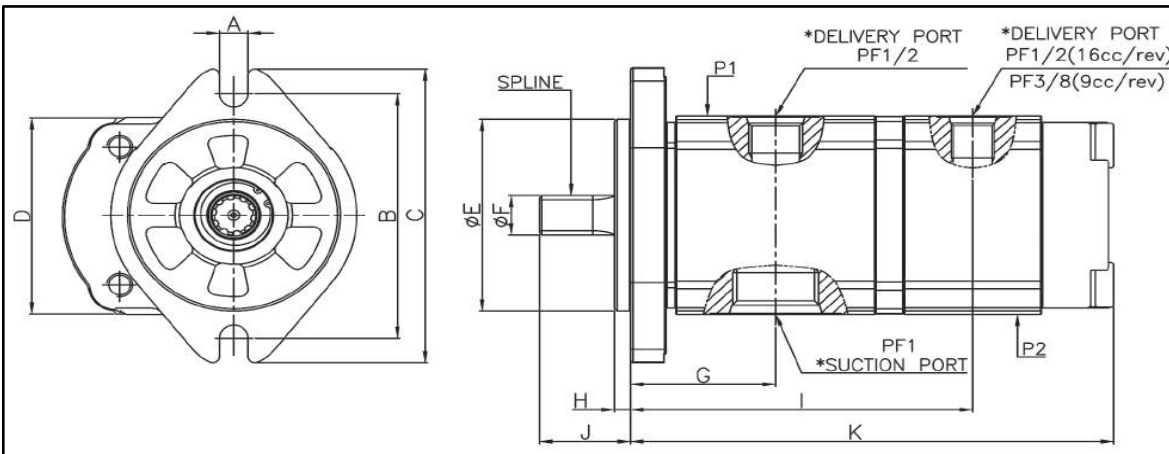

# K3V/K5V DTP Tandem Type Gear Pump

TongMyung

Model	K3V63DTP / K5V80DTP	K3V112DTP / K5V140DTP
Discharge Rate(cc/rev)	P1	P2
	23	10/16
MAX. Pressure(Kg/cm <sup>2</sup> )	180	
Max. Speed(rpm)	3200	
Direction	CCW(L)	CW(R)

Model	Spline	A	B	C	D	E	F	G	H	I	J	K								
K3V63DTP	Z10	11	106	127	85	82.55	17	56.30	6.20	134.10	35.40	190								
K5V80DTP										138.70		199.50								
K5V112DP																				
K5V200DPH																				