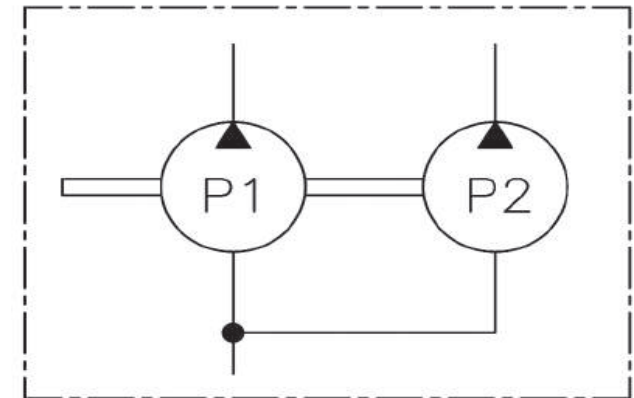

# K3V/K5V DTP Tandem Type Gear Pump

TongMyung

Model	K3V63DTP / K5V80DTP	K3V112DTP / K5V140DTP
Discharge Rate(cc/rev)	P1	P2
	23	10/16
MAX. Pressure(Kg/cm <sup>2</sup> )	180	
Max. Speed(rpm)	3200	
Direction	CCW(L)	CW(R)

Model	Spline	A	B	C	D	E	F	G	H	I	J	K								
K3V63DTP	Z10	11	106	127	85	82.55	17	56.30	6.20	134.10	35.40	190								
K5V80DTP										138.70		199.50								
K5V112DP																				
K5V200DPH																				