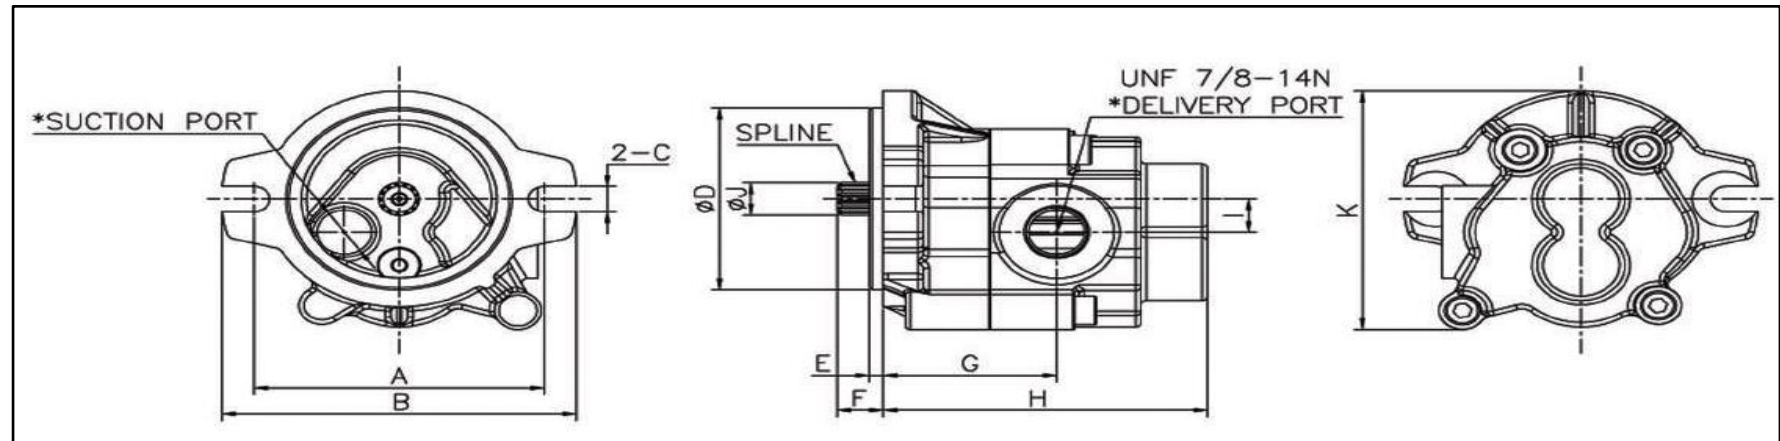

K5V160DP Single Type Gear Pump For Caterpillar

Model	K5V160DP
Discharge Rate(cc/rev)	25
MAX. Pressure(Kg/cm²)	40
Max. Speed(rpm)	2000

Model	Spline	A	B	C	D	E	F	G	H	I	J	K
K5V160DP (mm)	Z13	106	130	12	83	5	17	64	119	15	15	108