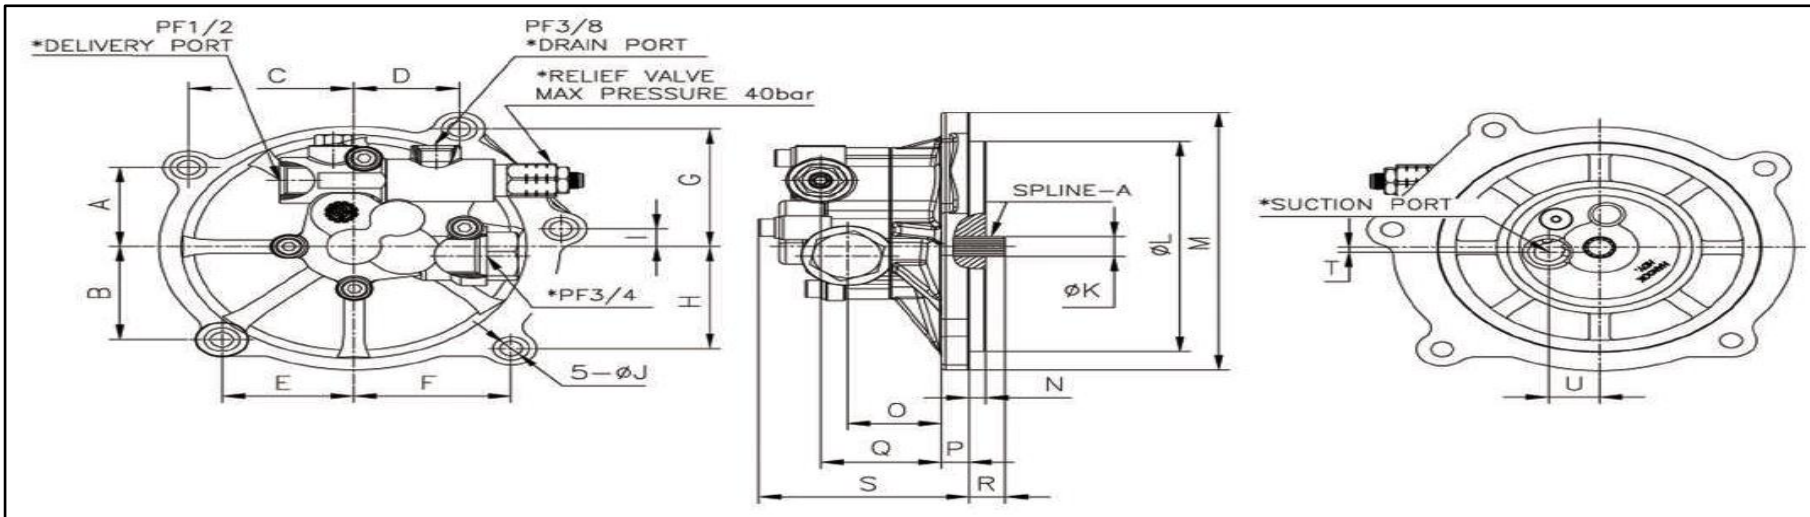

K5V200DPH Single Type Gear Pump For Caterpillar/Kobelco

Model	K5V200DPH
Discharge Rate(cc/rev)	15
MAX. Pressure(Kg/cm ²)	40
Max. Speed(rpm)	2200

Model	Spline	A	B	C	D	E	F	G	H	I	J	M	N	O	P	Q	R	S	T	U
K5V200DPH (mm)	Z13	59.50	70	80.50	51.50	64.20	76.70	88.50	76.70	13.40	11	193.80	8	45.80	13.50	58.80	17.50	102.50	3.60	24.80