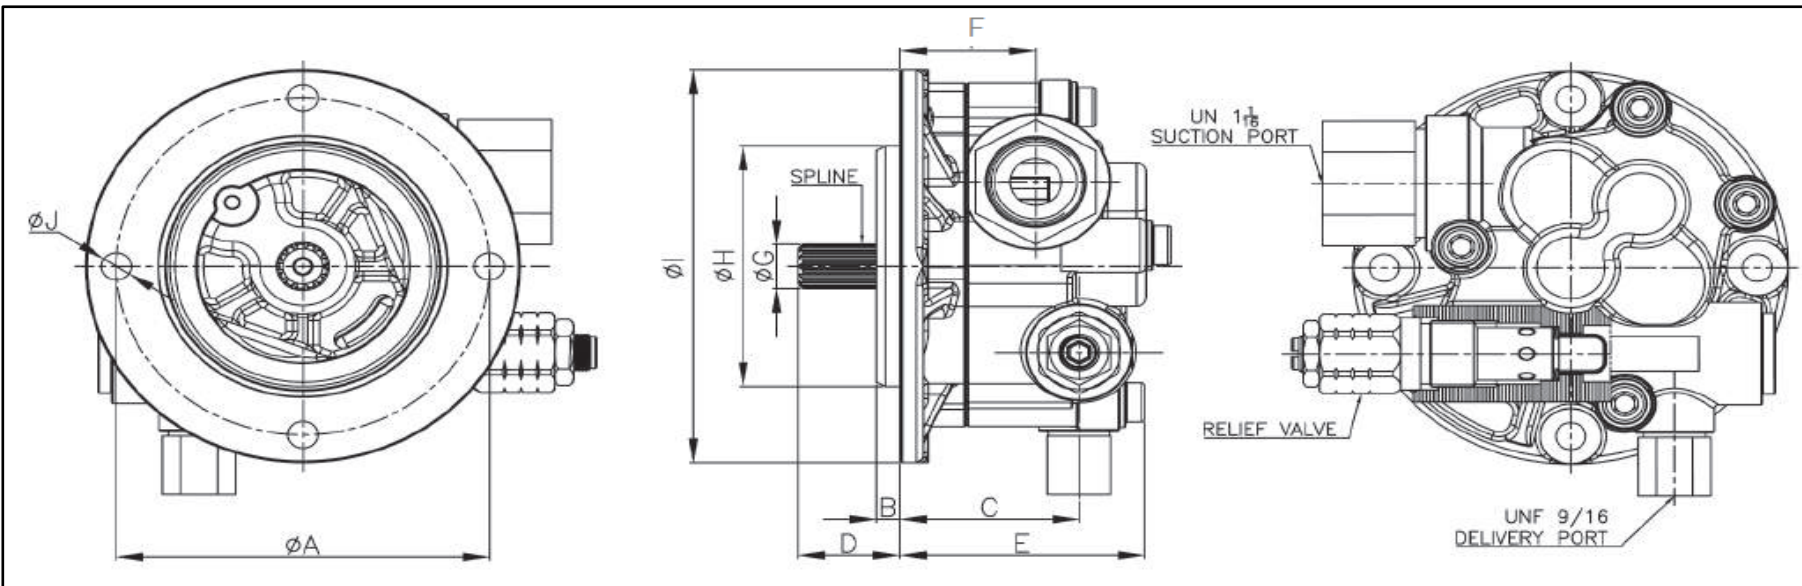

# K7V63DTP/K7V100DTP Single Type Gear Pump

TongMyung

Model	K7V63DTP/K7V100DTP
Discharge Rate(cc/rev)	15
MAX. Pressure(Kg/cm <sup>2</sup> )	50
Max. Speed(rpm)	2700

Model	Spline	A	B	C	D	E	F	G	H	I	J
K7V63/100DTP (mm)	Z13	112	7	54	30.60	73.50	41	14.80	80	130.50	9