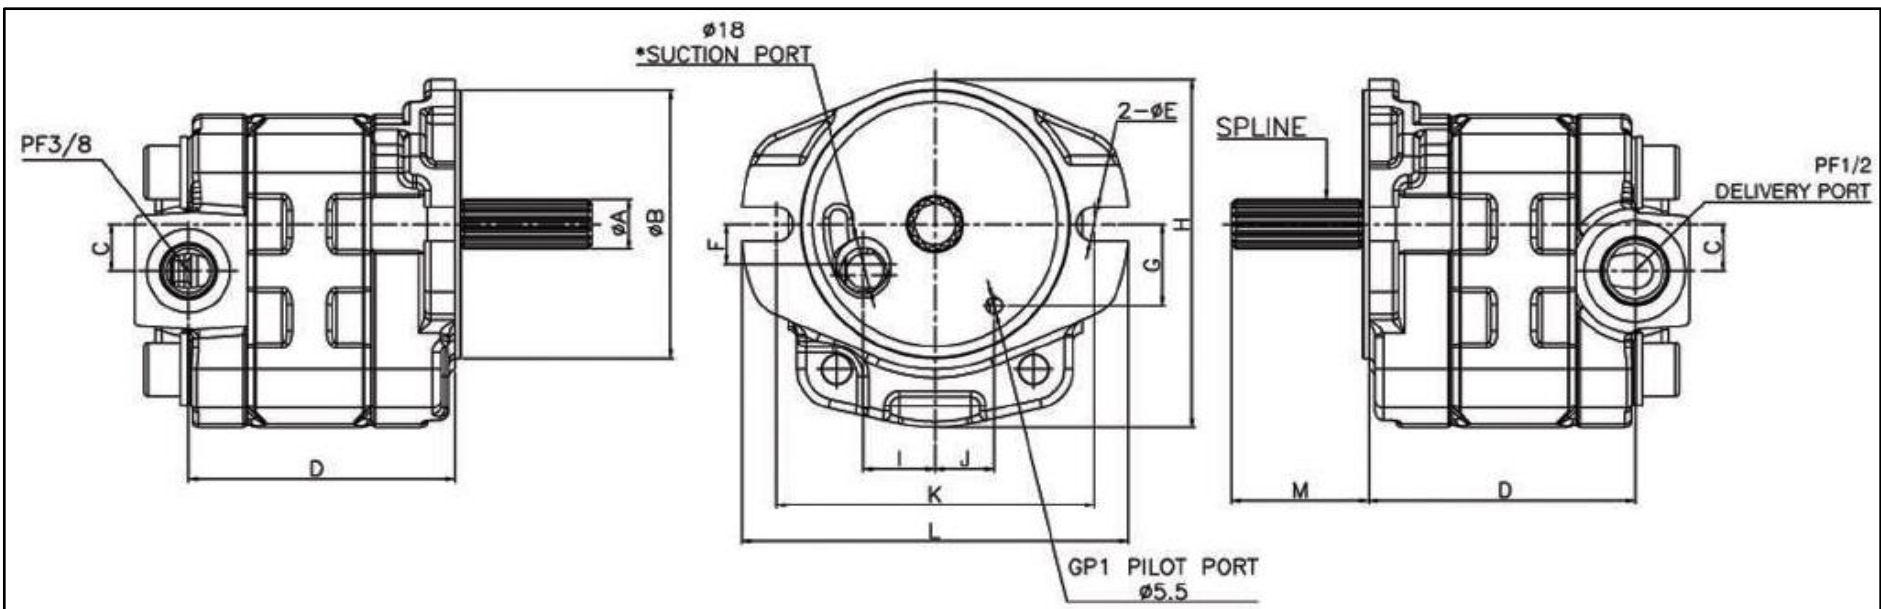

PSVD2 Single Gear Pump

TongMyung

Model	PSVD2-12	PSVD2-18	PSVD2-21	PSVD2-27
Discharge Rate(cc/rev)	11.90	14.30	16.80	19.20
MAX. Pressure(Kg/cm ²)	210			
Max. Speed(rpm)	2400 - 2550			

Model	Spline	A	B	C	D	E	F	G	H	I	J	K	L	M
PSVD2-12	Z15	17	90	15.70	89.20	11.50	13.50	27.30	116.70	24	19.80	106.40	129.50	46
PSVD2-18														
PSVD2-21														
PSVD2-27														