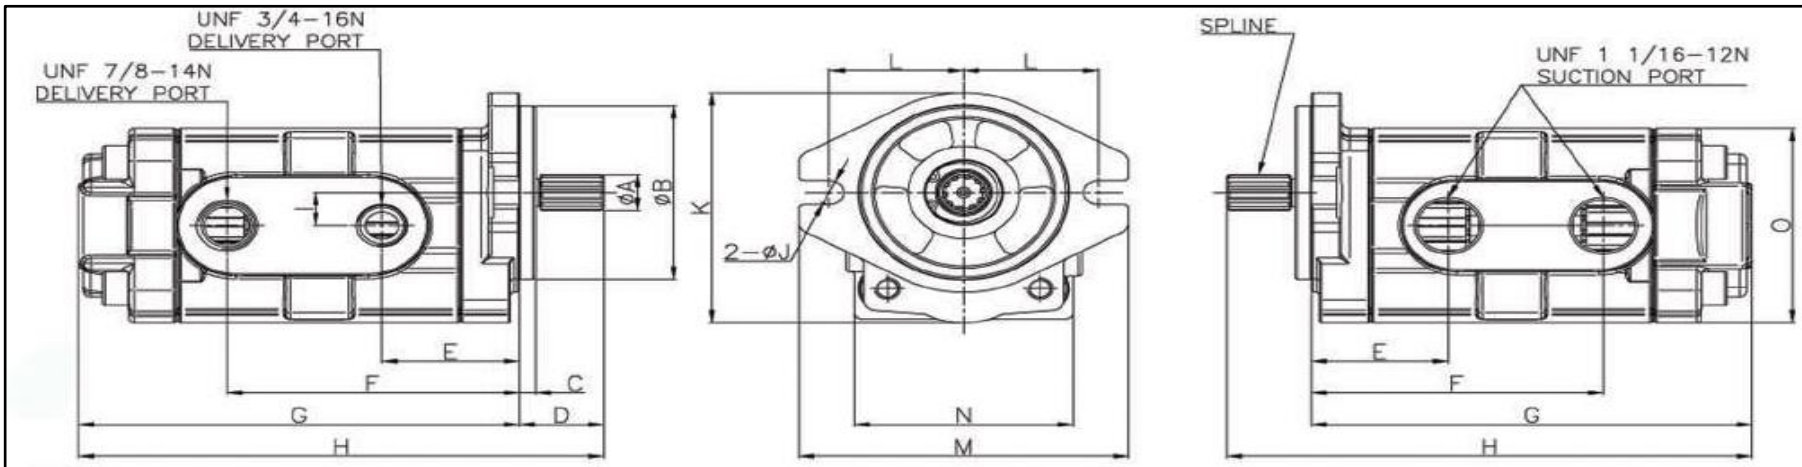

SBS120/SBS140 Double type Gear Pump

TongMyung

Model	SBS120 / 140 Double Type	
Discharge Rate(cc/rev)	P1	P2
	20	13
MAX. Pressure(Kg/cm ²)	120	180
Max. Speed(rpm)	1800	

Model	A	B	C	D	E	F	G	H	I	J	K	L	M	N	O
SBS120/140 (mm)	17	82.50	Jun 50	33.30	54	115	174	207	15.70	11.50	110	53	130	86	92.60