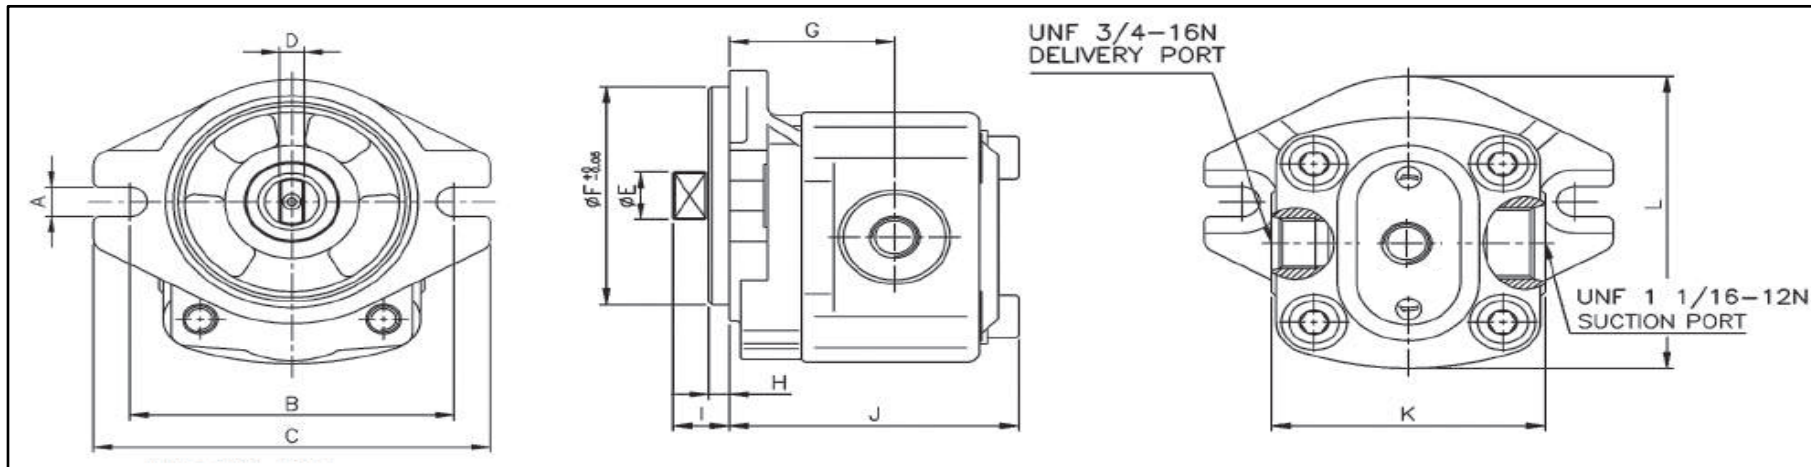

SBS120/SBS140 Single type Gear Pump

TongMyung

Model	SBS120 / SBS140 Single type
Discharge Rate(cc/rev)	16
MAX. Pressure(Kg/cm ²)	180
Max. Speed(rpm)	3200

Model	A	B	C	D	E	F	G	H	I	J	K	L	M	N	O
SBS120/140 (mm)	11.50	106	130	8	17.90	82.50	52.50	6.50	18	92	87	111	130	86	92.60