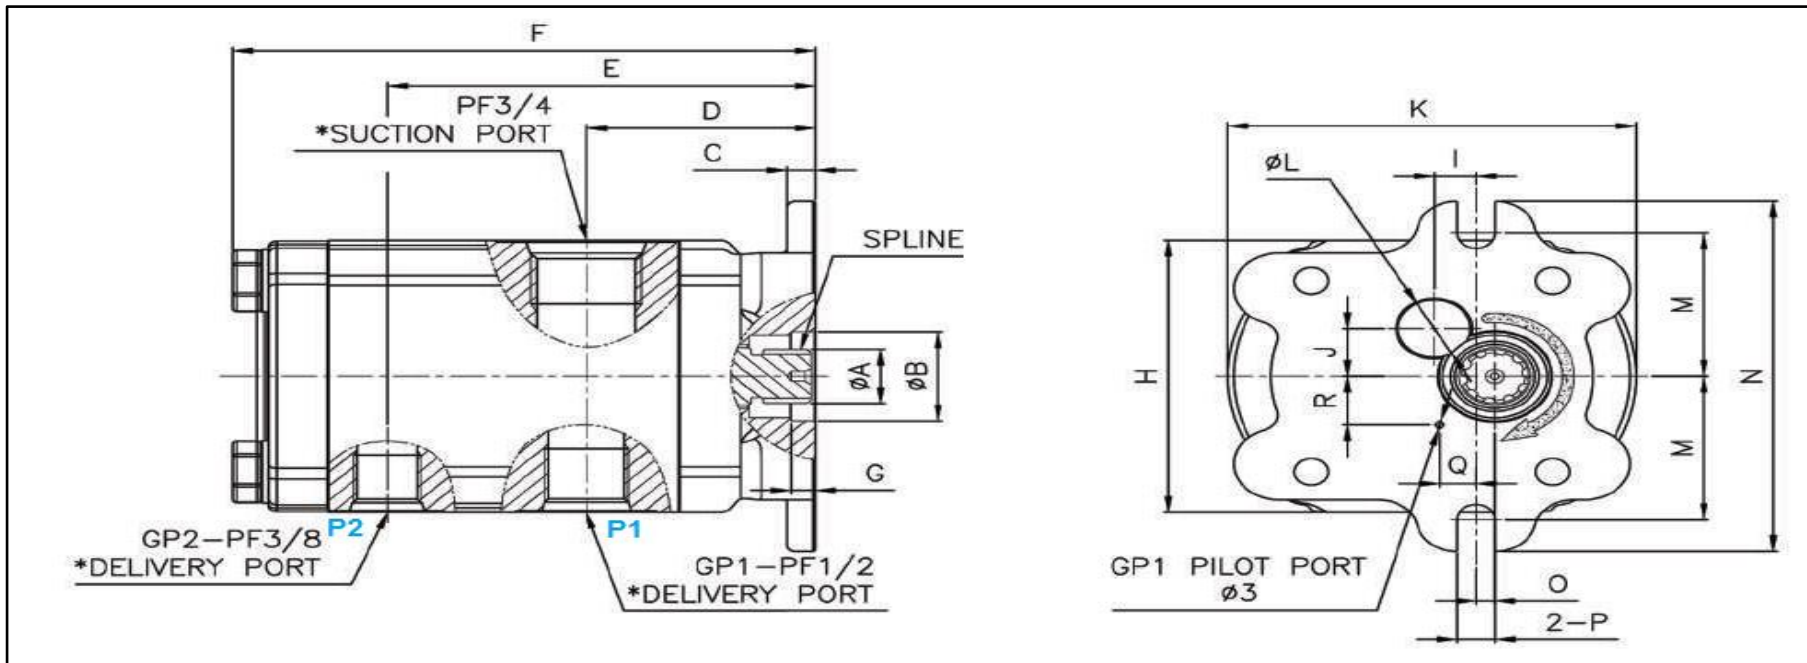

# Shimadzu type Gear Pump for Nachi Series

TongMyung

Model	PVD-1B		PVD2-2B 36P/40P/42P	
Discharge Rate(cc/rev)	P1	P2	P1	P2
	10.50	4.50	16.50	4.50
MAX. Pressure(Kg/cm <sup>2</sup> )	210	40	210	40
Max. Speed(rpm)	3200			