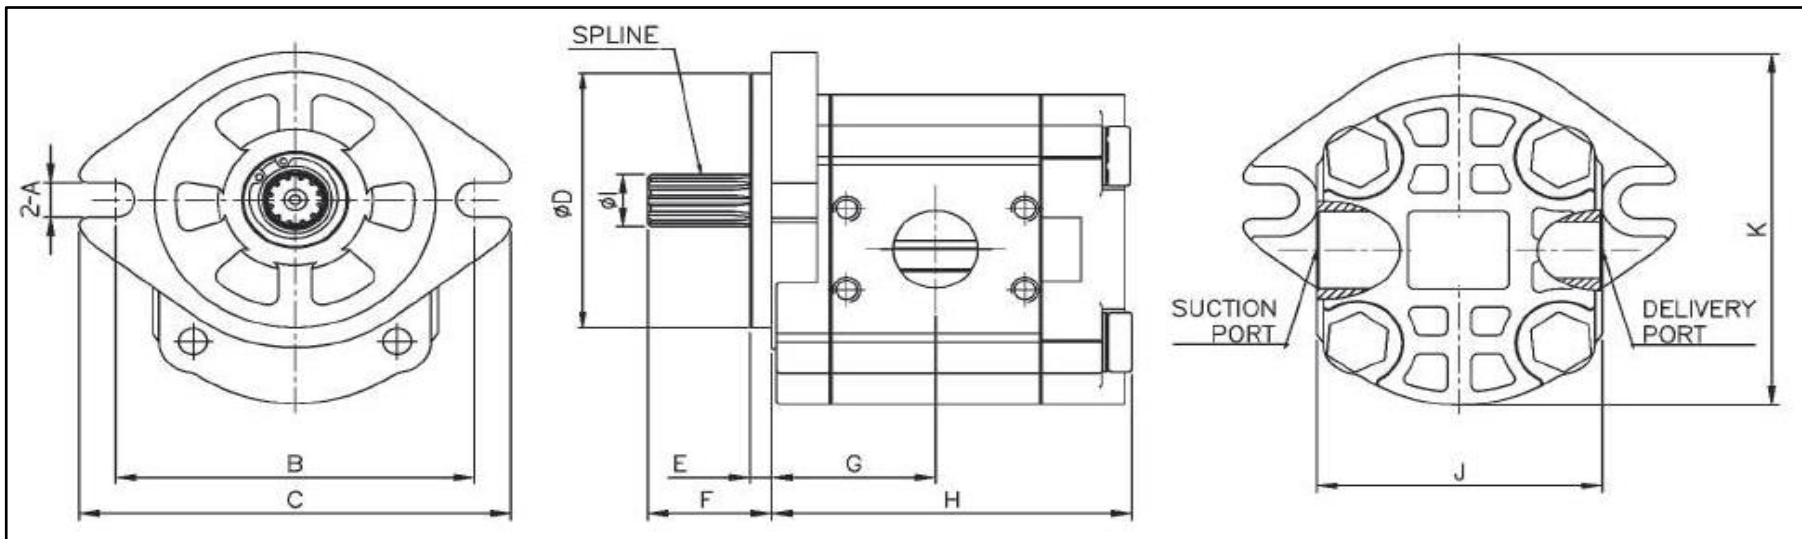

Single Gear Pump for Hitachi Excavator (HPV125)

TongMyung

Model	HPV125A / HPV125B
Discharge Rate(cc/rev)	16.80
MAX. Pressure(Kg/cm ²)	180
Max. Speed(rpm)	3200
Direction	CCW(L)

Model	Spline	A	B	C	D	E	F	G	H	I	J	K
Hitachi parts (mm)	Z10	11	105.50	127	82.55	6.20	36.30	50.40	109	17	84	113.50