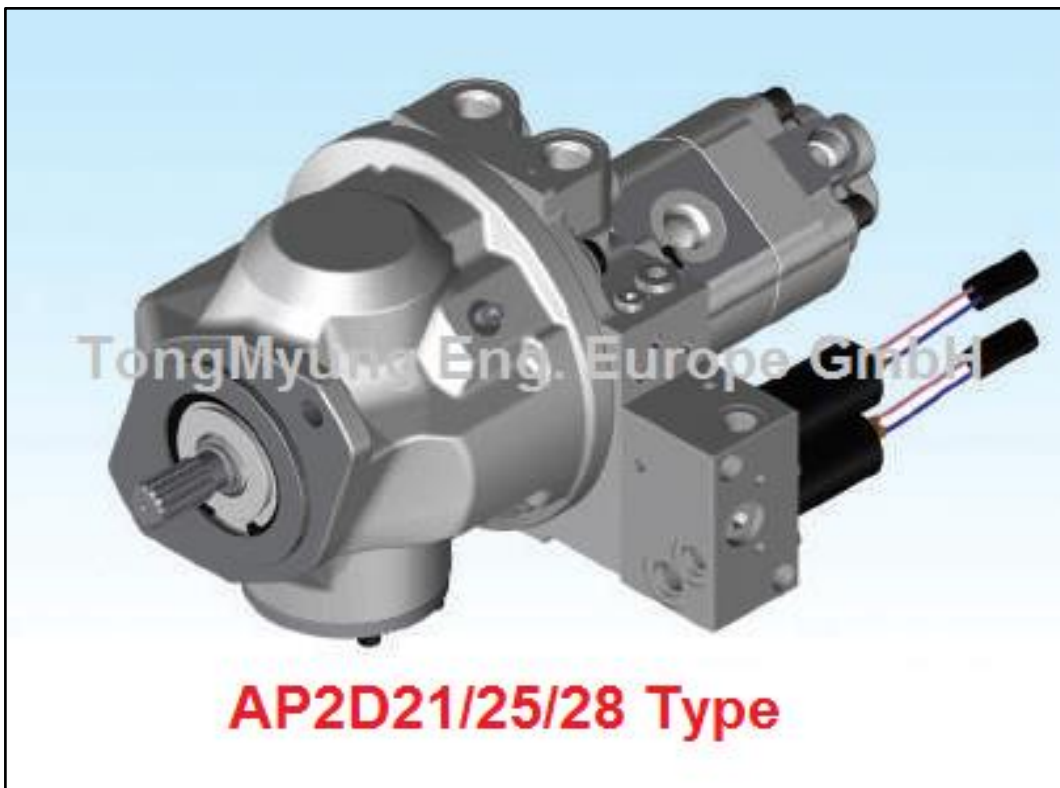

AP2D10/12/14/18 & 21/25/28 Series

TongMyung Eng. Europe GmbH Tel : +49-211-569-2765 Fax : +49-211-569-2766 service@tme-europe.de

All manufacturers names, symbols and descriptions are used for reference purpose only and it does not imply that any part listed is the product of these manufacturers.