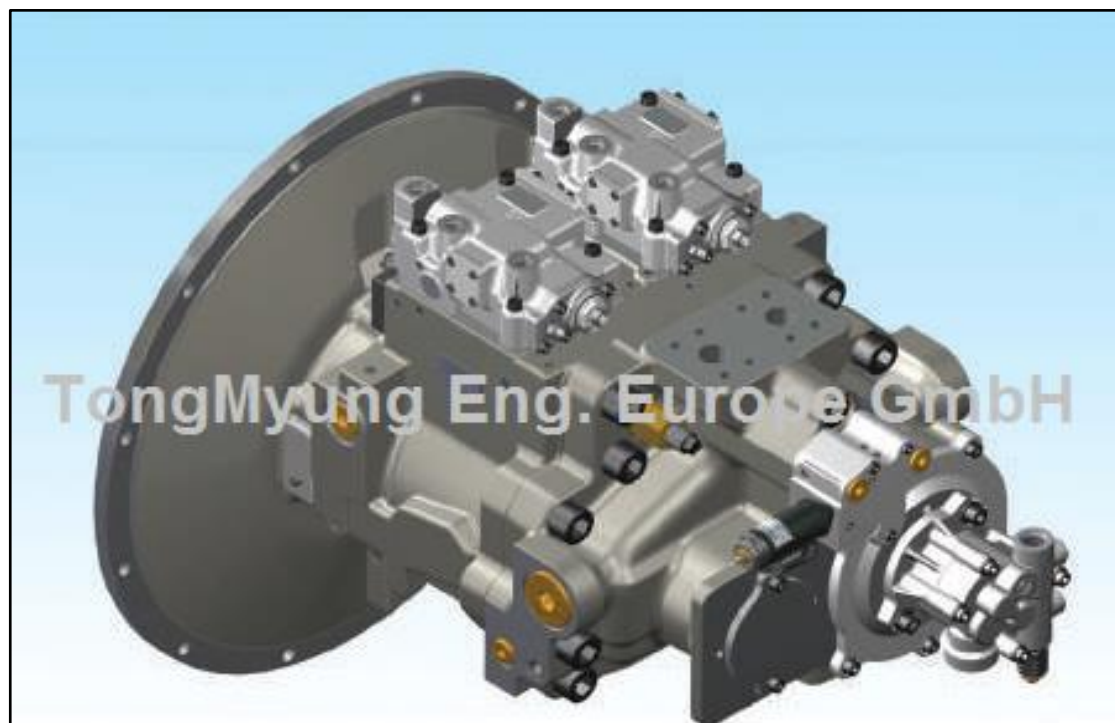

# K5V-DP/ DPH Series

TongMyung

TongMyung Eng. Europe GmbH

**K5V160DP Type**

TongMyung Eng. Europe GmbH

**K5V200DPH Type**

TongMyung Eng. Europe GmbH Tel : +49-211-569-2765 Fax : +49-211-569-2766 [service@tme-europe.de](mailto:service@tme-europe.de)