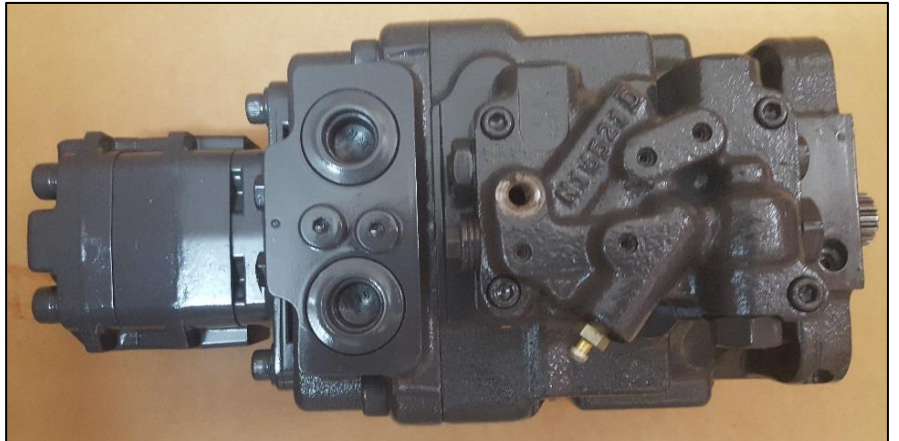

PC30MR-2

TongMyung

TongMyung Eng. Europe GmbH Tel : +49-211-569-2765 Fax : +49-211-569-2766 service@tme-europe.de

All manufacturers names, symbols and descriptions are used for reference purpose only and it does not imply that any part listed is the product of these manufacturers.