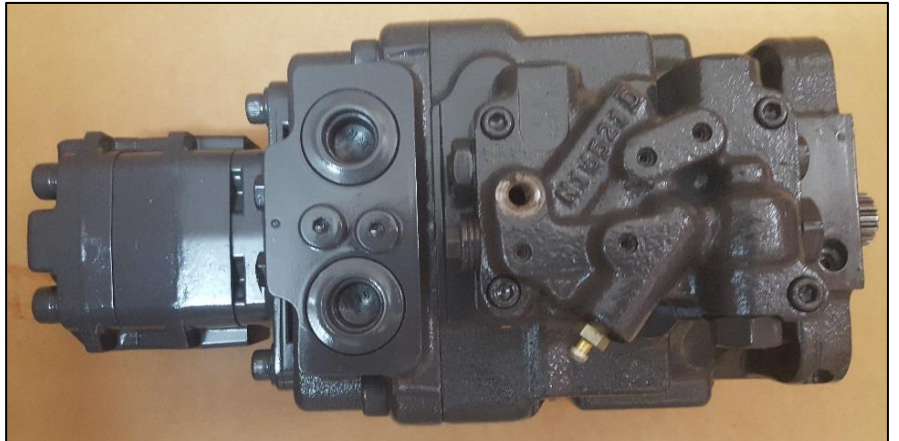

# PC35MR-2

TongMyung

TongMyung Eng. Europe GmbH Tel : +49-211-569-2765 Fax : +49-211-569-2766 service@tme-europe.de

All manufacturers names, symbols and descriptions are used for reference purpose only  
and it does not imply that any part listed is the product of these manufacturers.