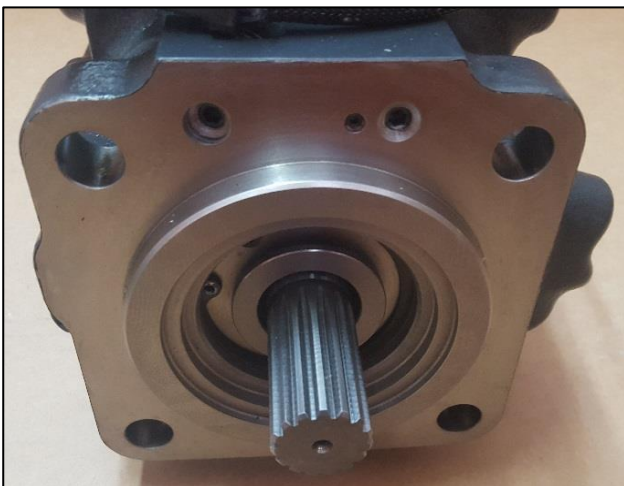

PC50MR-2

TongMyung

TongMyung Eng. Europe GmbH

TongMyung Eng. Europe GmbH Tel : +49-211-569-2765 Fax : +49-211-569-2766 service@tme-europe.de

All manufacturers names, symbols and descriptions are used for reference purpose only
and it does not imply that any part listed is the product of these manufacturers.