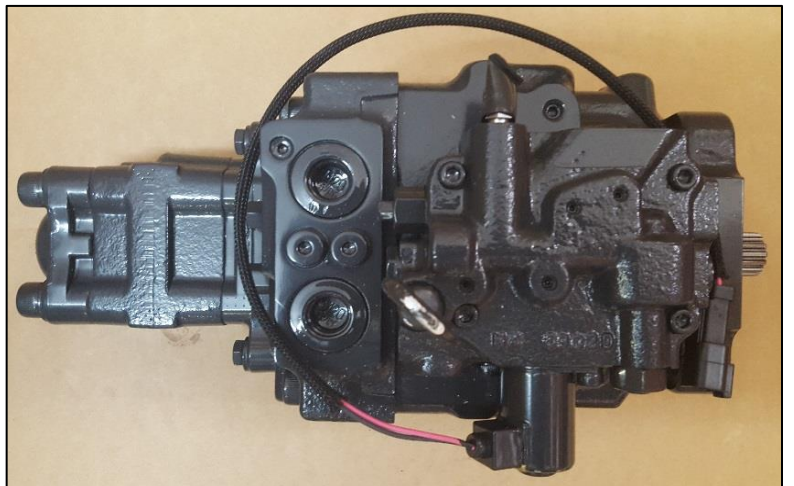

PC50MR-2

TongMyung

TongMyung Eng. Europe GmbH

TongMyung Eng. Europe GmbH Tel : +49-211-569-2765 Fax : +49-211-569-2766 service@tme-europe.de

All manufacturers names, symbols and descriptions are used for reference purpose only
and it does not imply that any part listed is the product of these manufacturers.