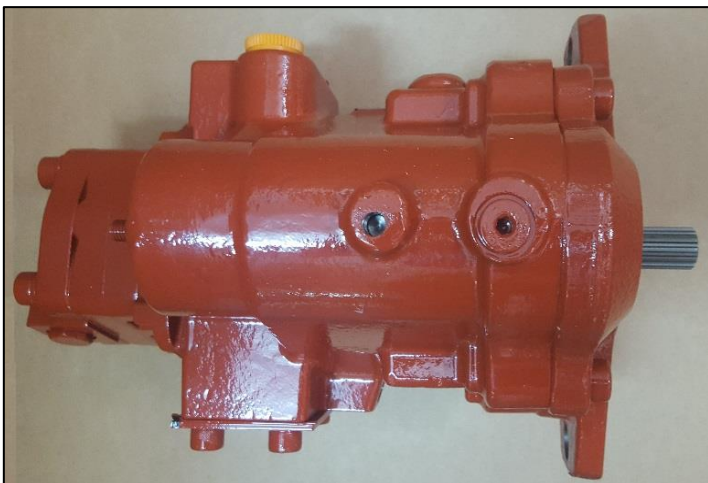

PSVD2-27E

TongMyung

TongMyung Eng. Europe GmbH Tel : +49-211-569-2765 Fax : +49-211-569-2766 service@tme-europe.de

All manufacturers names, symbols and descriptions are used for reference purpose only
and it does not imply that any part listed is the product of these manufacturers.