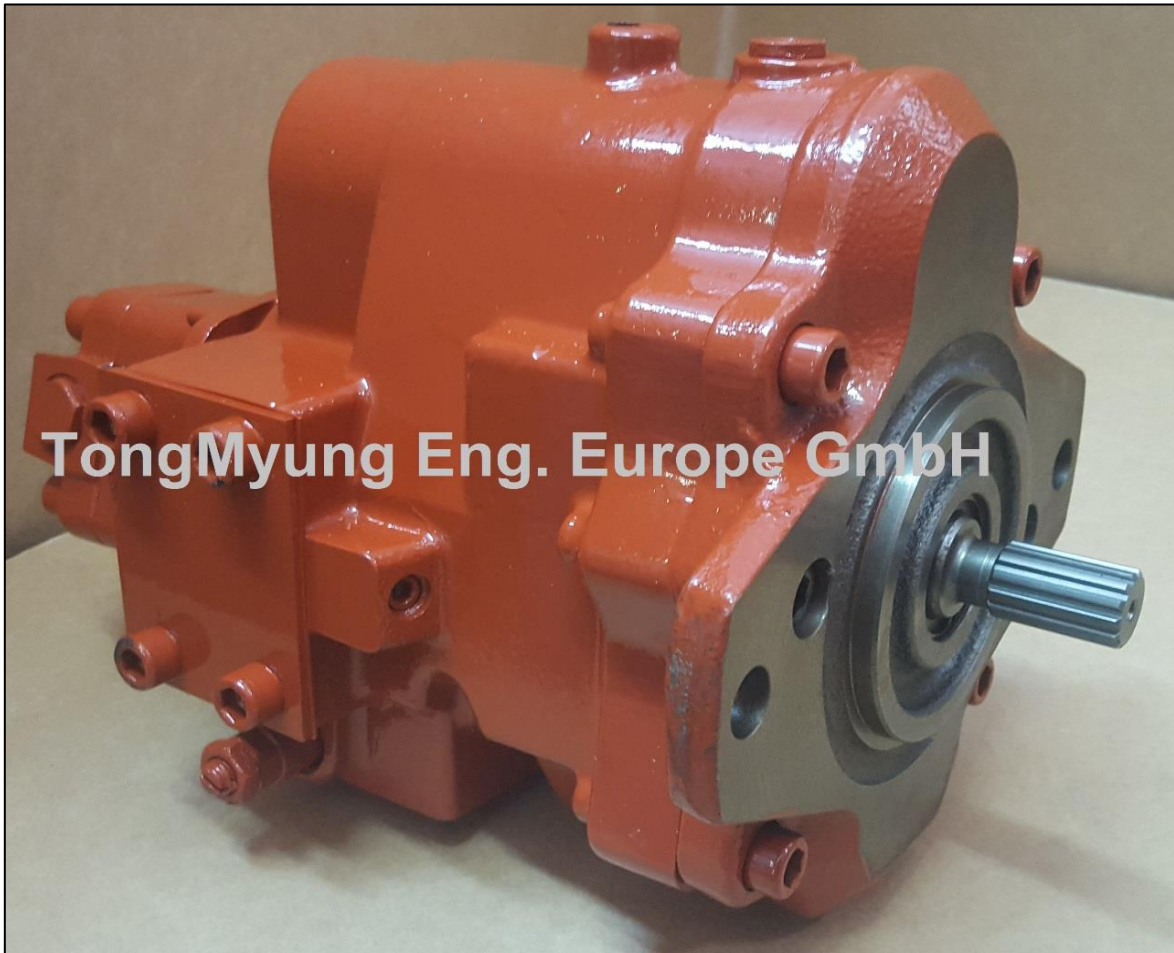

PSVD2-27E

TongMyung

TongMyung Eng. Europe GmbH Tel : +49-211-569-2765 Fax : +49-211-569-2766 service@tme-europe.de

All manufacturers names, symbols and descriptions are used for reference purpose only and it does not imply that any part listed is the product of these manufacturers.