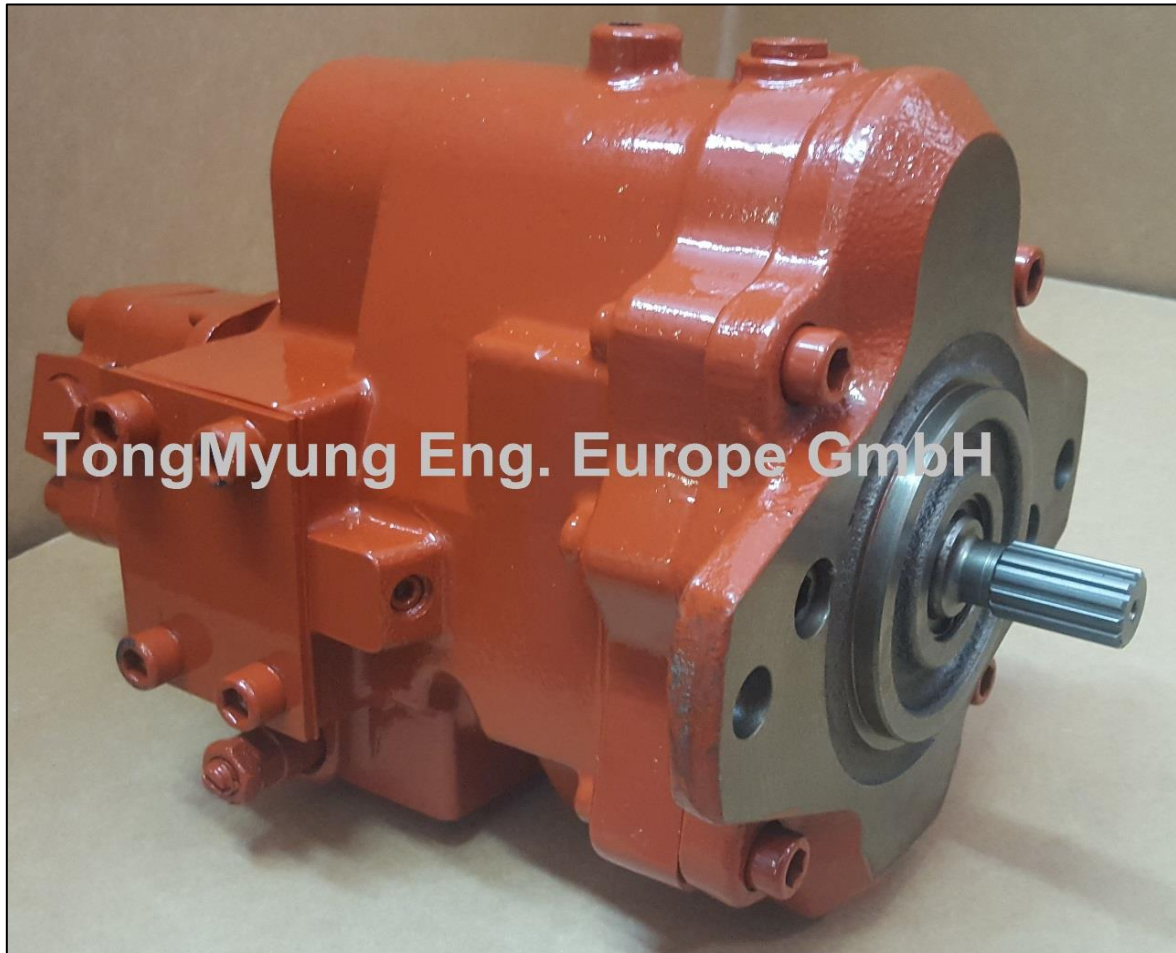

PSVD2-27E

TongMyung

TongMyung Eng. Europe GmbH Tel : +49-211-569-2765 Fax : +49-211-569-2766 service@tme-europe.de

All manufacturers names, symbols and descriptions are used for reference purpose only
and it does not imply that any part listed is the product of these manufacturers.