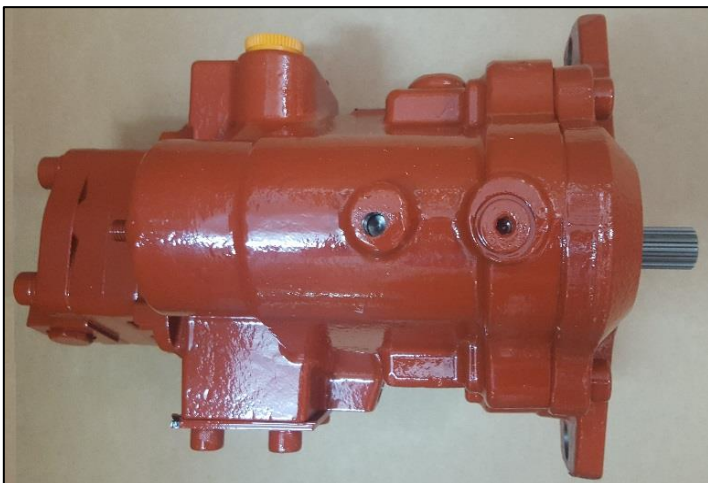

PSVD2-27E

TongMyung

TongMyung Eng. Europe GmbH Tel : +49-211-569-2765 Fax : +49-211-569-2766 service@tme-europe.de

All manufacturers names, symbols and descriptions are used for reference purpose only and it does not imply that any part listed is the product of these manufacturers.