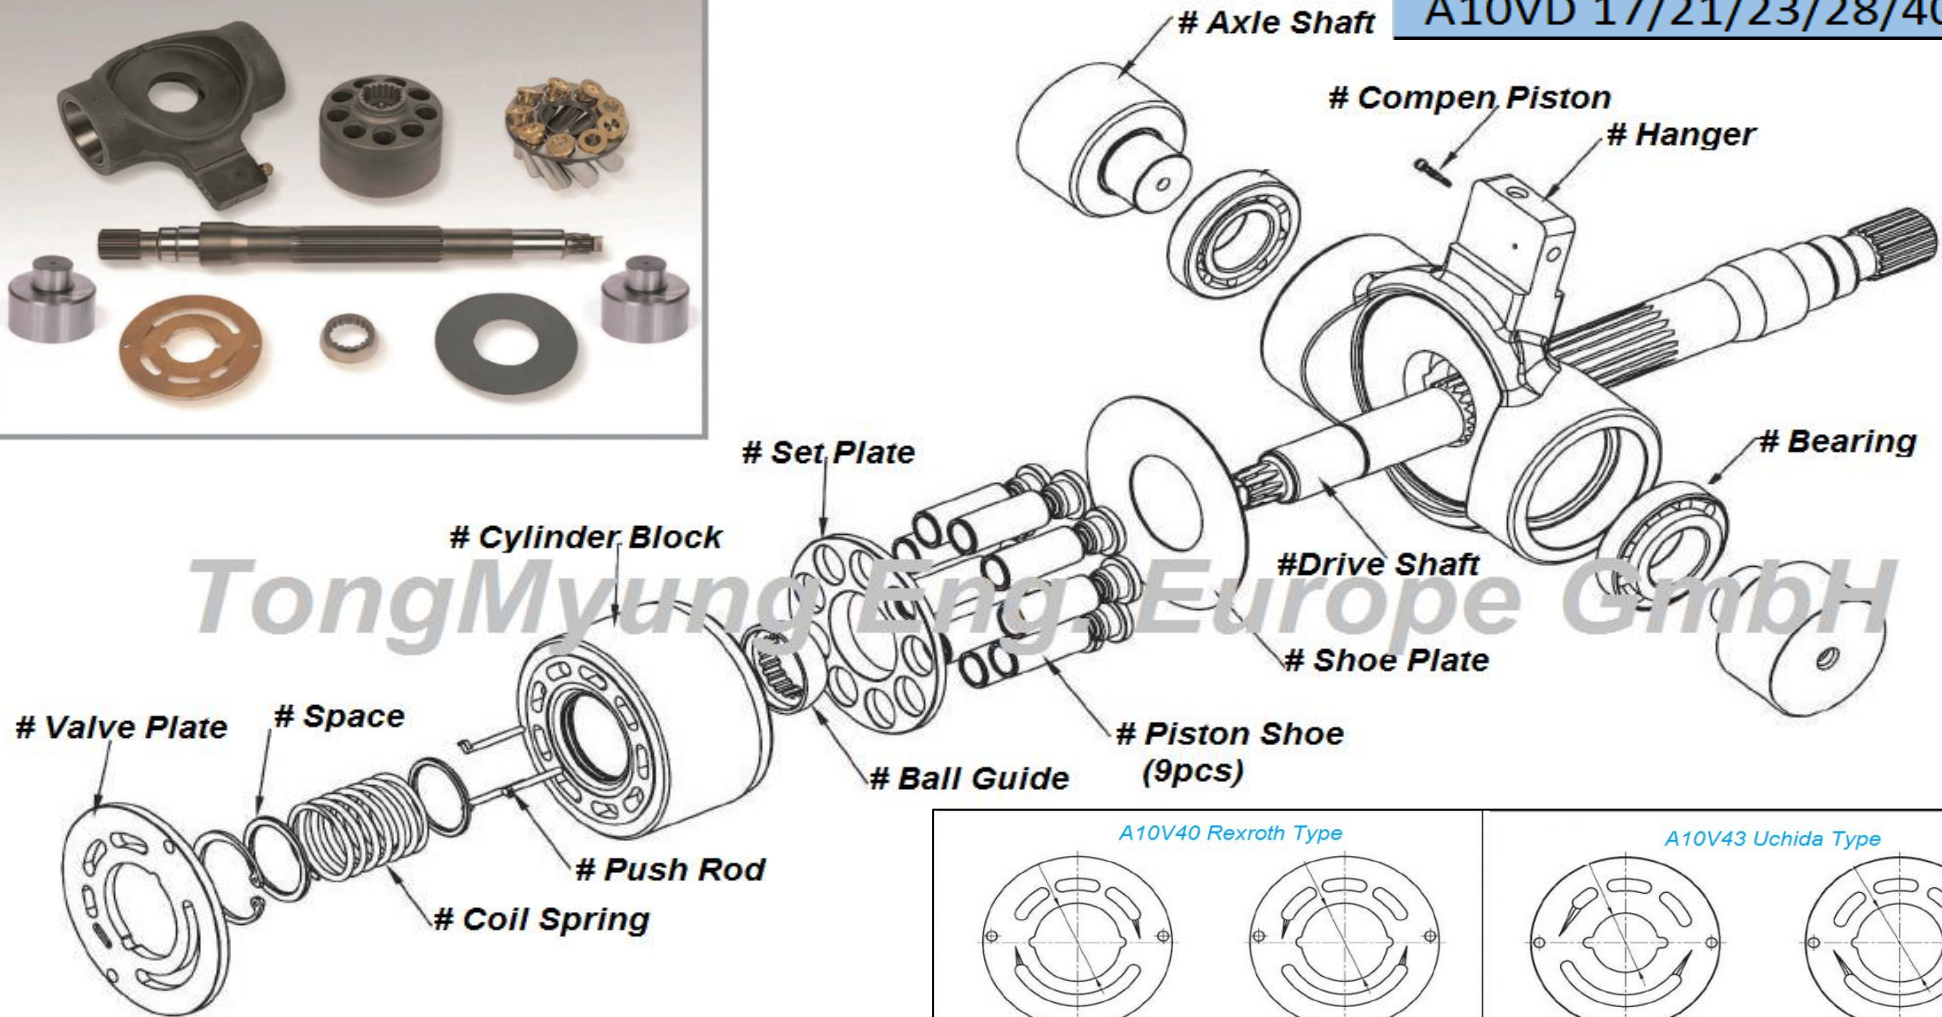

Hydraulic parts : A10V Series

TongMyung

A10VD 17/21/23/28/40/43

A10V40 Rexroth Type

A10V43 Uchida Type

Valve Plate(CCW-L)

Valve Plate(CW-R)

Valve Plate(CCW-L)