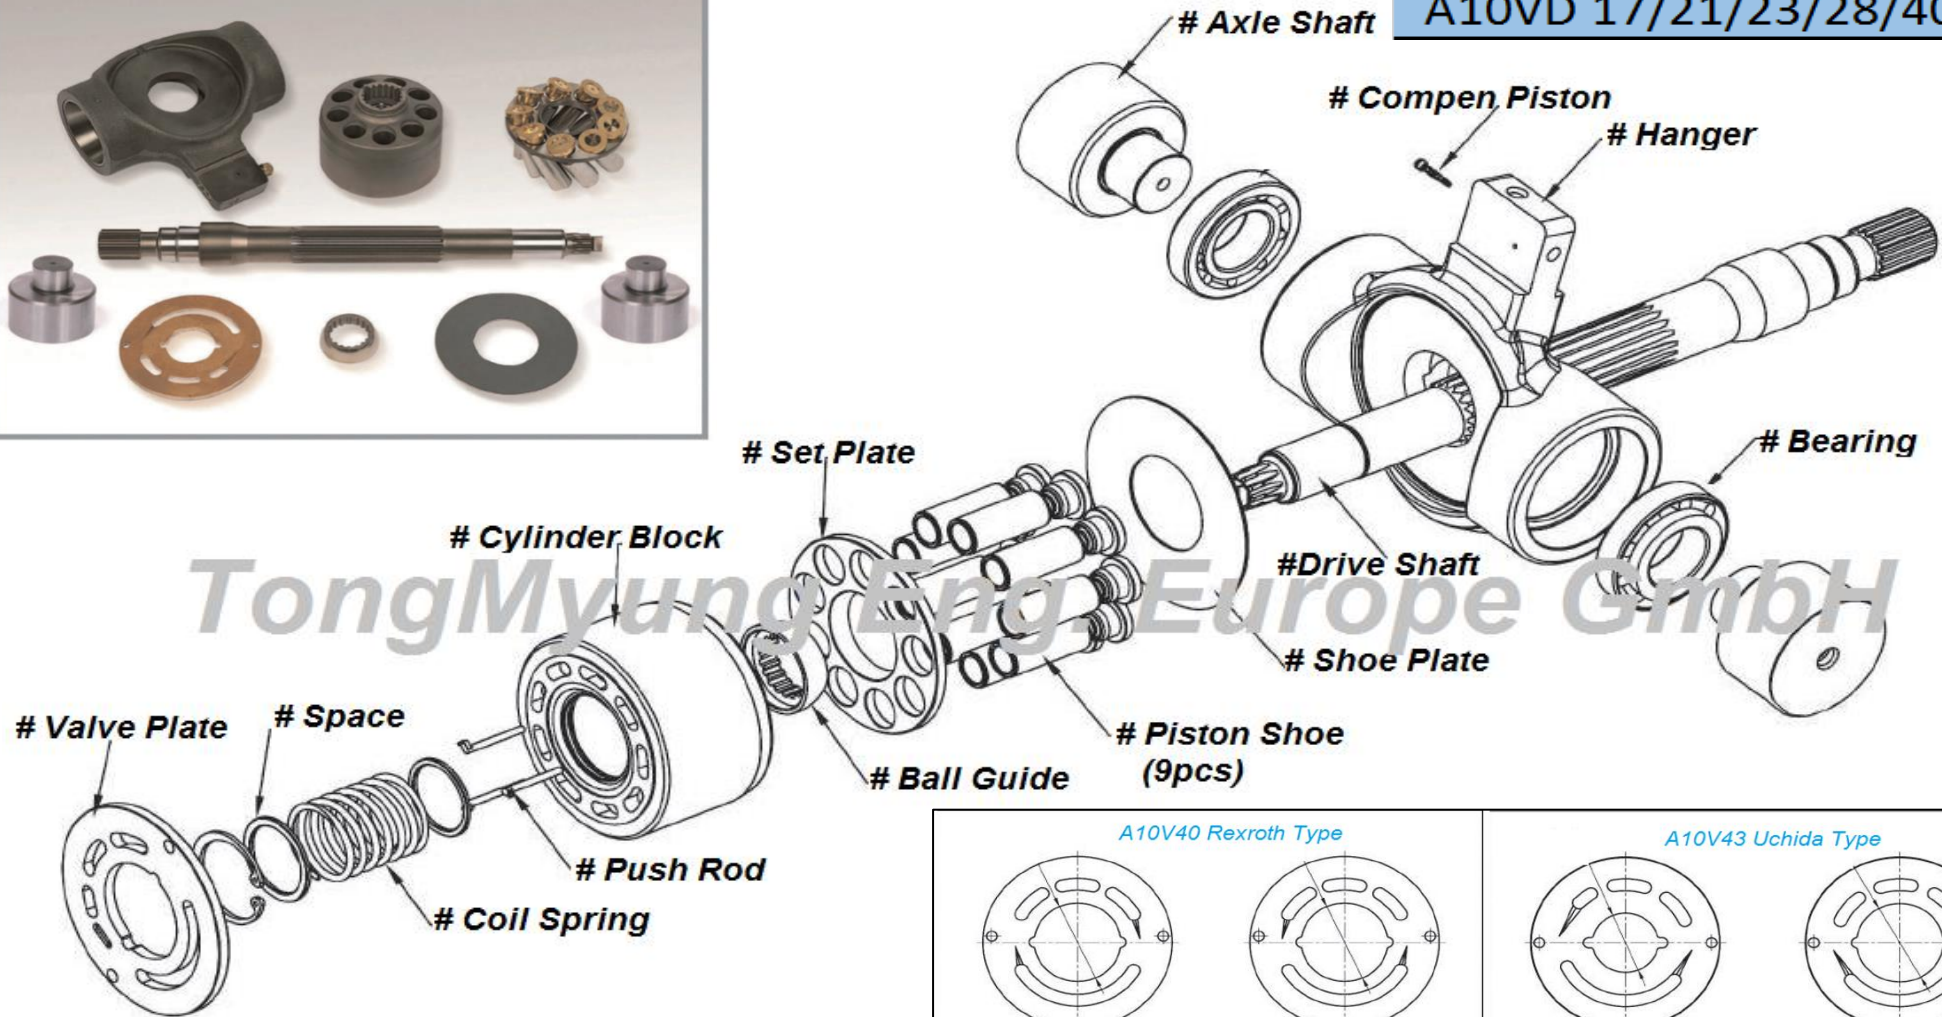

# Hydraulic parts : A10V Series

TongMyung

A10VD 17/21/23/28/40/43

A10V40 Rexroth Type

A10V43 Uchida Type

Valve Plate(CCW-L)

Valve Plate(CW-R)

Valve Plate(CCW-L)