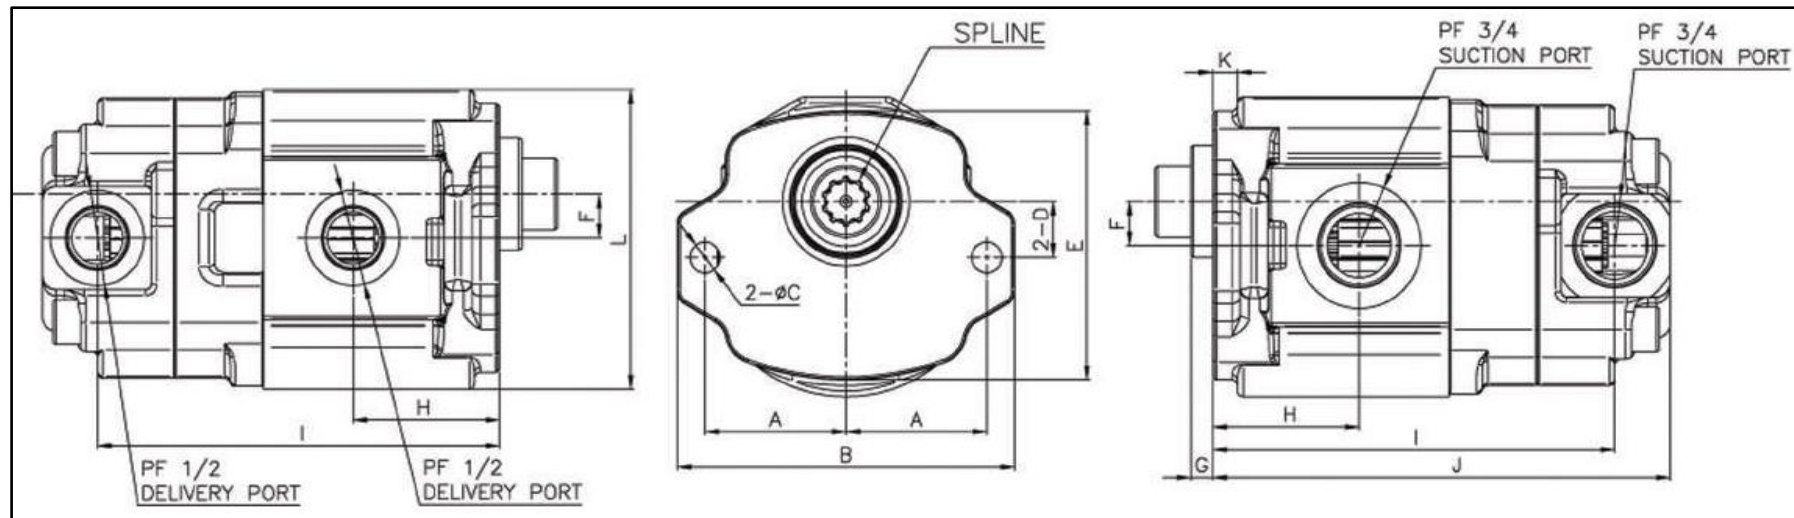

A10V43 Double Type Gear Pump

TongMyung

Model	A10V43	
Discharge Rate(cc/rev)	P1	P2
	12	10
MAX. Pressure(Kg/cm²)	180	50
Max. Speed(rpm)	2800	

Model	A	B	C	D	E	F	G	H	I	J	K	L
A10V43 (mm)	51	122	11	20	96	15.70	8	53	132.50	145.50	10	107