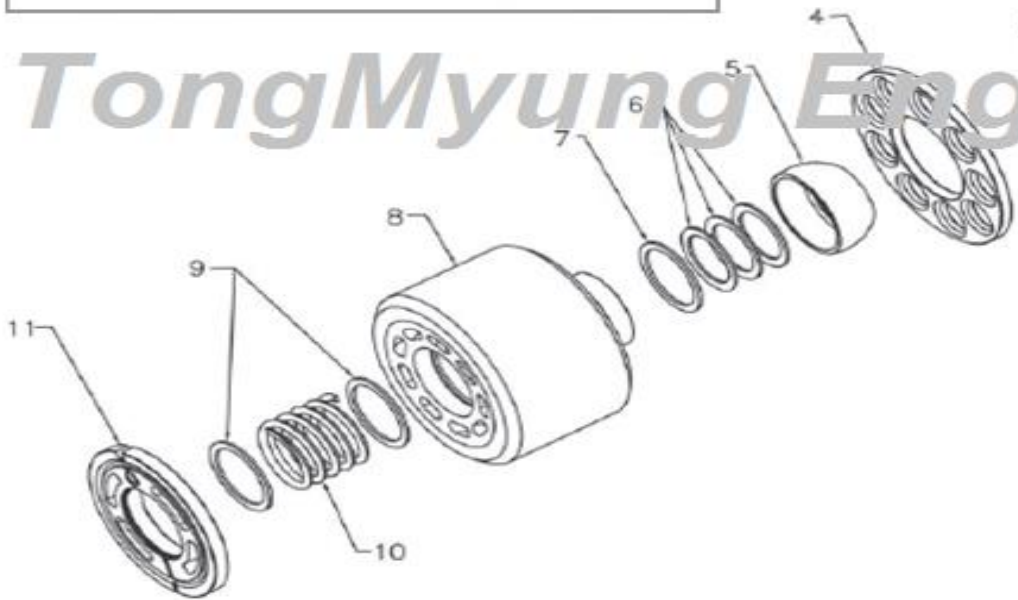

Hydraulic parts : A4G Series

TongMyung

TongMyung Eng. Europe GmbH

A4VG28/40/45/56/71/90/125/180/250		
Key No	Description	Q'ty
1	Drive shaft	1
2	Swash plate	1
3	Piston shoe	9
4	Set plate	7
5	Ball Guide	4
6	Disk Spring	3
7	Shim	1
8	Cylinder block	1
9	Space	2
10	Coil Spring	1
11	Valve plate	1