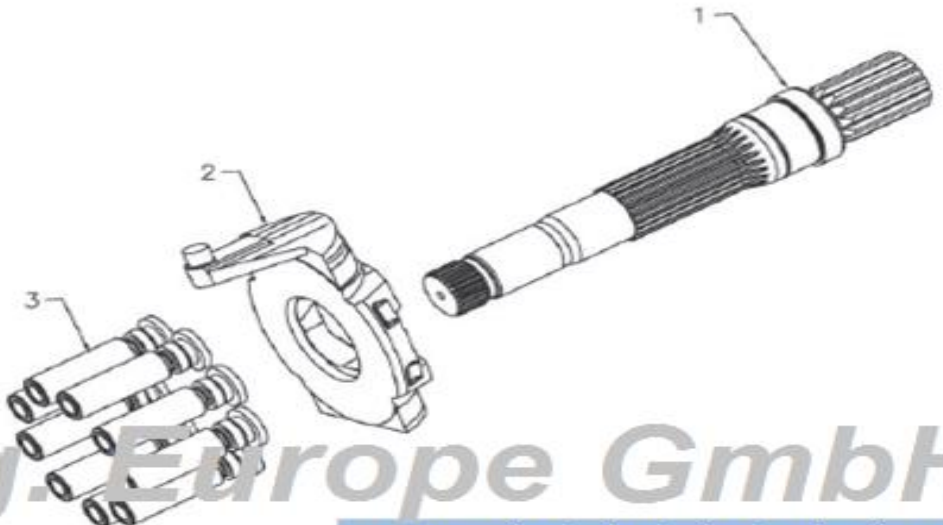

Hydraulic parts : A4G Series

TongMyung

TongMyung Eng. Europe GmbH

A4VG28/40/45/56/71/90/125/180/250		
Key No	Description	Q'ty
1	Drive shaft	1
2	Swash plate	1
3	Piston shoe	9
4	Set plate	7
5	Ball Guide	4
6	Disk Spring	3
7	Shim	1
8	Cylinder block	1
9	Space	2
10	Coil Spring	1
11	Valve plate	1