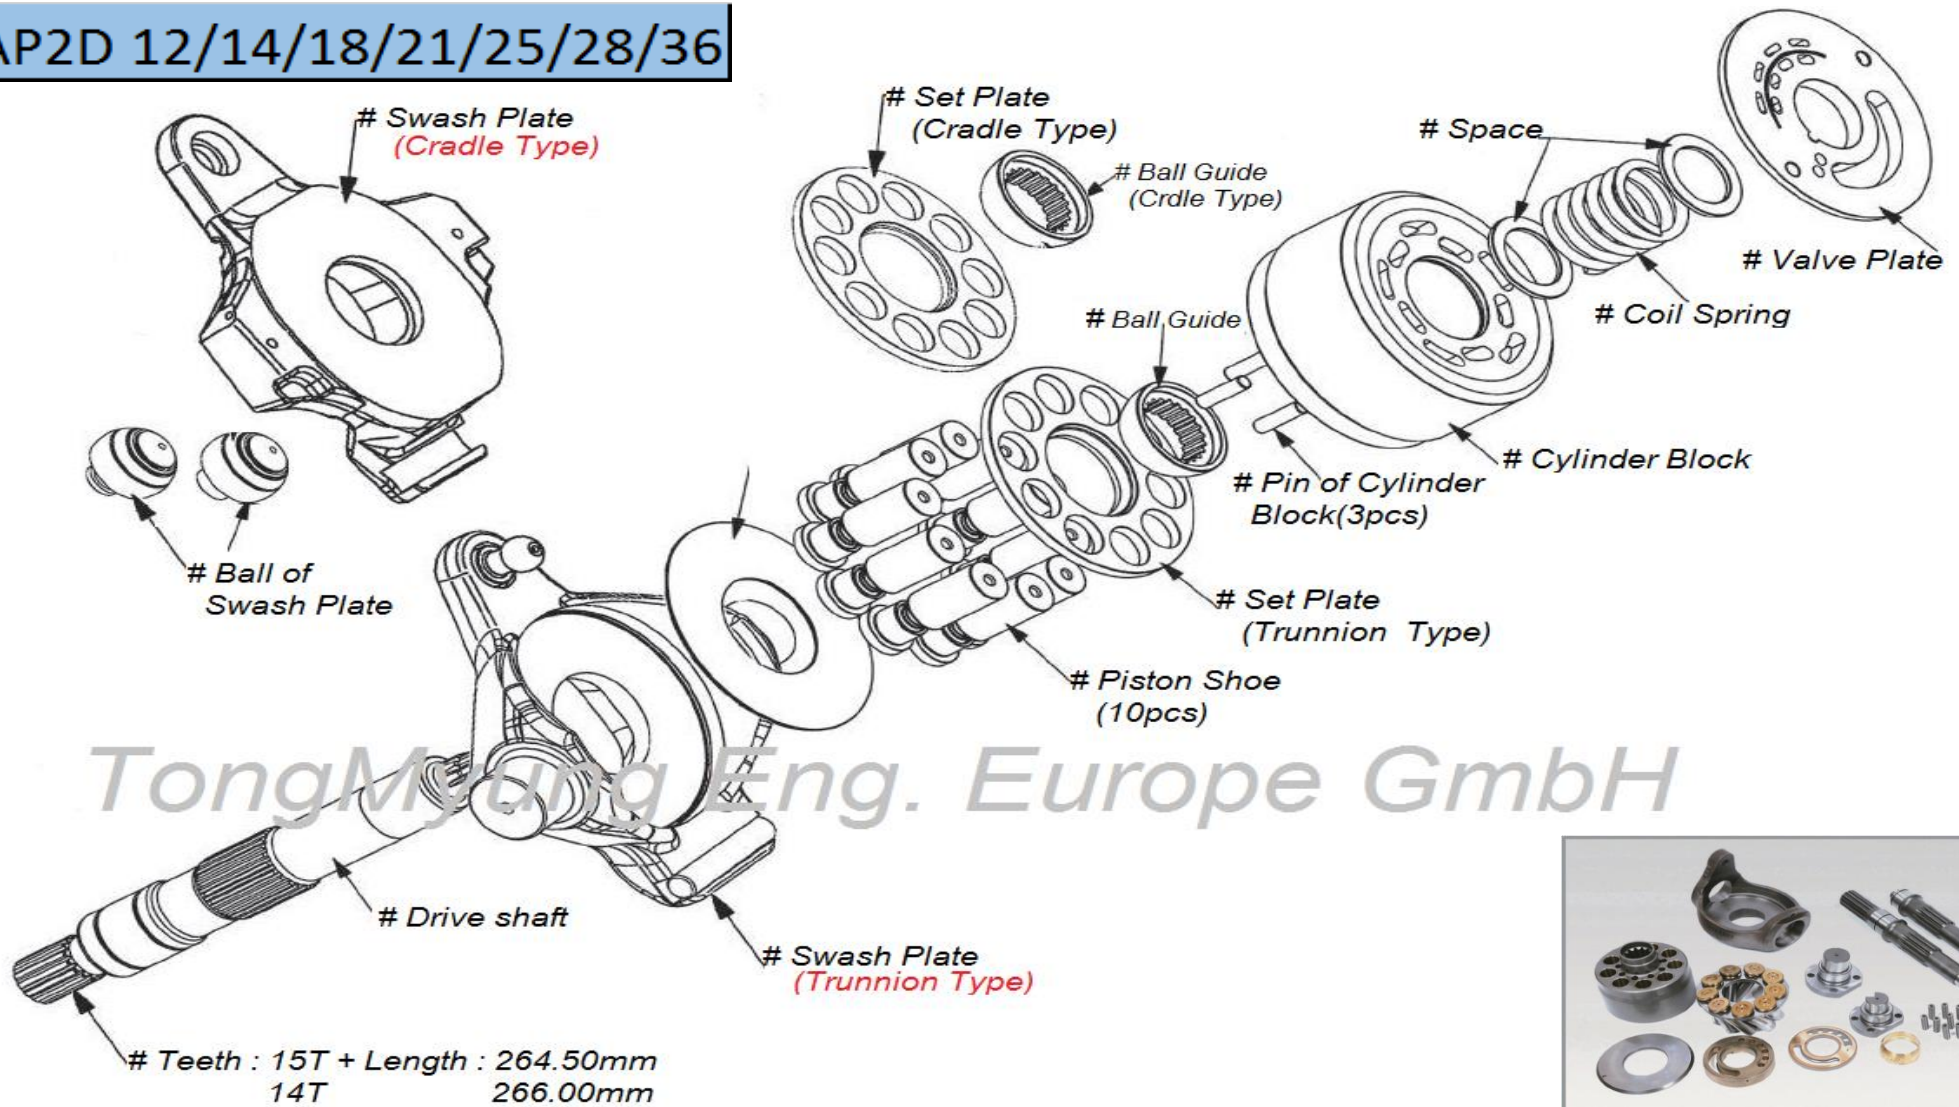

Hydraulic parts : AP2D Series

TongMyung

AP2D 12/14/18/21/25/28/36

TongMyung

TongMyung Eng. Europe GmbH • Tel : +49-211-569-2765 • Fax : +49-211-569-2766 • service@tme-europe.de

All manufacturers names, symbols and descriptions are used for reference purpose only and it does not imply that any part listed is the product of these manufacturers.