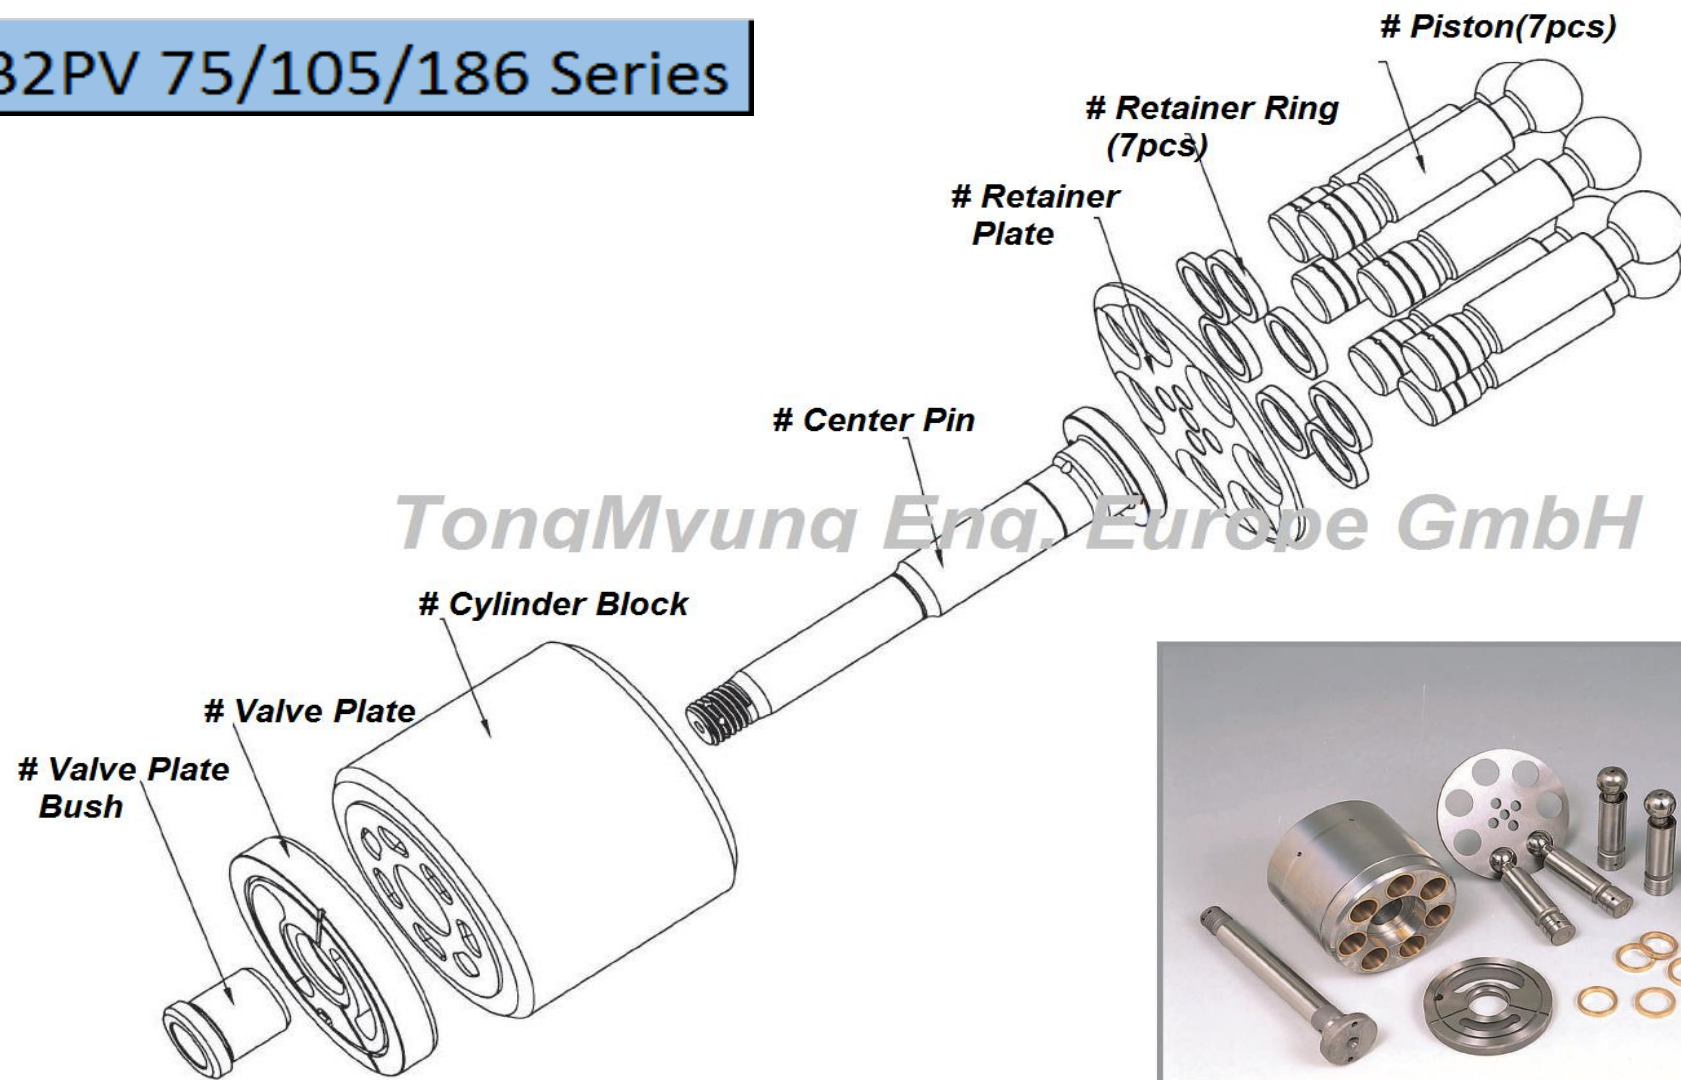

Hydraulic parts : B2PV Series

TongMyung

B2PV 75/105/186 Series

TongMyung Eng. Europe GmbH

TongMyung

TongMyung Eng. Europe GmbH • Tel : +49-211-569-2765 • Fax : +49-211-569-2766 • service@tme-europe.de

All manufacturers names, symbols and descriptions are used for reference purpose only and it does not imply that any part listed is the product of these manufacturers.