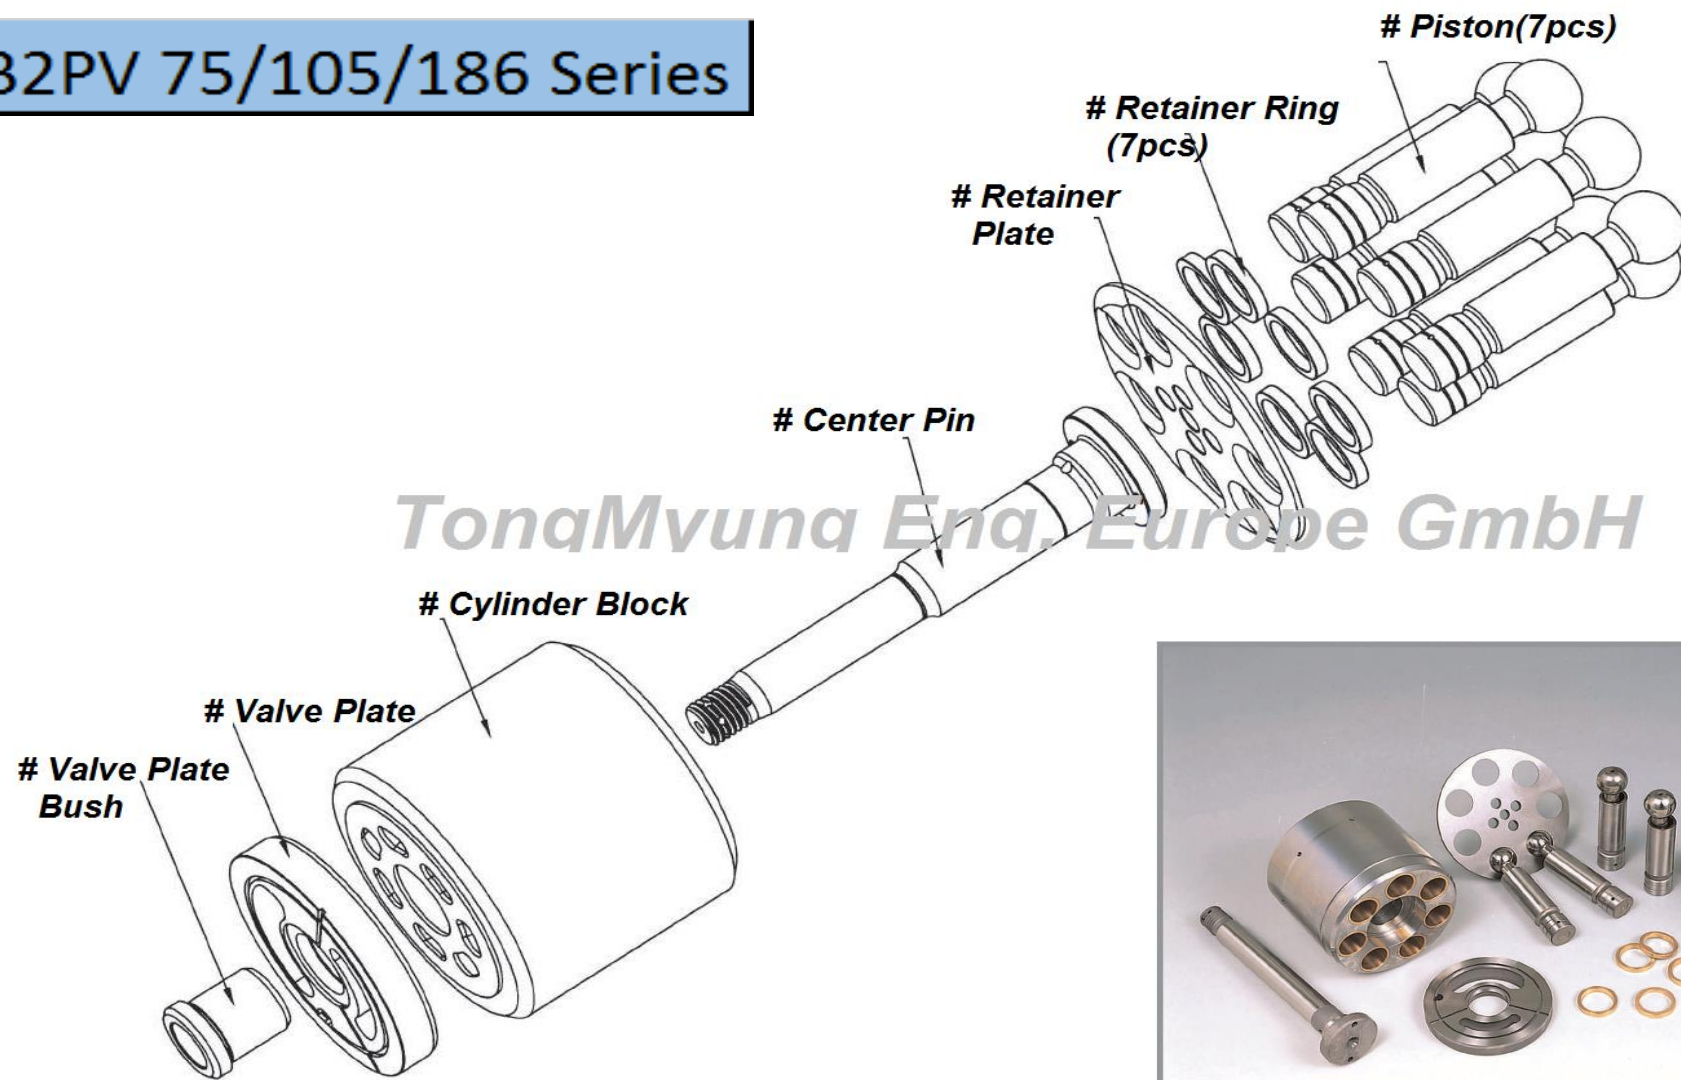

# Hydraulic parts : B2PV Series

TongMyung

B2PV 75/105/186 Series

TongMyung Eng. Europe GmbH

TongMyung

TongMyung Eng. Europe GmbH • Tel : +49-211-569-2765 • Fax : +49-211-569-2766 • service@tme-europe.de

All manufacturers names, symbols and descriptions are used for reference purpose only and it does not imply that any part listed is the product of these manufacturers.