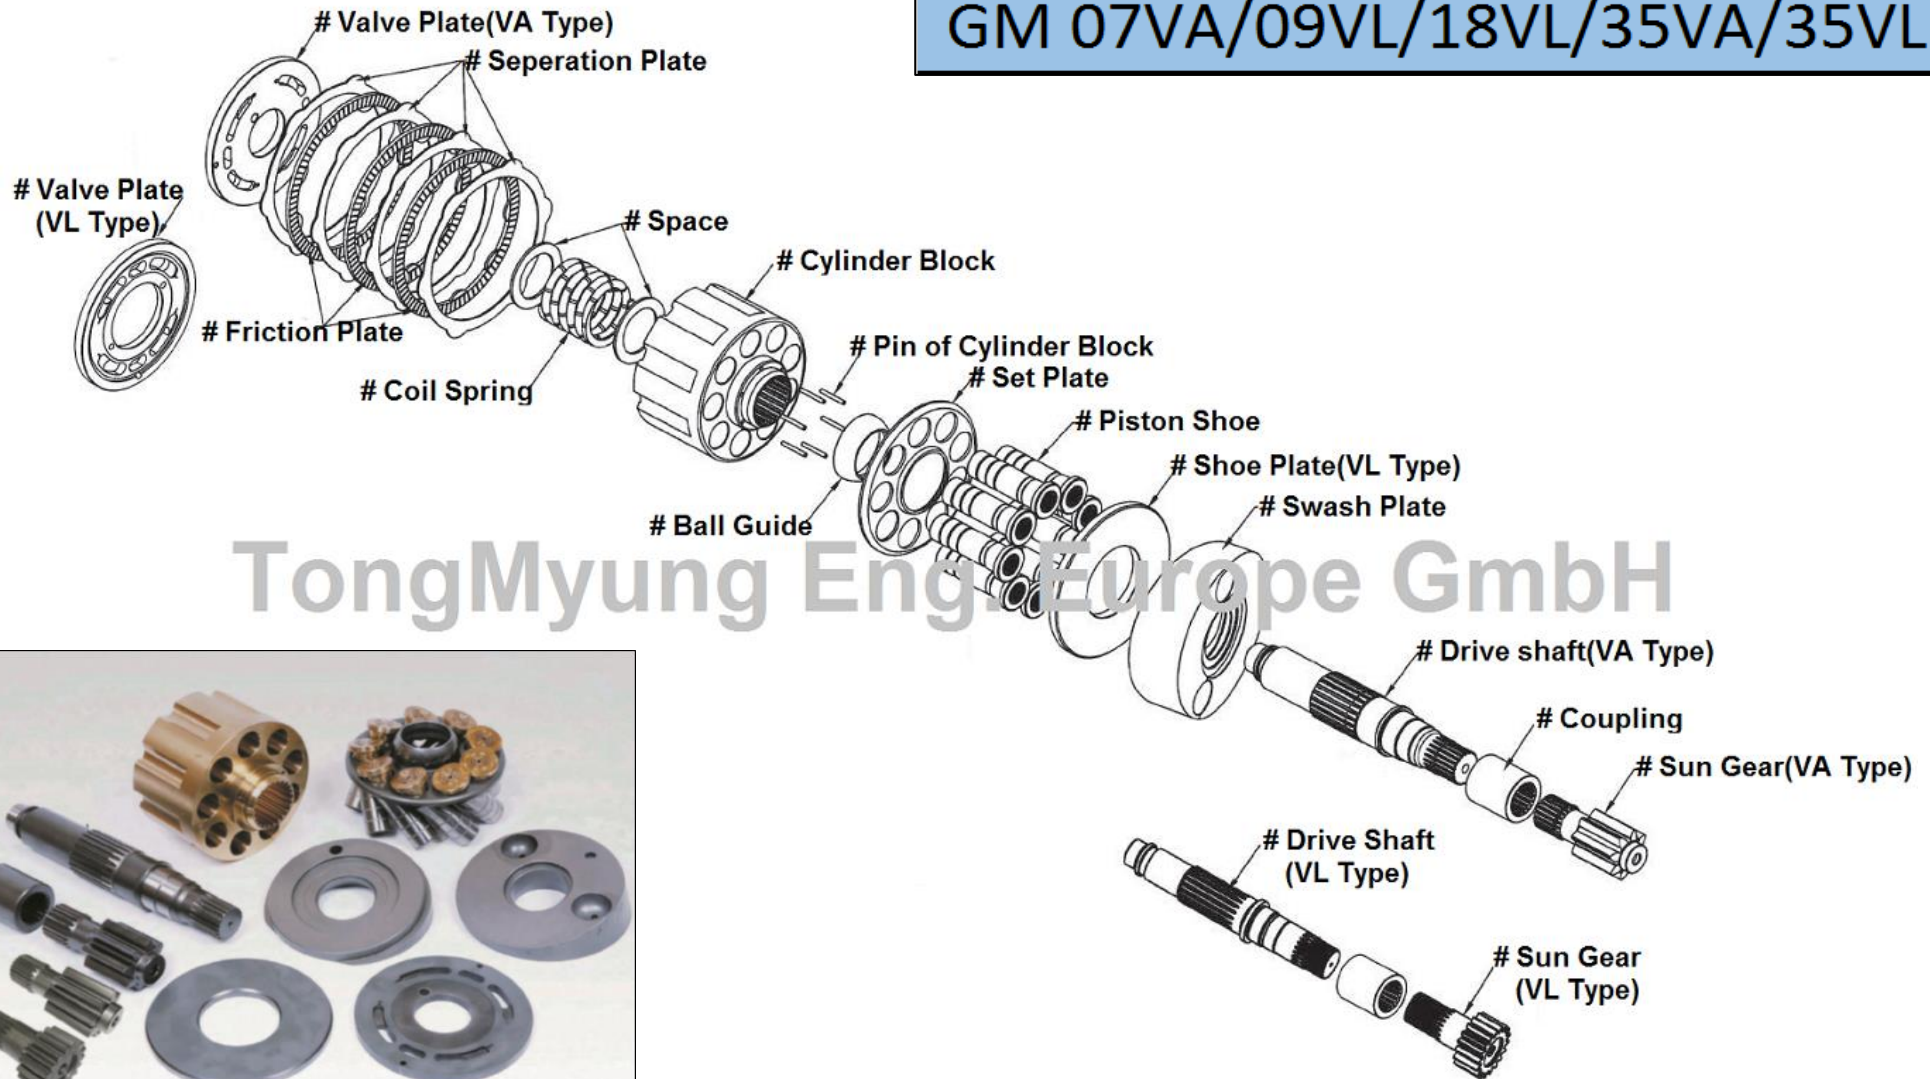

# Hydraulic parts : GM 07VA/09VL/18VL/35VA/35VL Series

TongMyung