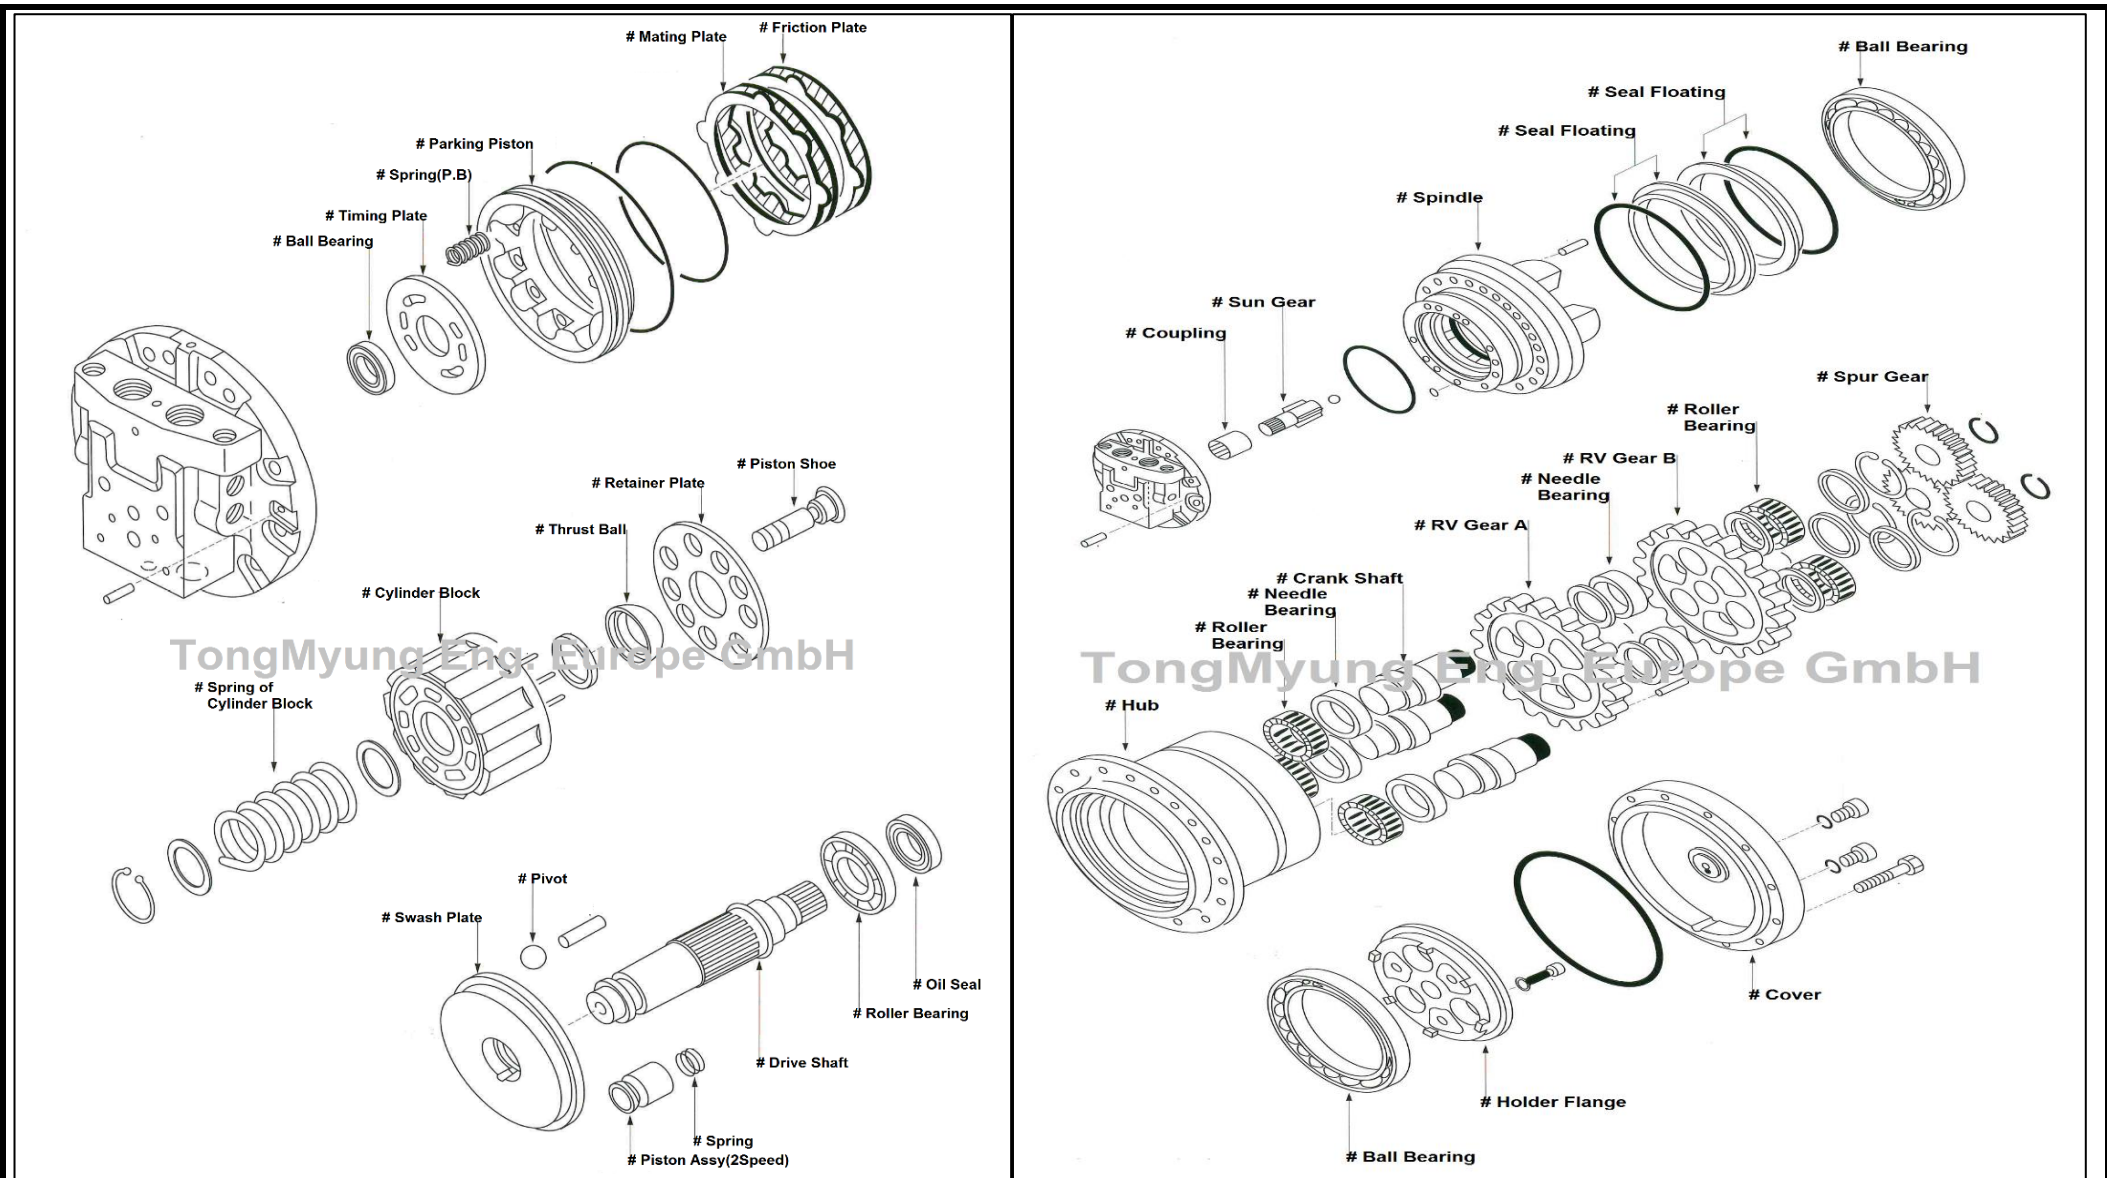

Hydraulic parts : GM35VL Final Drive

TongMyung

TongMyung

TongMyung Eng. Europe GmbH • Tel : +49-211-569-2765 • Fax : +49-211-569-2766 • service@tme-europe.de

All manufacturers names, symbols and descriptions are used for reference purpose only and it does not imply that any part listed is the product of these manufacturers.