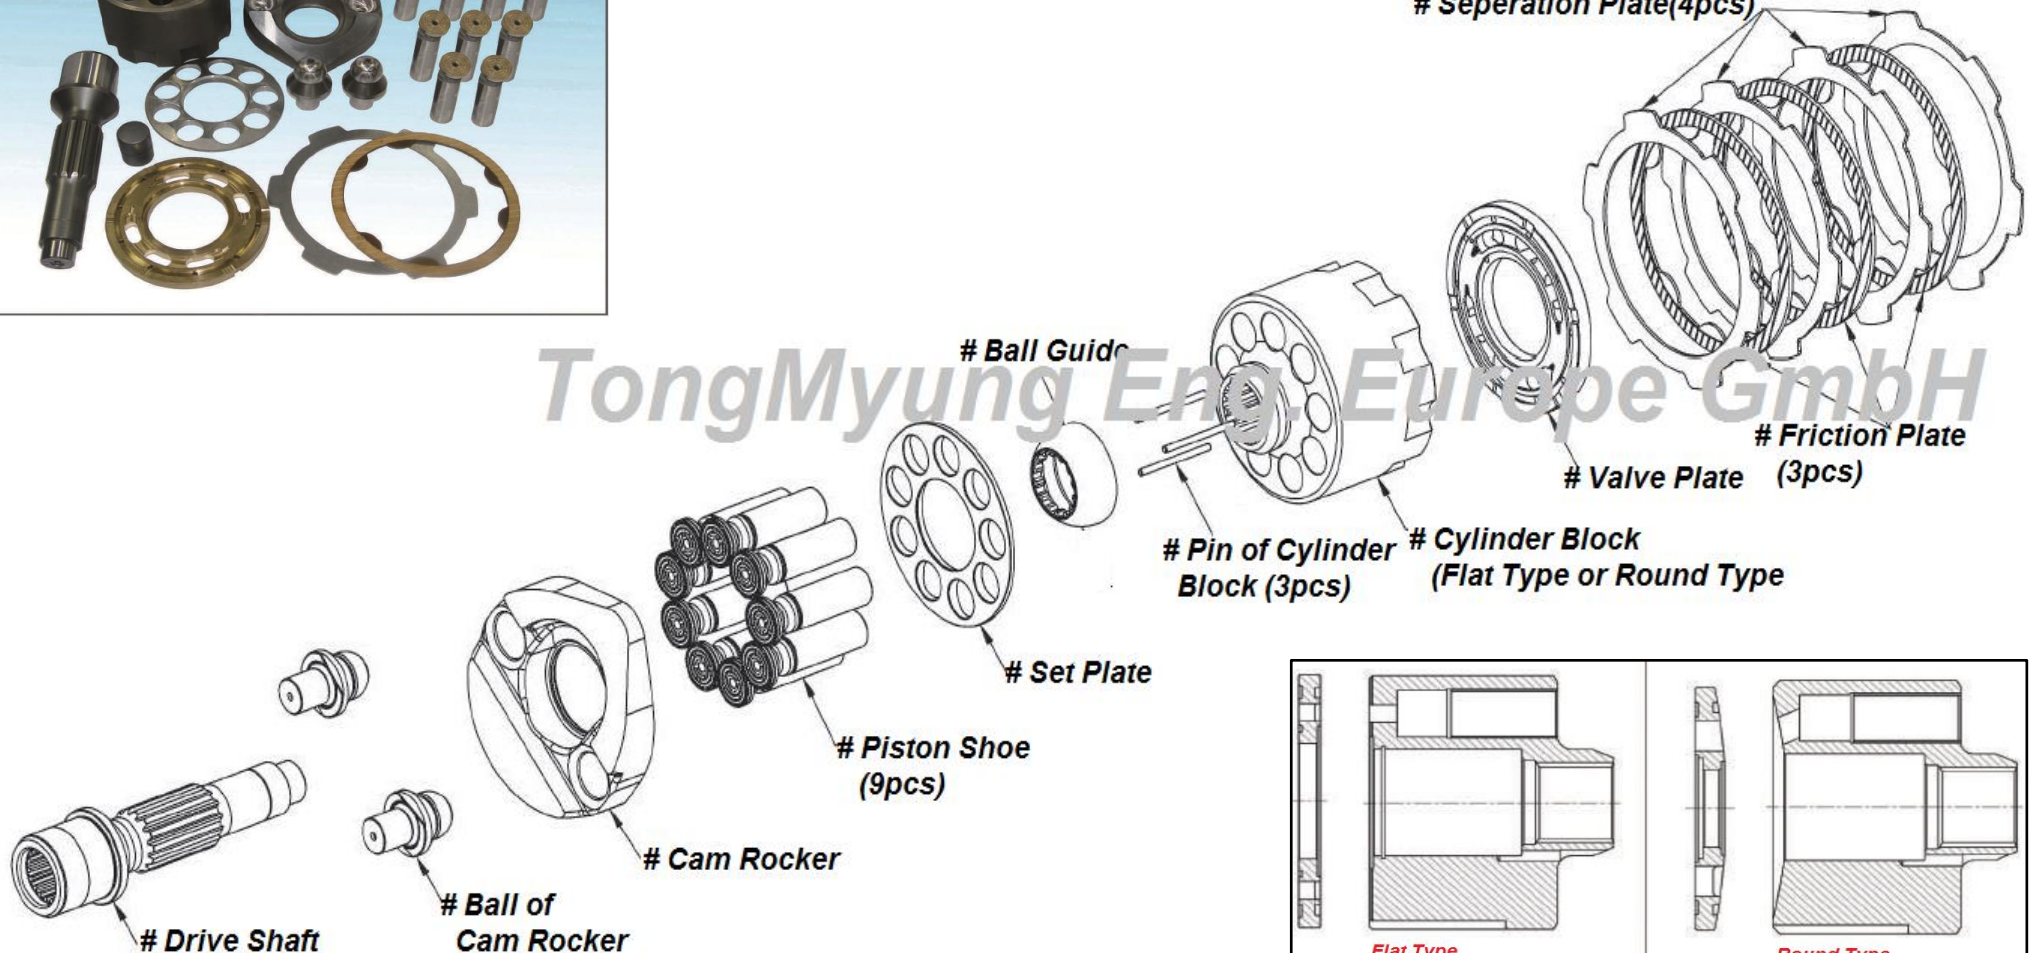

Hydraulic parts : HMV110/160 Series

TongMyung

HMV110/160(PC200-6/7, PC300-6/7)

Separation Plate(4pcs)

TongMyung

TongMyung Eng. Europe GmbH • Tel : +49-211-569-2765 • Fax : +49-211-569-2766 • service@tme-europe.de