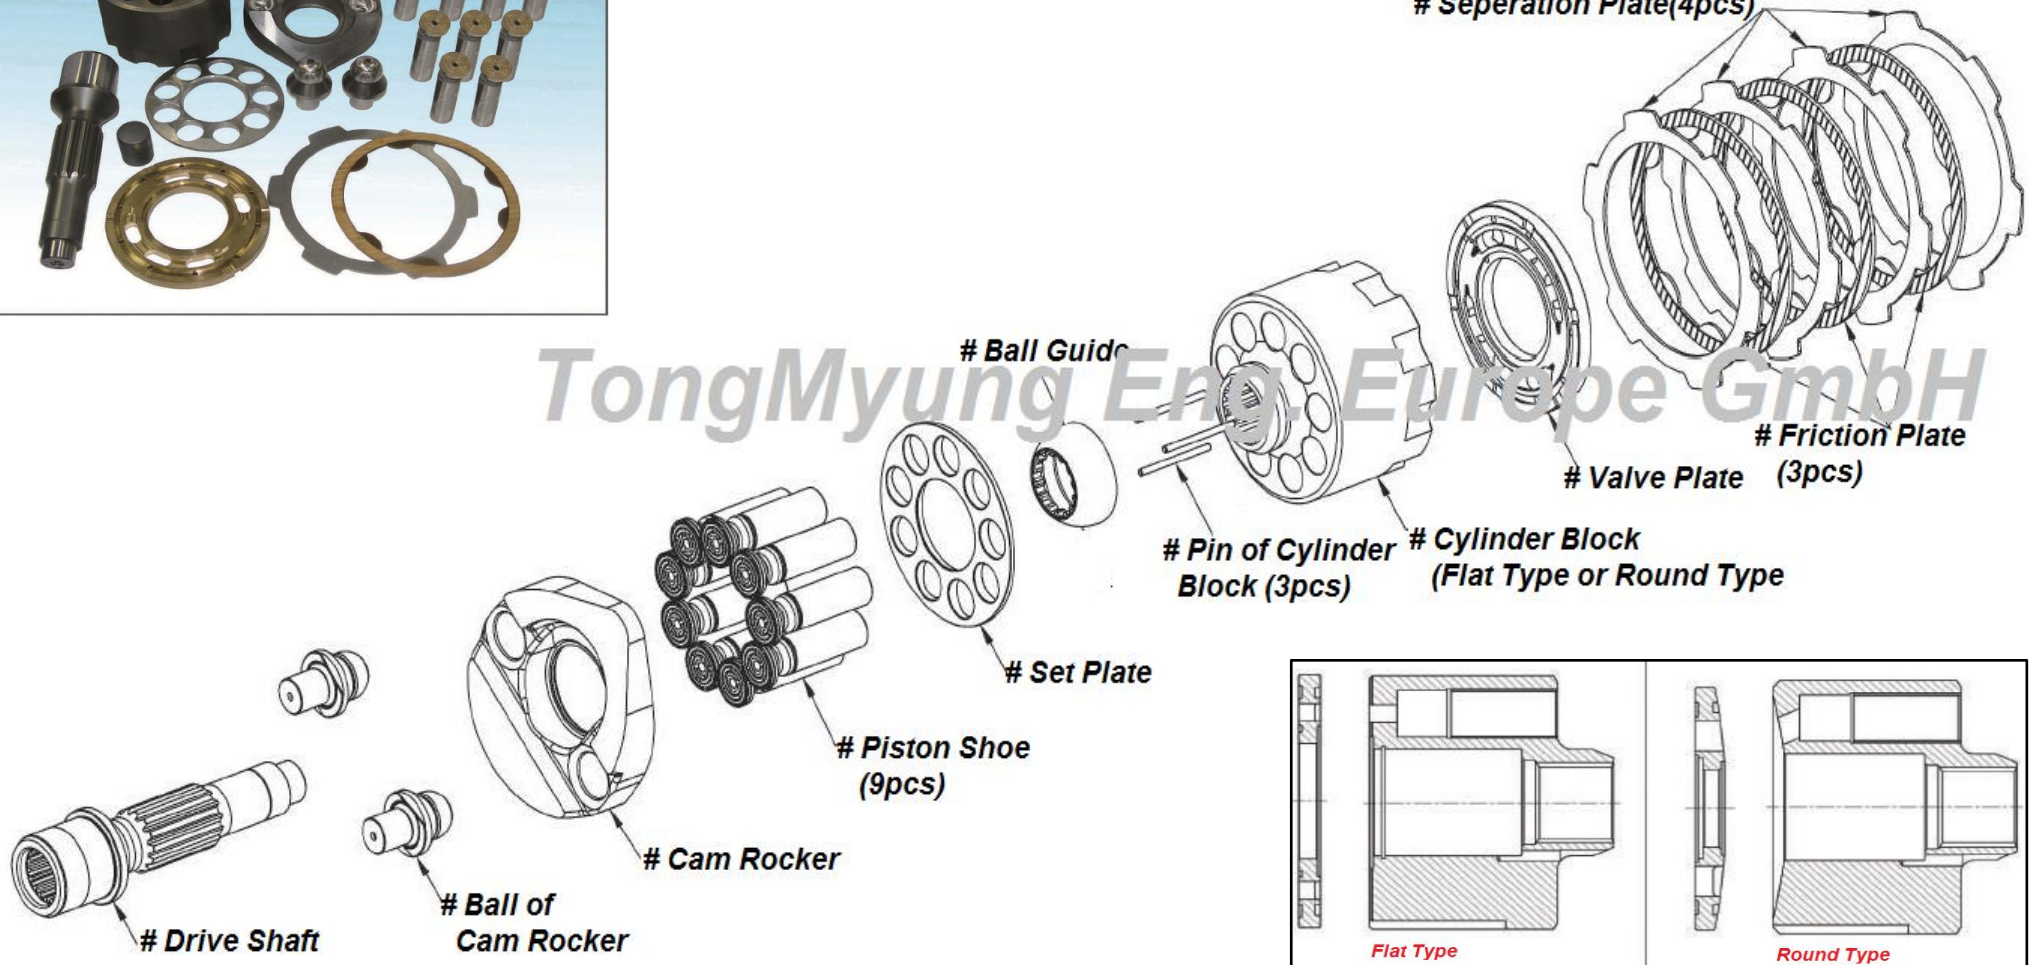

Hydraulic parts : HMV110/160 Series

TongMyung

HMV110/160(PC200-6/7, PC300-6/7)

Separation Plate(4pcs)

TongMyung

TongMyung Eng. Europe GmbH • Tel : +49-211-569-2765 • Fax : +49-211-569-2766 • service@tme-europe.de