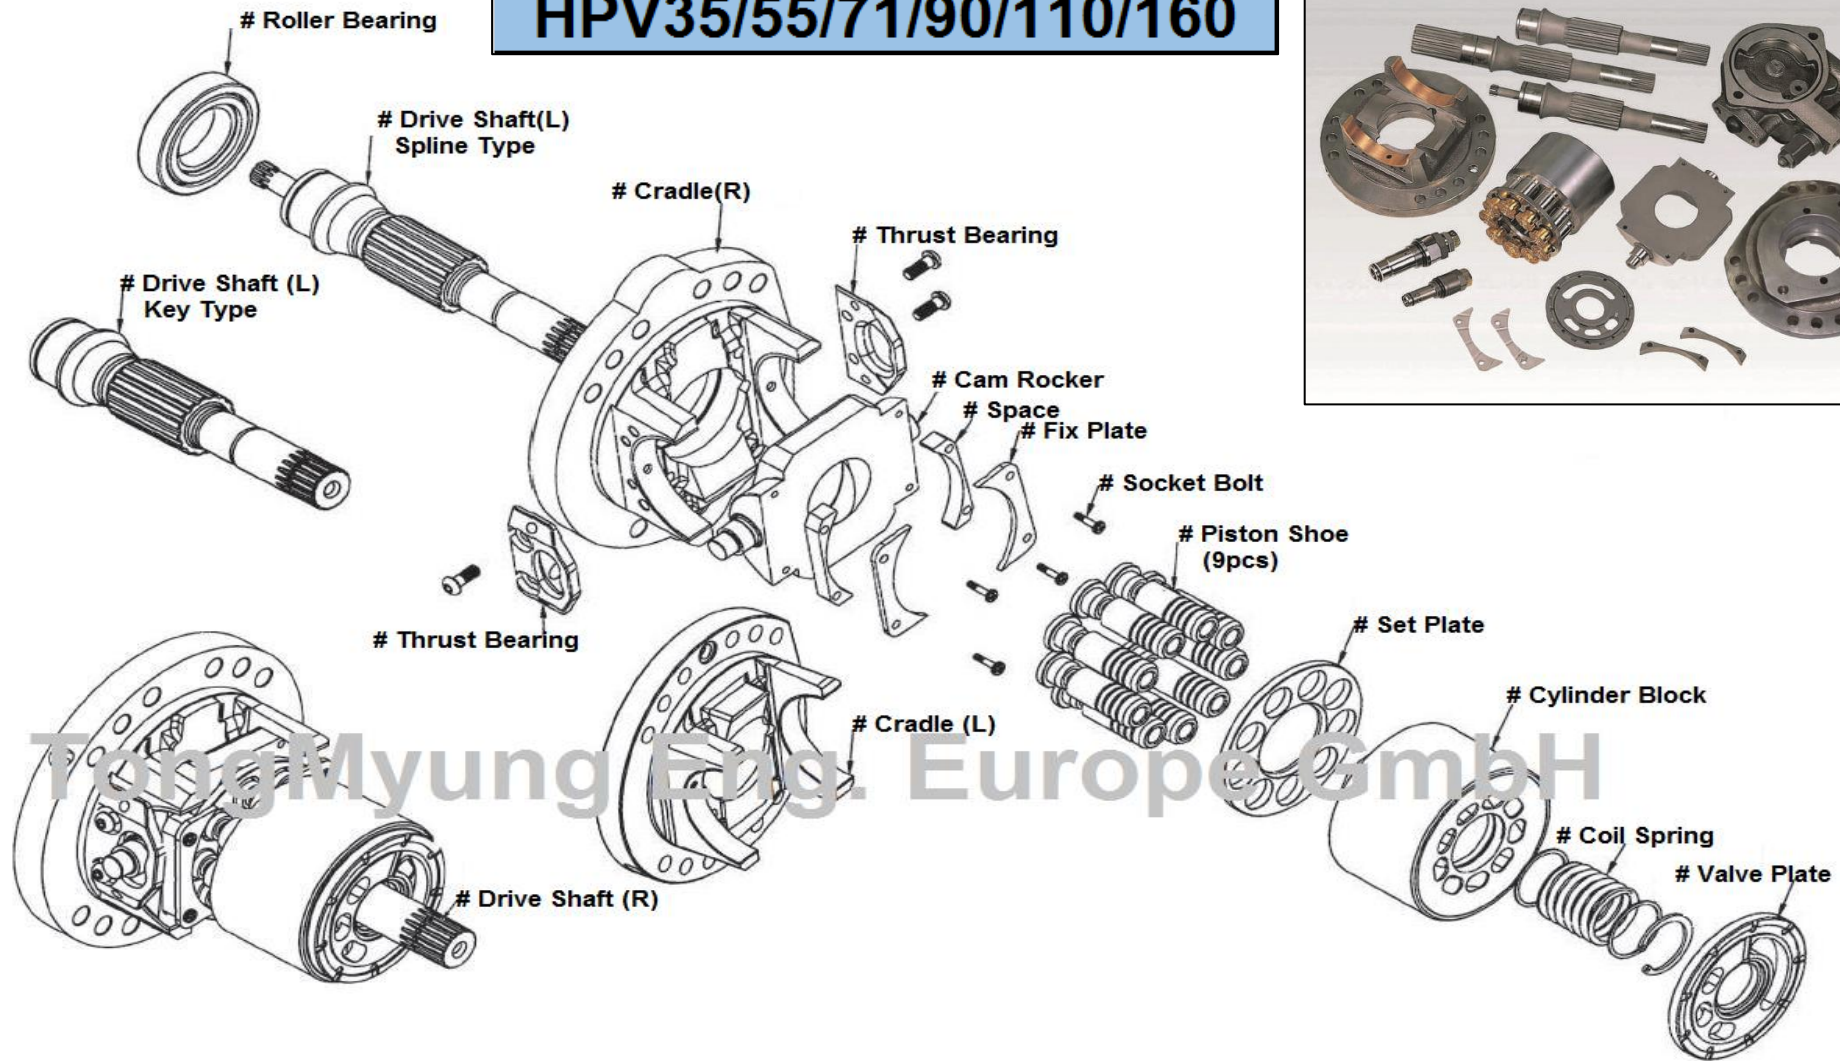

Hydraulic parts : HPV35/55/71/90/110/160 Series

HPV35/55/71/90/110/160

TongMyung Eng. Europe GmbH • Tel : +49-211-569-2765 • Fax : +49-211-569-2766 • service@tme-europe.de

All manufacturers names, symbols and descriptions are used for reference purpose only and it does not imply that any part listed is the product of these manufacturers.