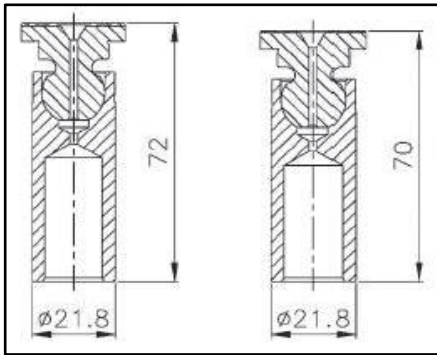

Hydraulic parts : HPV75

TongMyung

HPV 75 (PC60-6/7/8)

Drive Shaft PC60-7/8

Cradle

Drive Shaft PC60-6

Cam Rocker

Pistons (9pcs)

Set Plate

Pin of Cylinder Block

Ball Guide

Valve Plate

Coil Spring

Cylinder Block

TongMyung Eng. Europe GmbH

TongMyung