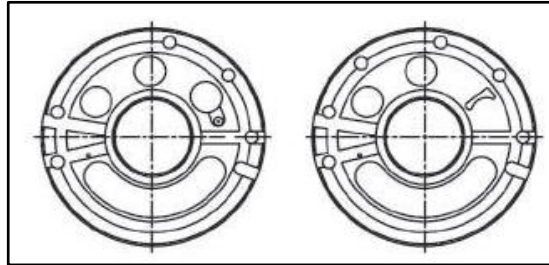

Hydraulic parts : HPV75

TongMyung