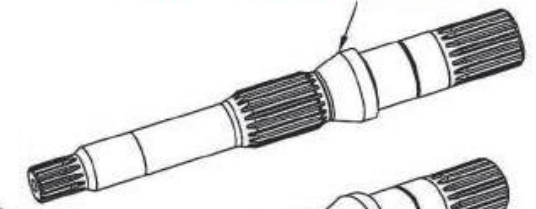

HPV 75 (PC60-6/7/8)

Drive Shaft PC60-7/8

Cradle