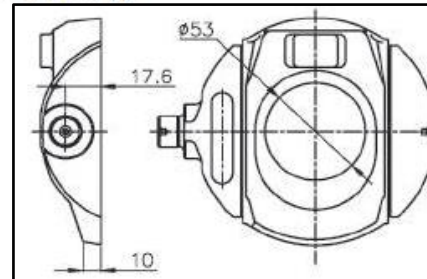

Hydraulic parts : HPV75

TongMyung

HPV 75 (PC60-6/7/8)

Drive Shaft PC60-7/8

Cradle

Drive Shaft PC60-6

Cam Rocker

Pistons (9pcs)

Set Plate

Pin of Cylinder Block

Ball Guide

Valve Plate

Coil Spring

Cylinder Block

TongMyung Eng. Europe GmbH

TongMyung