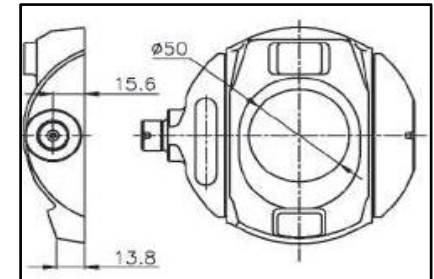

Set Plate

Pin of Cylinder Block

Ball Guide

Valve Plate

Coil Spring

Cylinder Block

TongMyung Eng. Europe GmbH

TongMyung