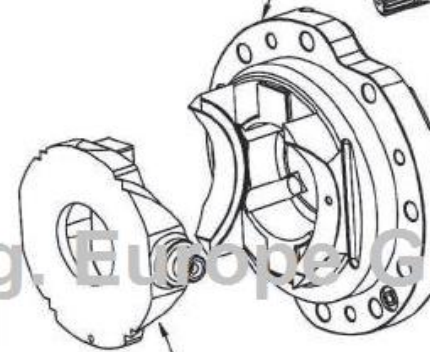

Hydraulic parts : HPV75

TongMyung

HPV 75 (PC60-6/7/8)

Drive Shaft PC60-7/8

Cradle

Drive Shaft PC60-6

Cam Rocker

Pistons (9pcs)

Set Plate

Pin of Cylinder Block

Ball Guide

Valve Plate

Coil Spring

Cylinder Block

TongMyung Eng. Europe GmbH

TongMyung