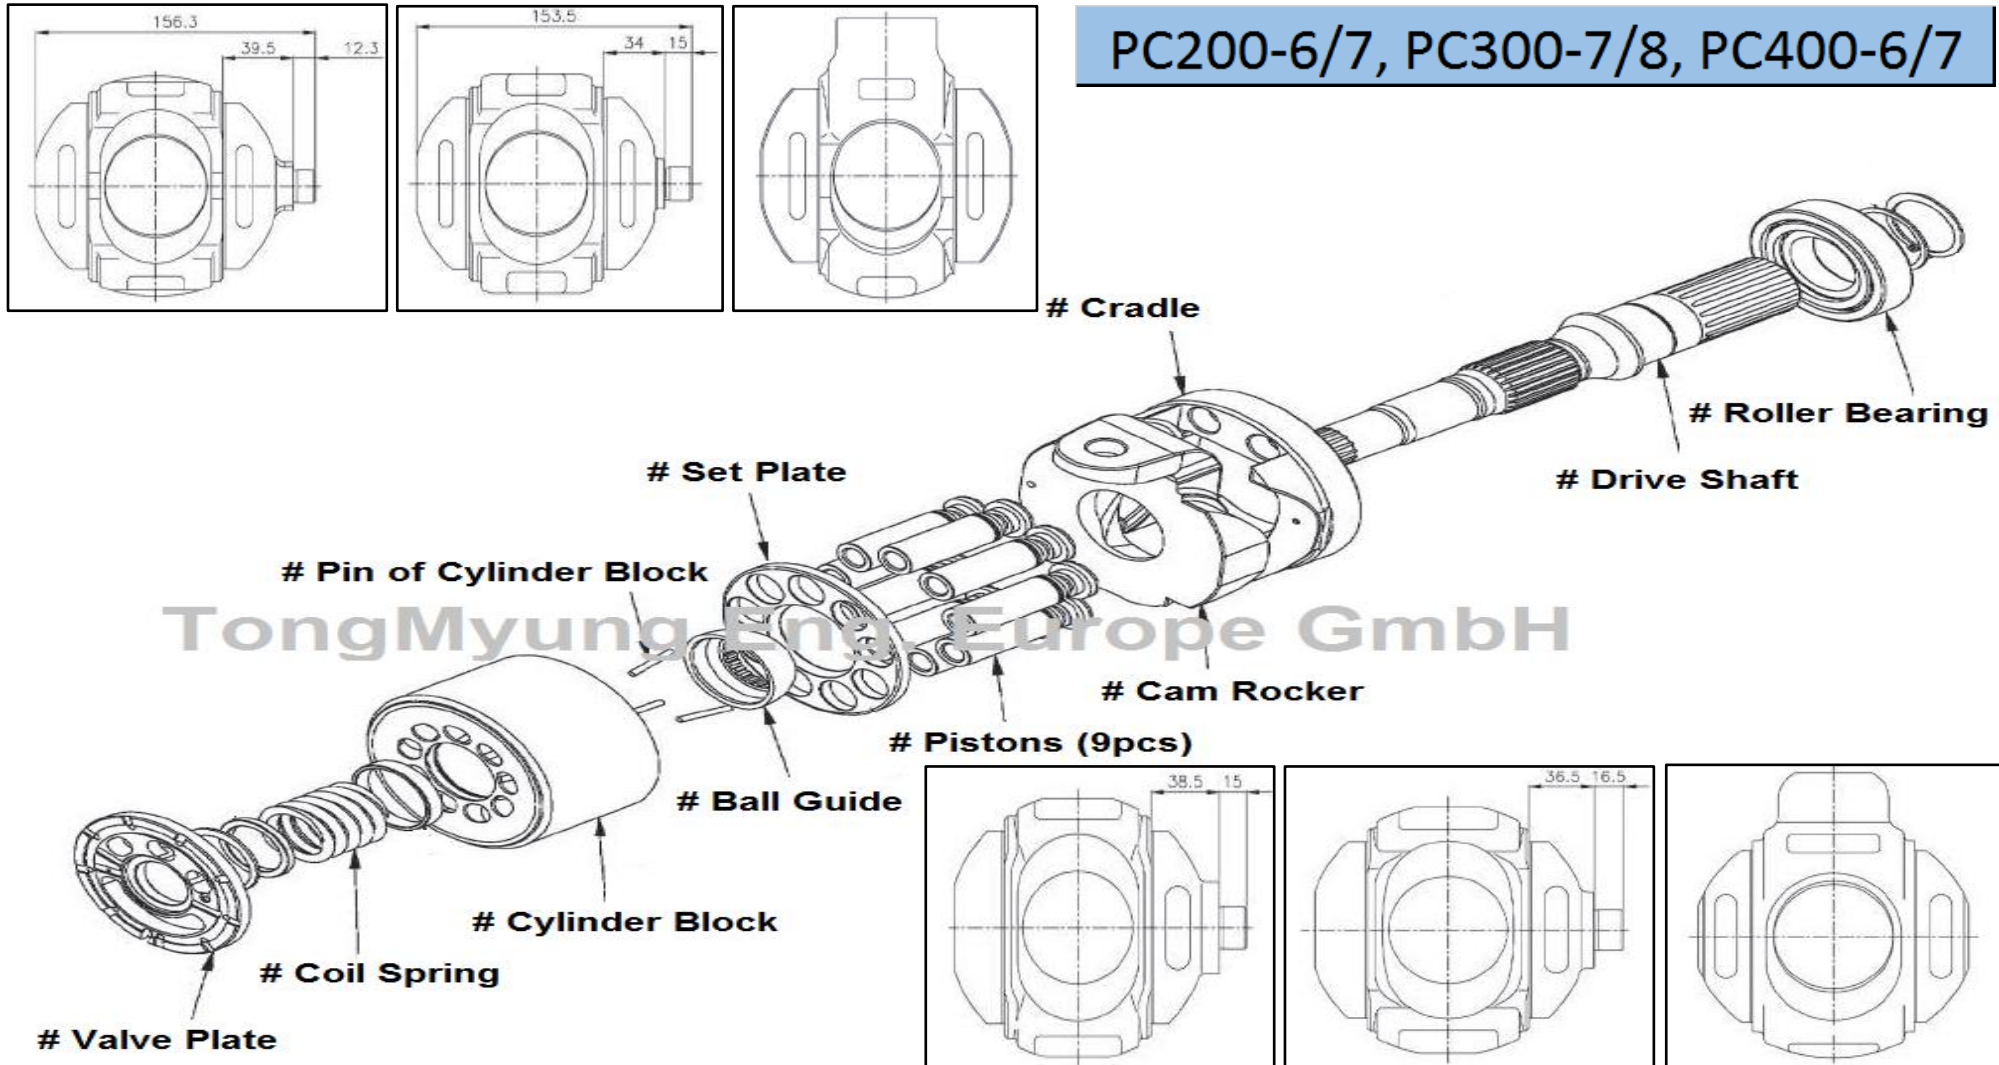

Hydraulic parts : HPV95/132/140/165

TongMyung

PC200-6/7, PC300-7/8, PC400-6/7

TongMyung

TongMyung Eng. Europe GmbH • Tel : +49-211-569-2765 • Fax : +49-211-569-2766 • service@tme-europe.de

All manufacturers names, symbols and descriptions are used for reference purpose only and it does not imply that any part listed is the product of these manufacturers.