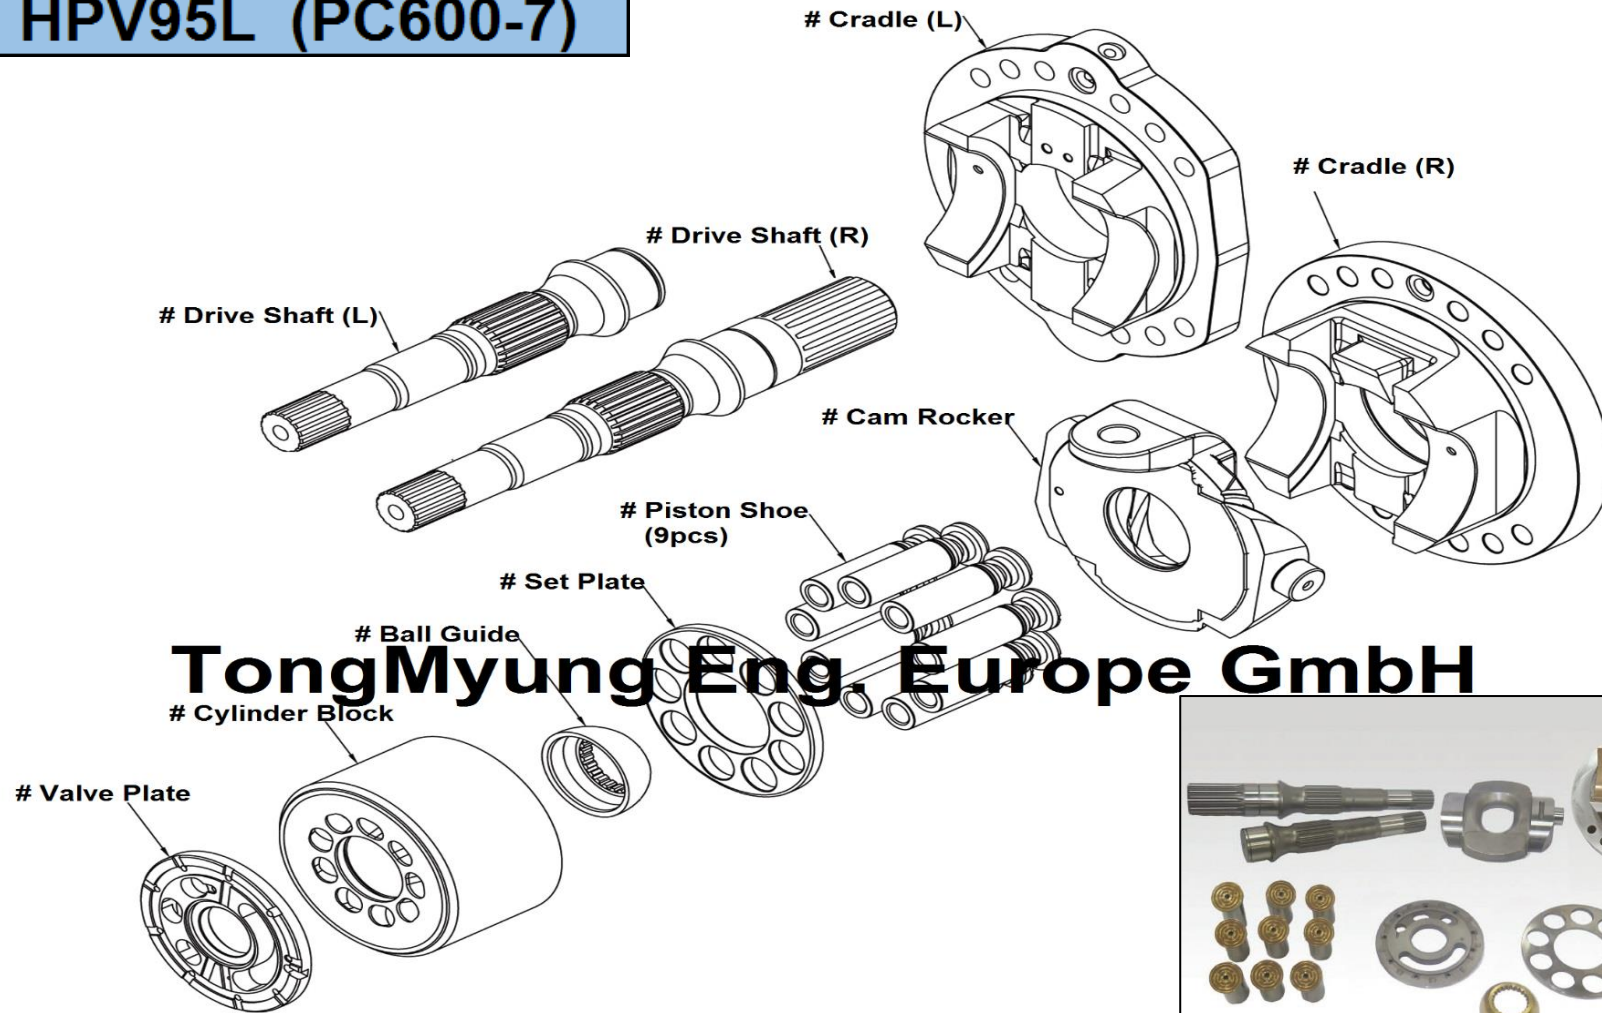

Hydraulic parts : HPV95L (PC600-7)

TongMyung

HPV95L (PC600-7)

TongMyung Eng. Europe GmbH