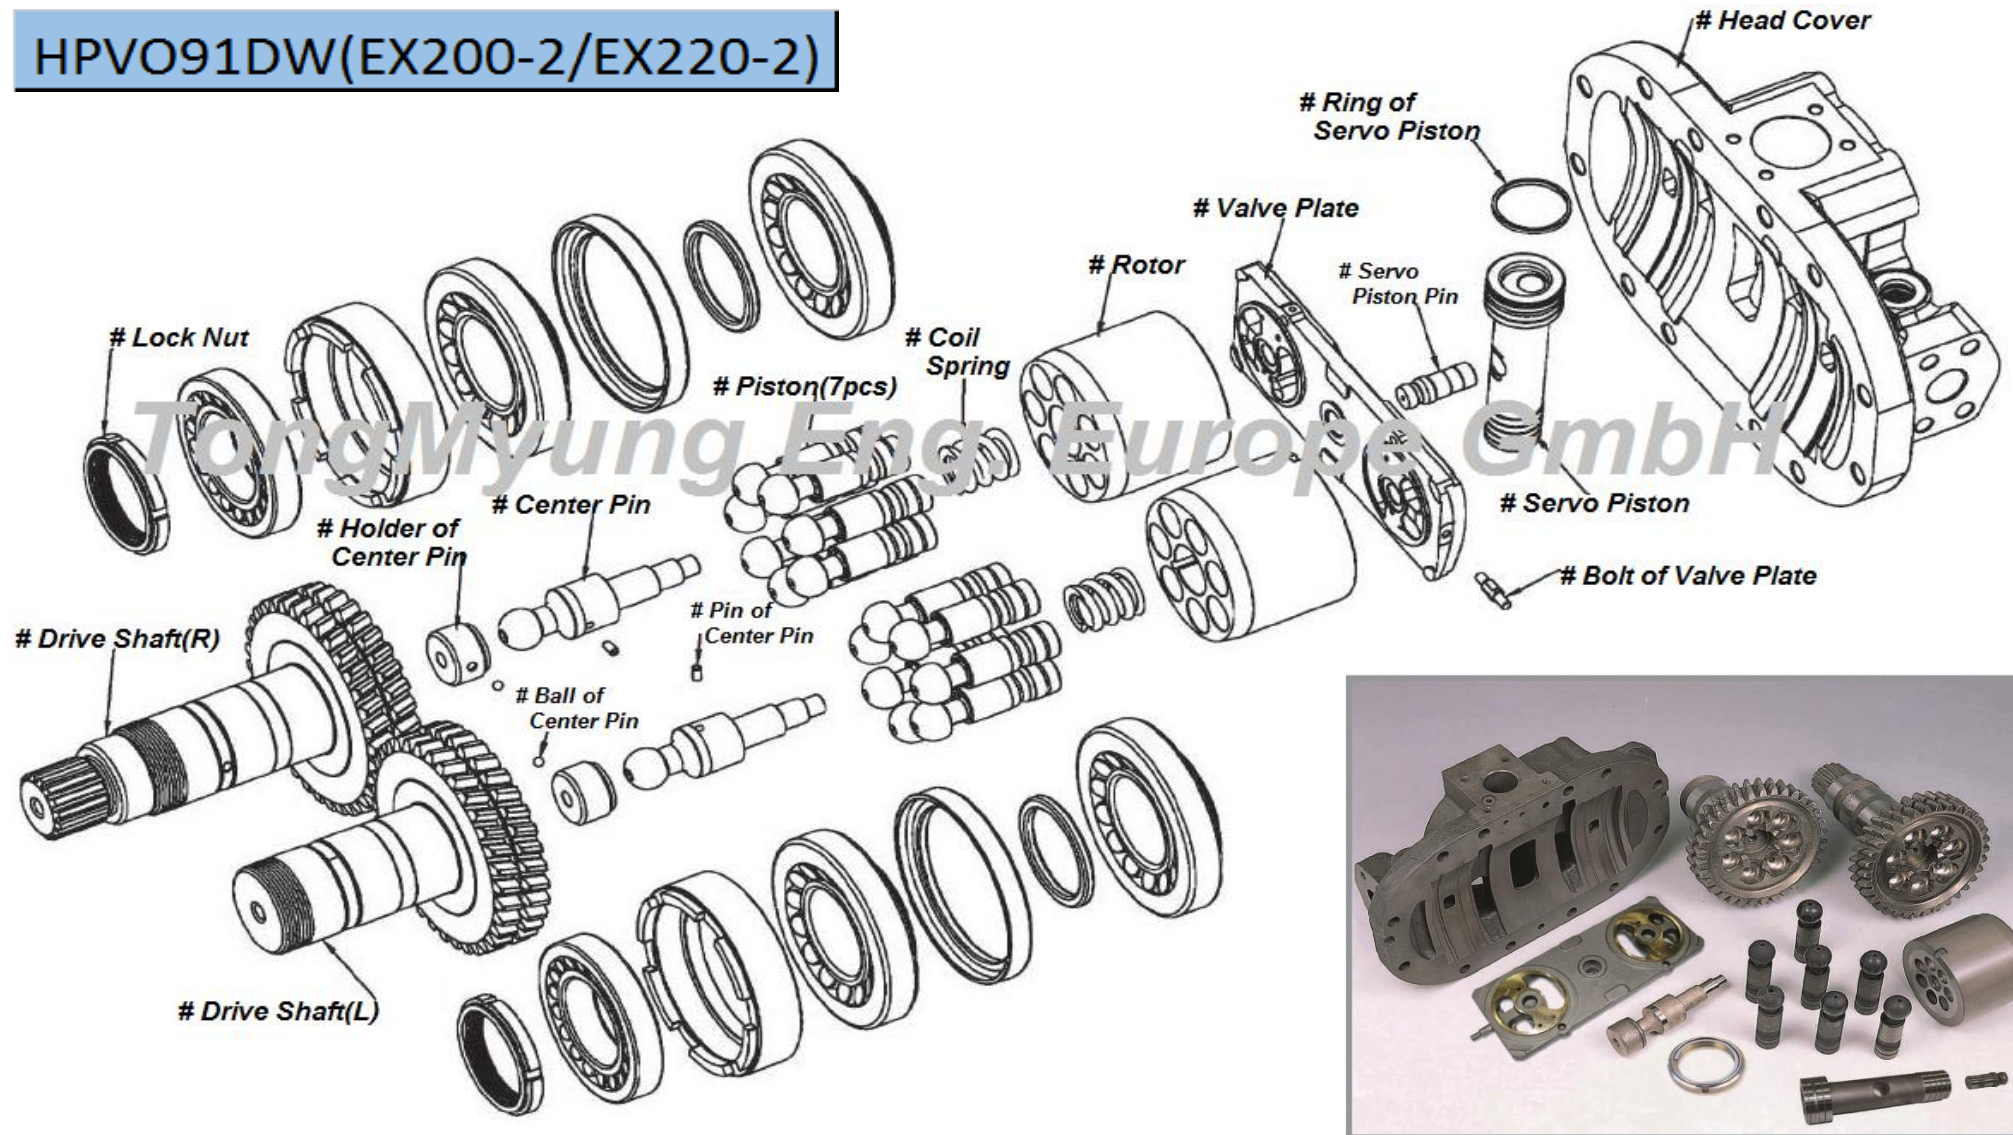

Hydraulic parts : HPV091DW Series

TongMyung

HPV091DW(EX200-2/EX220-2)

TongMyung

TongMyung Eng. Europe GmbH • Tel : +49-211-569-2765 • Fax : +49-211-569-2766 • service@tme-europe.de

All manufacturers names, symbols and descriptions are used for reference purpose only and it does not imply that any part listed is the product of these manufacturers.