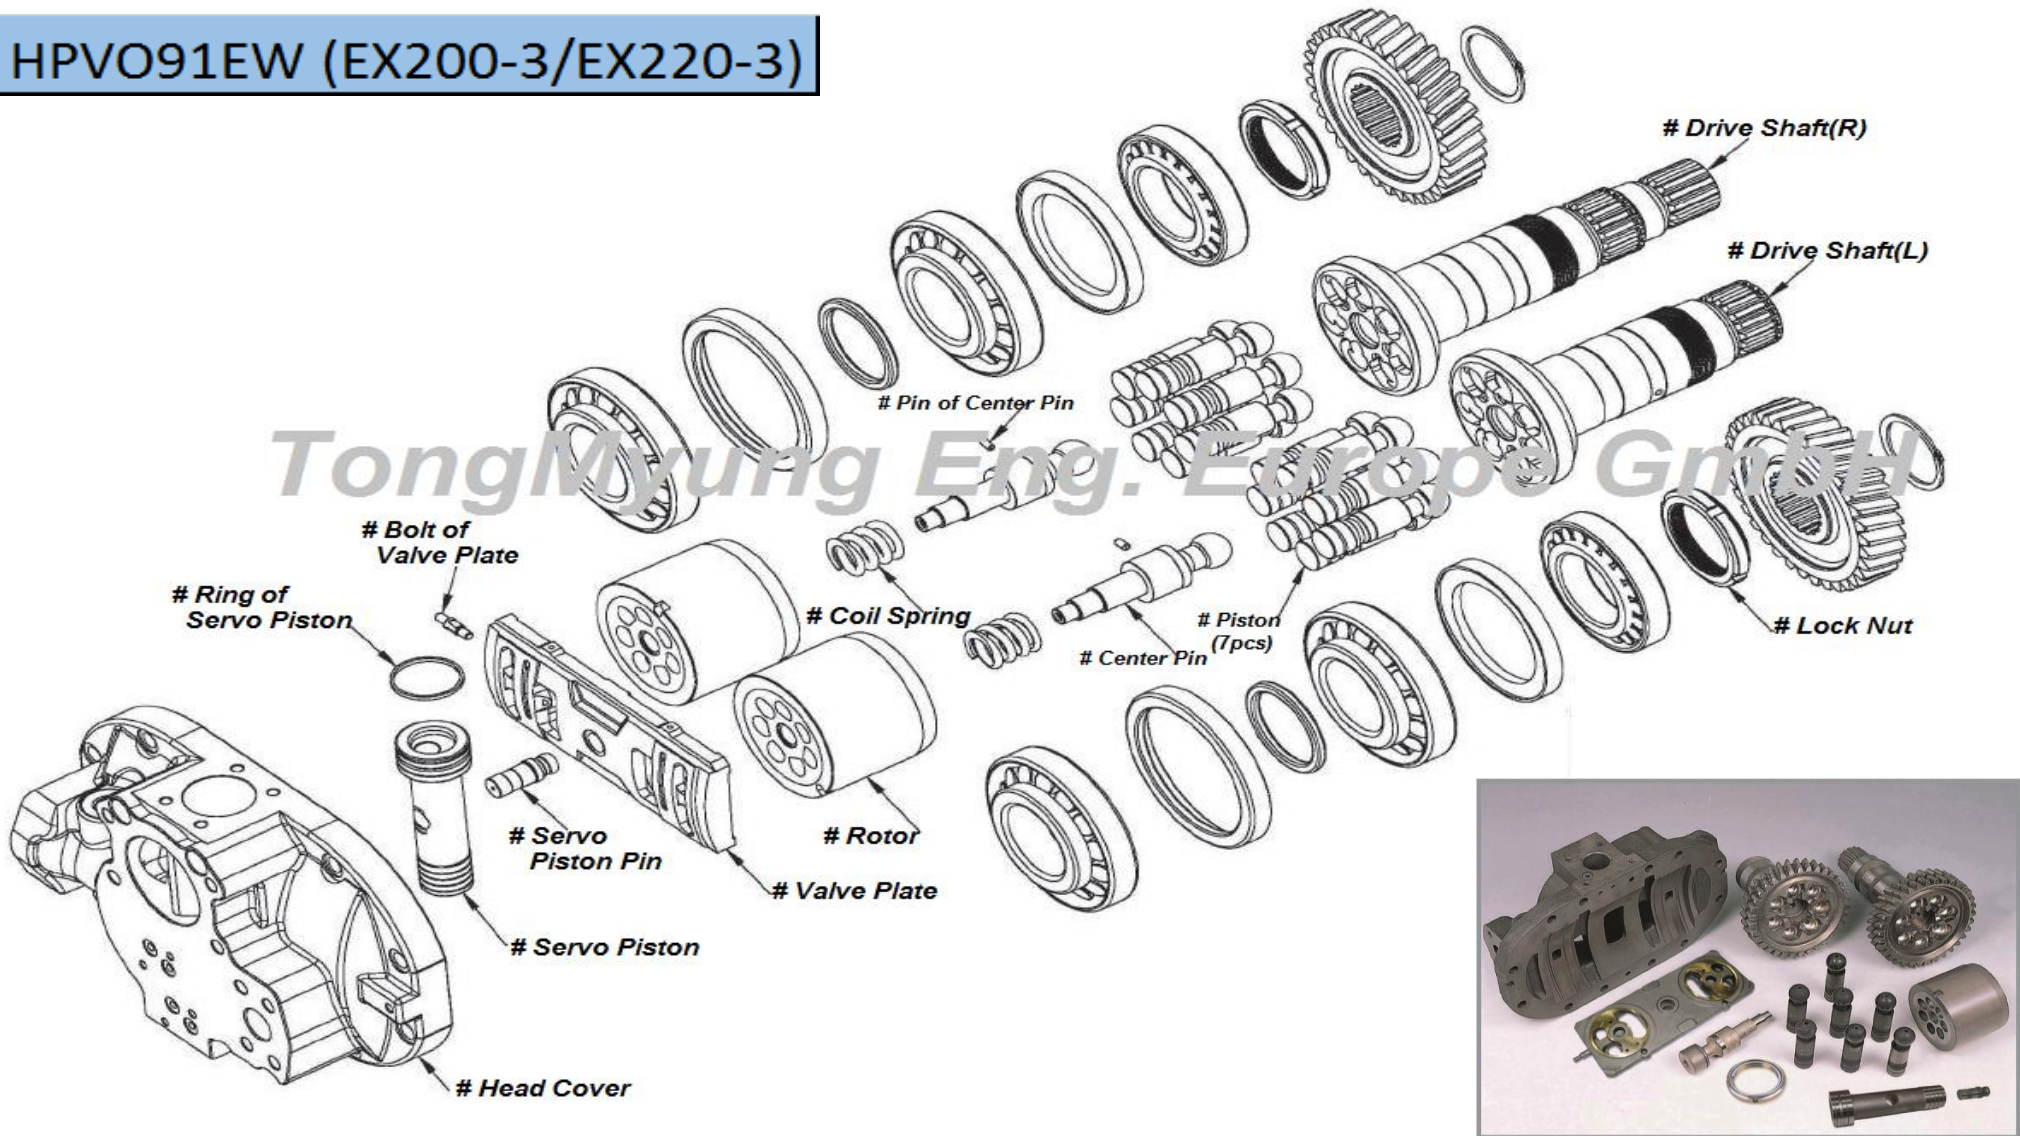

Hydraulic parts : HPV091EW Series

TongMyung

HPV091EW (EX200-3/EX220-3)

TongMyung

TongMyung Eng. Europe GmbH • Tel : +49-211-569-2765 • Fax : +49-211-569-2766 • service@tme-europe.de

All manufacturers names, symbols and descriptions are used for reference purpose only and it does not imply that any part listed is the product of these manufacturers.