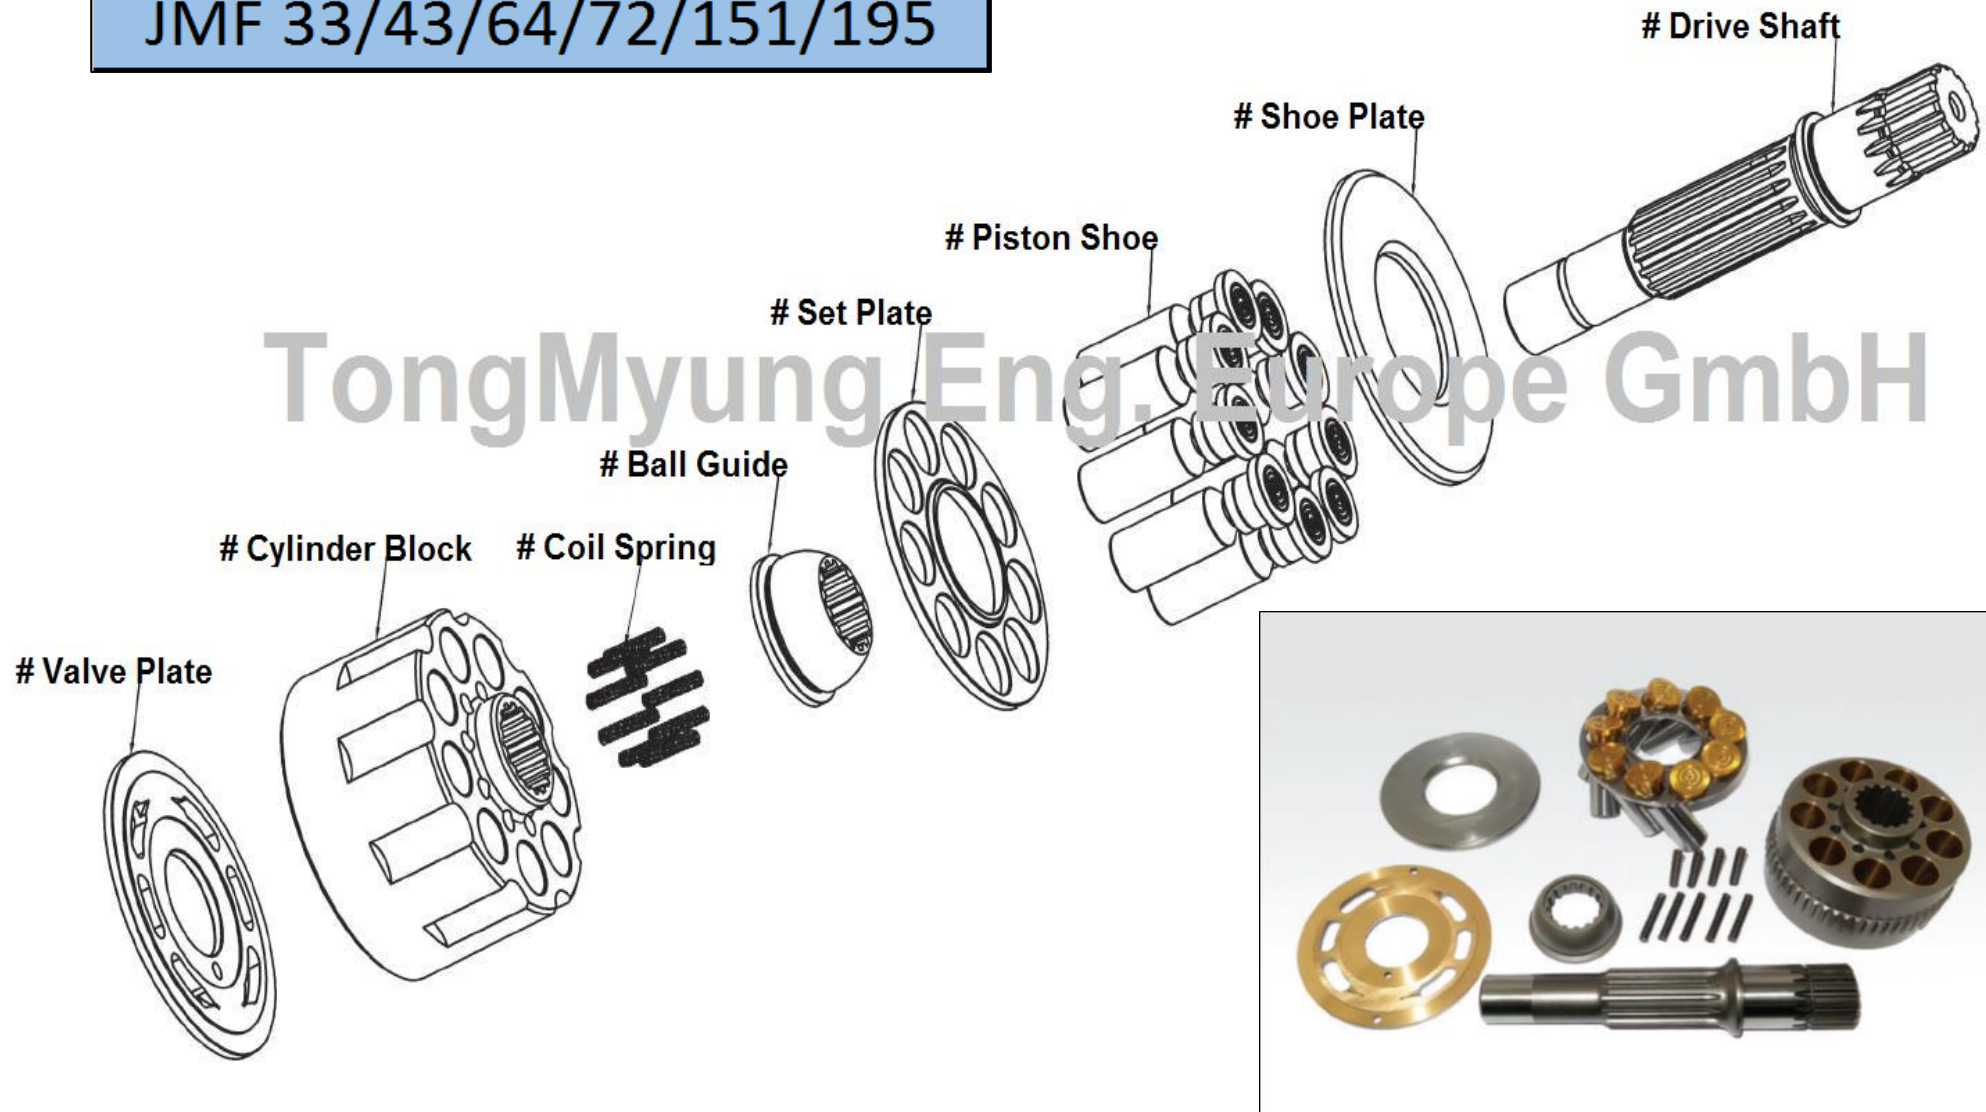

# Hydraulic parts : JMF 33/43/64/72/151/195 Series

TongMyung

JMF 33/43/64/72/151/195

TongMyung

TongMyung Eng. Europe GmbH • Tel : +49-211-569-2765 • Fax : +49-211-569-2766 • service@tme-europe.de

All manufacturers names, symbols and descriptions are used for reference purpose only and it does not imply that any part listed is the product of these manufacturers.