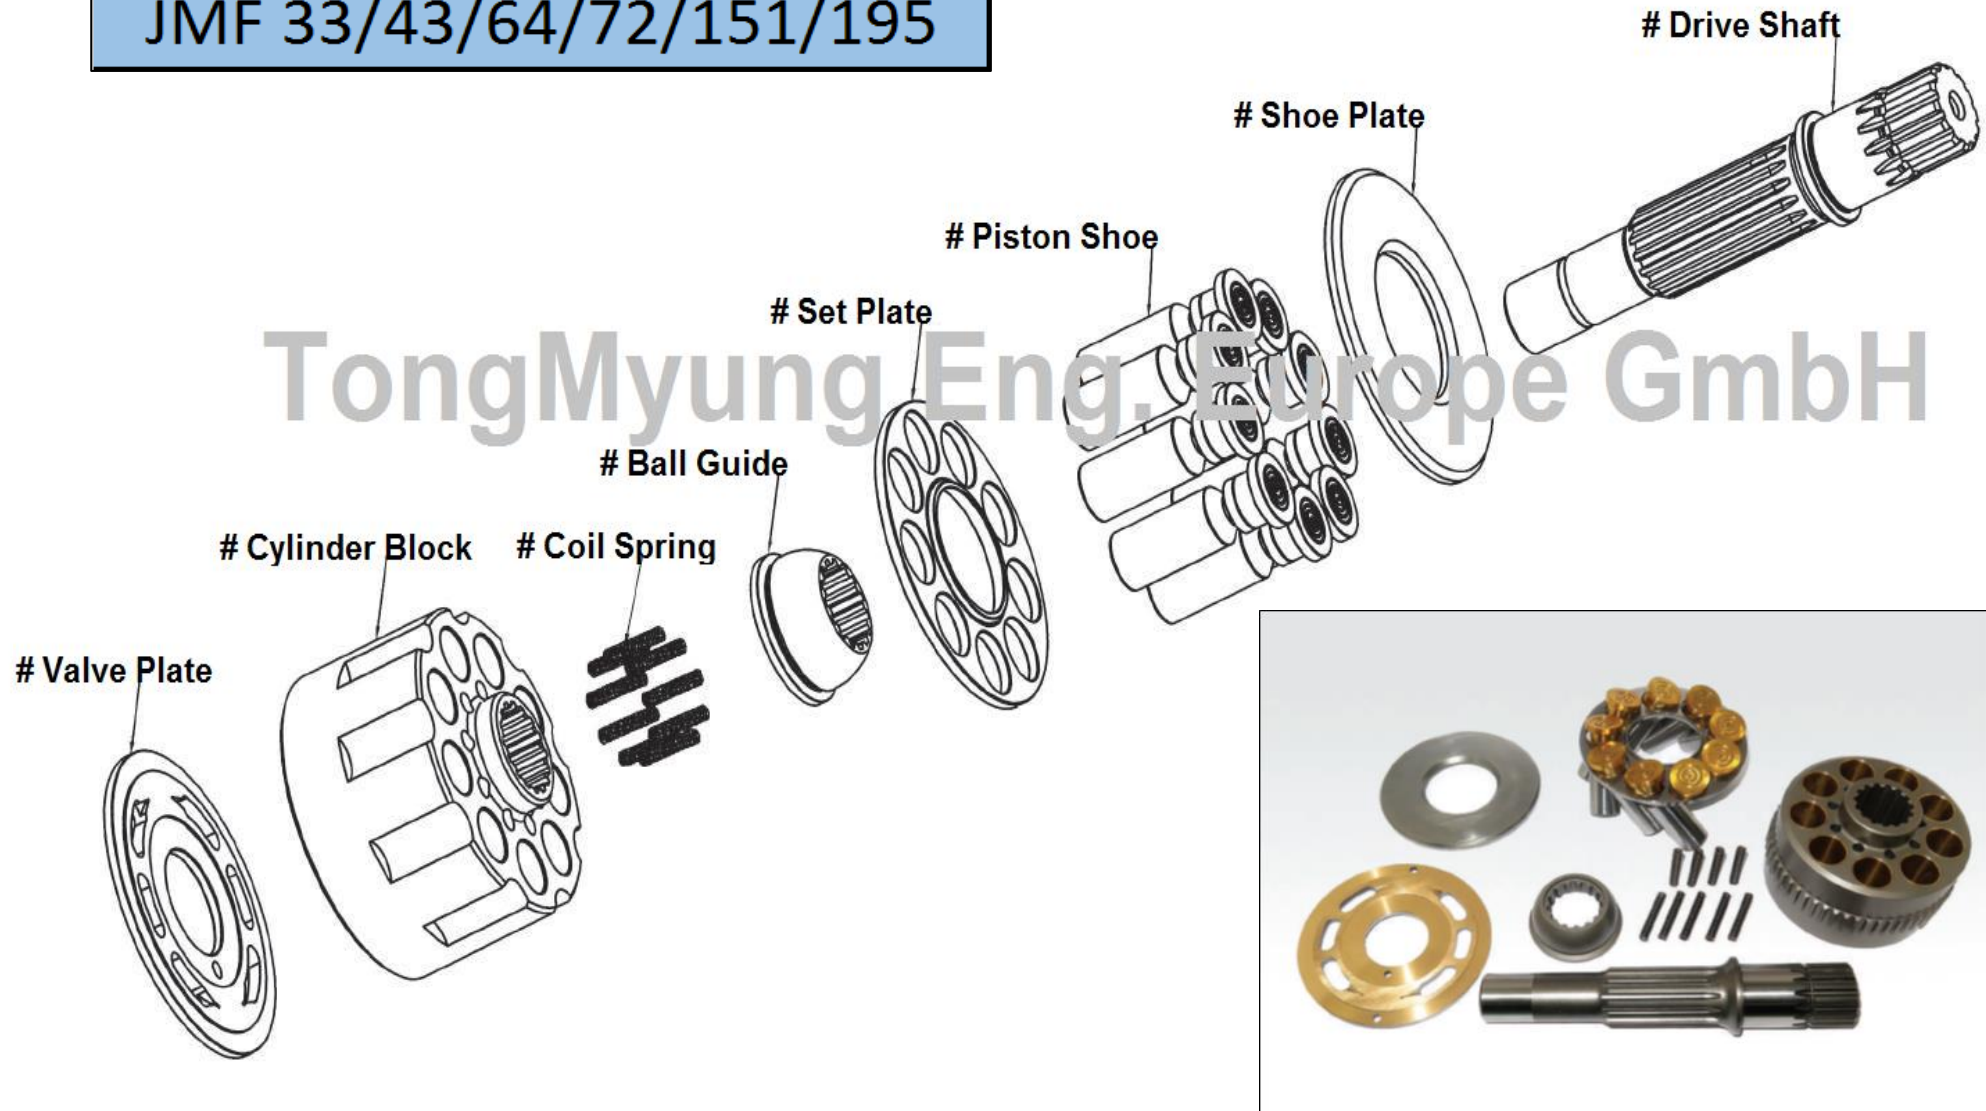

# Hydraulic parts : JMF 33/43/64/72/151/195 Series

TongMyung

JMF 33/43/64/72/151/195

TongMyung

TongMyung Eng. Europe GmbH • Tel : +49-211-569-2765 • Fax : +49-211-569-2766 • service@tme-europe.de

All manufacturers names, symbols and descriptions are used for reference purpose only and it does not imply that any part listed is the product of these manufacturers.