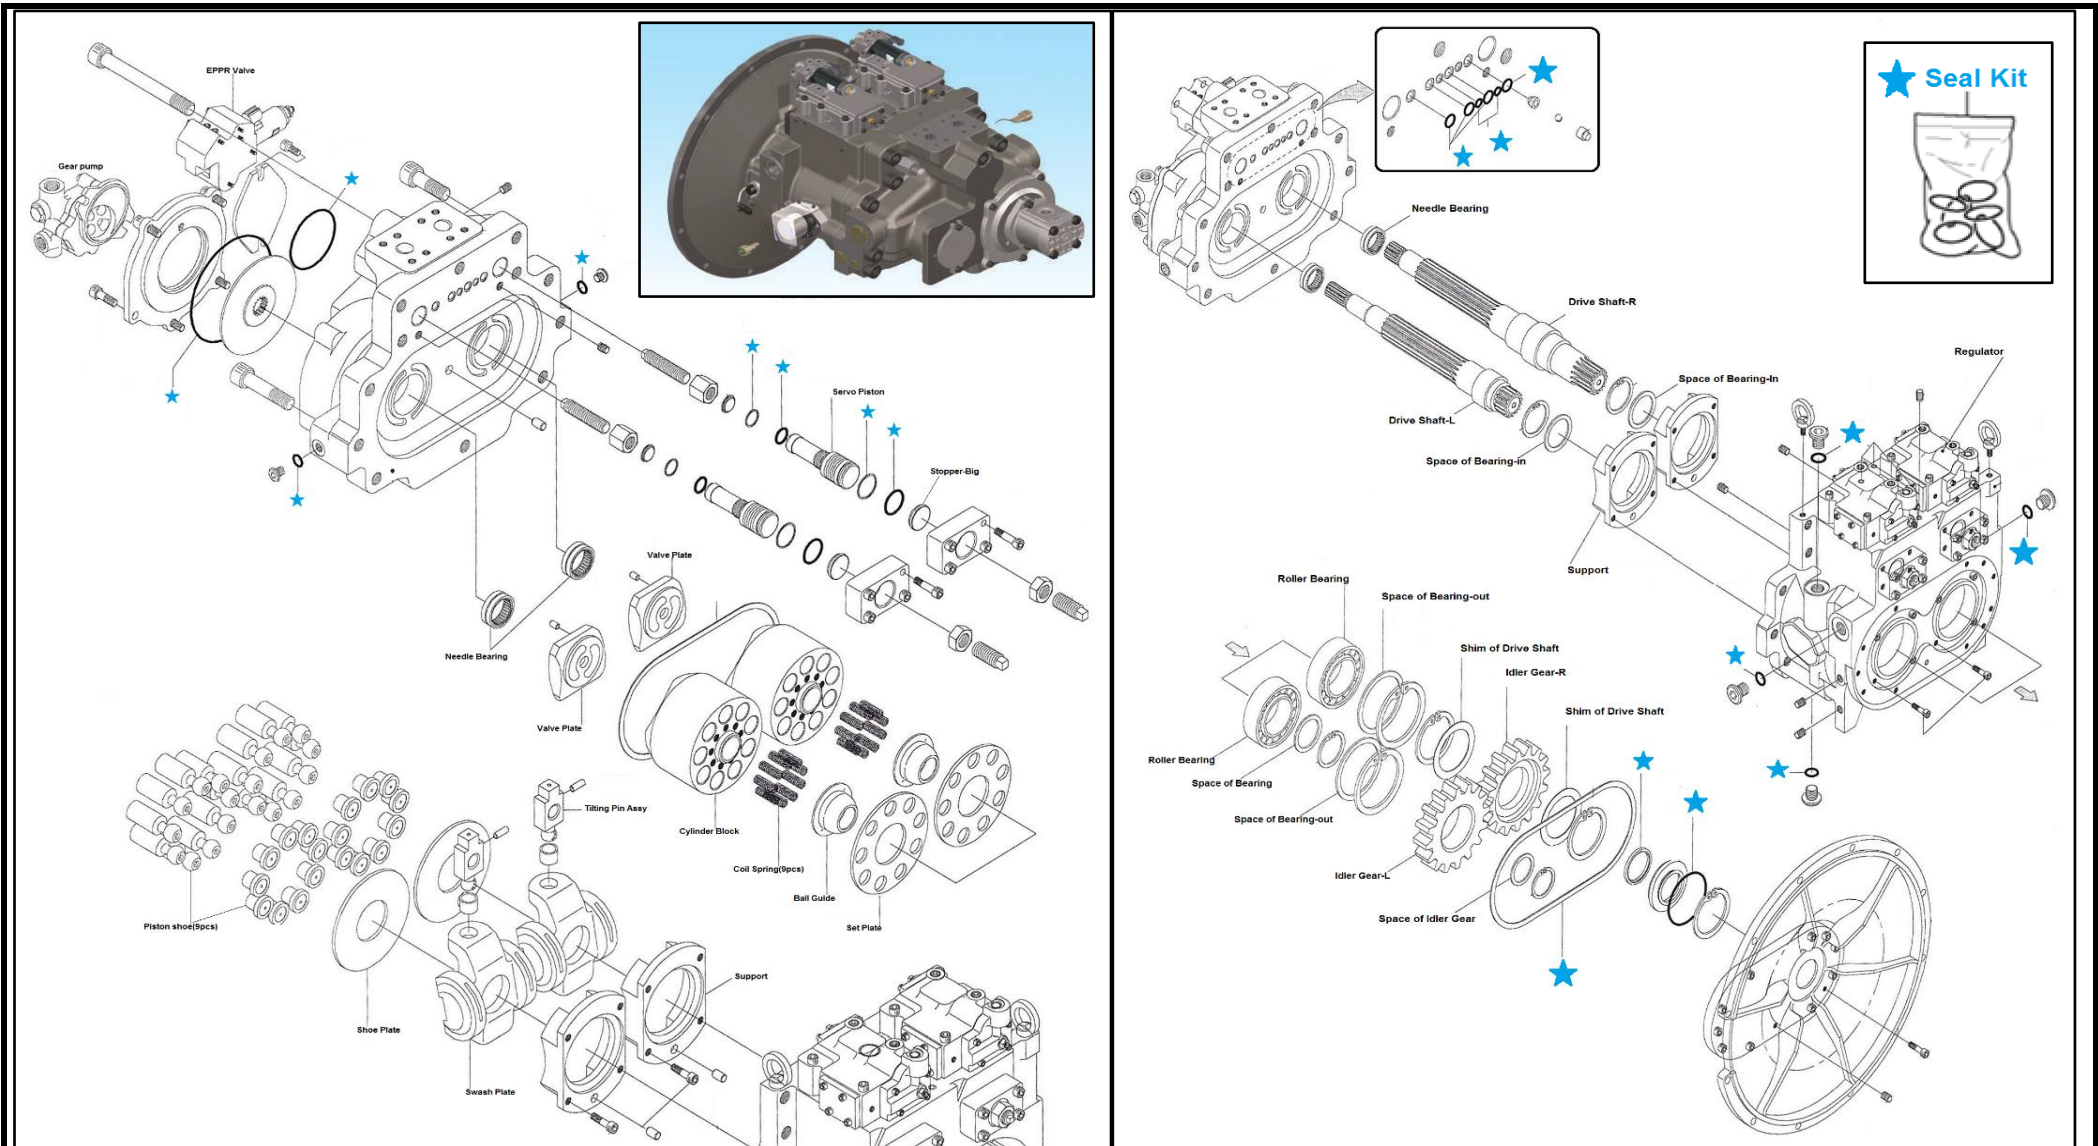

Hydraulic parts : K3V112DP & K5V160/200DPH

TongMyung Eng. Europe GmbH • Tel : +49-211-569-2765 • Fax : +49-211-569-2766 • service@tme-europe.de

All manufacturers names, symbols and descriptions are used for reference purpose only and it does not imply that any part listed is the product of these manufacturers.