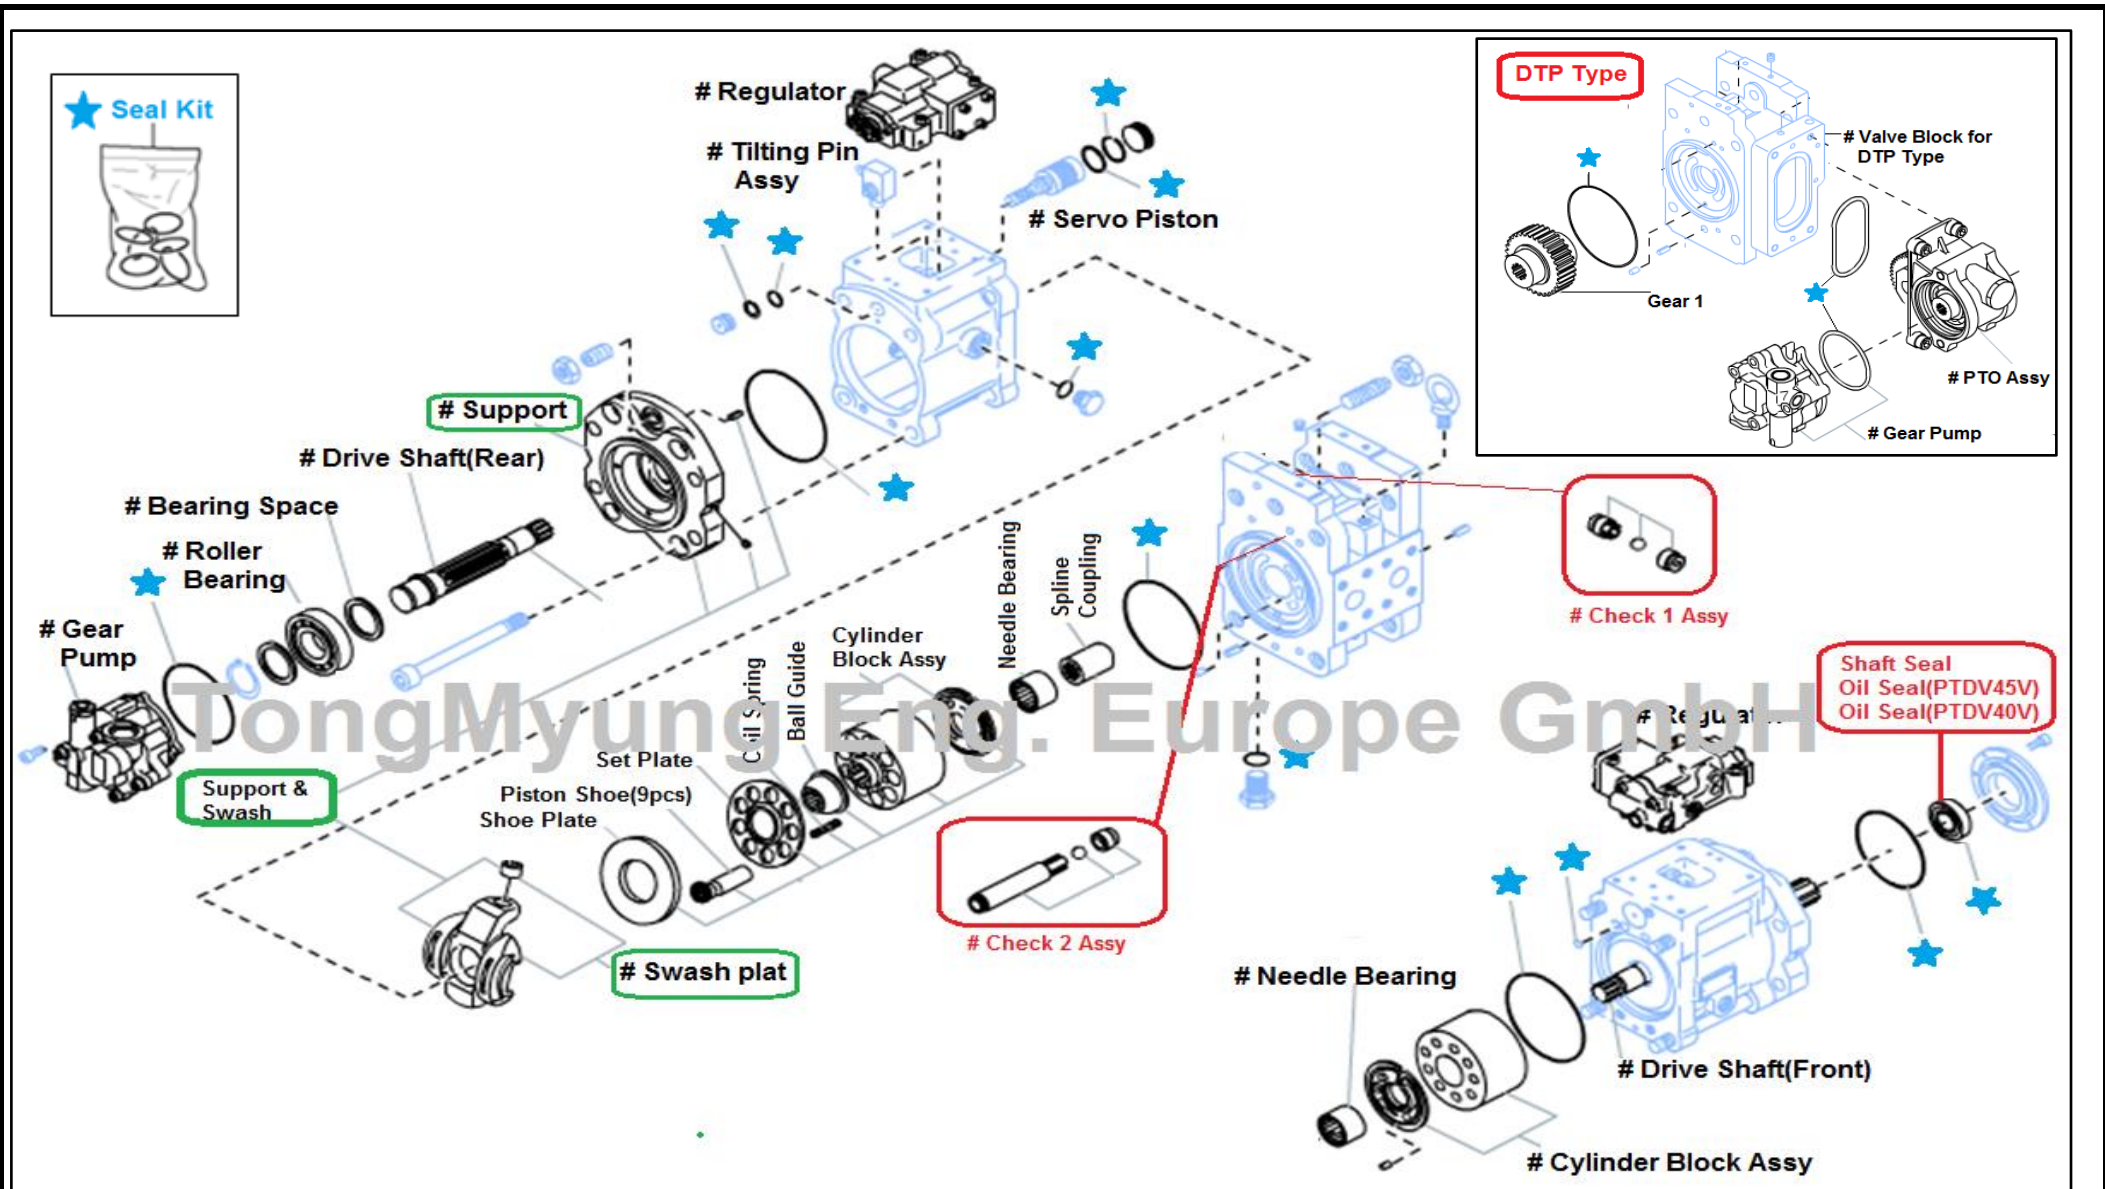

Hydraulic parts : K5V80DT(DTP/DTH)/140/160/200 Parts Book

TongMyung

TongMyung

TongMyung Eng. Europe GmbH • Tel : +49-211-569-2765 • Fax : +49-211-569-2766 • service@tme-europe.de

All manufacturers names, symbols and descriptions are used for reference purpose only and it does not imply that any part listed is the product of these manufacturers.