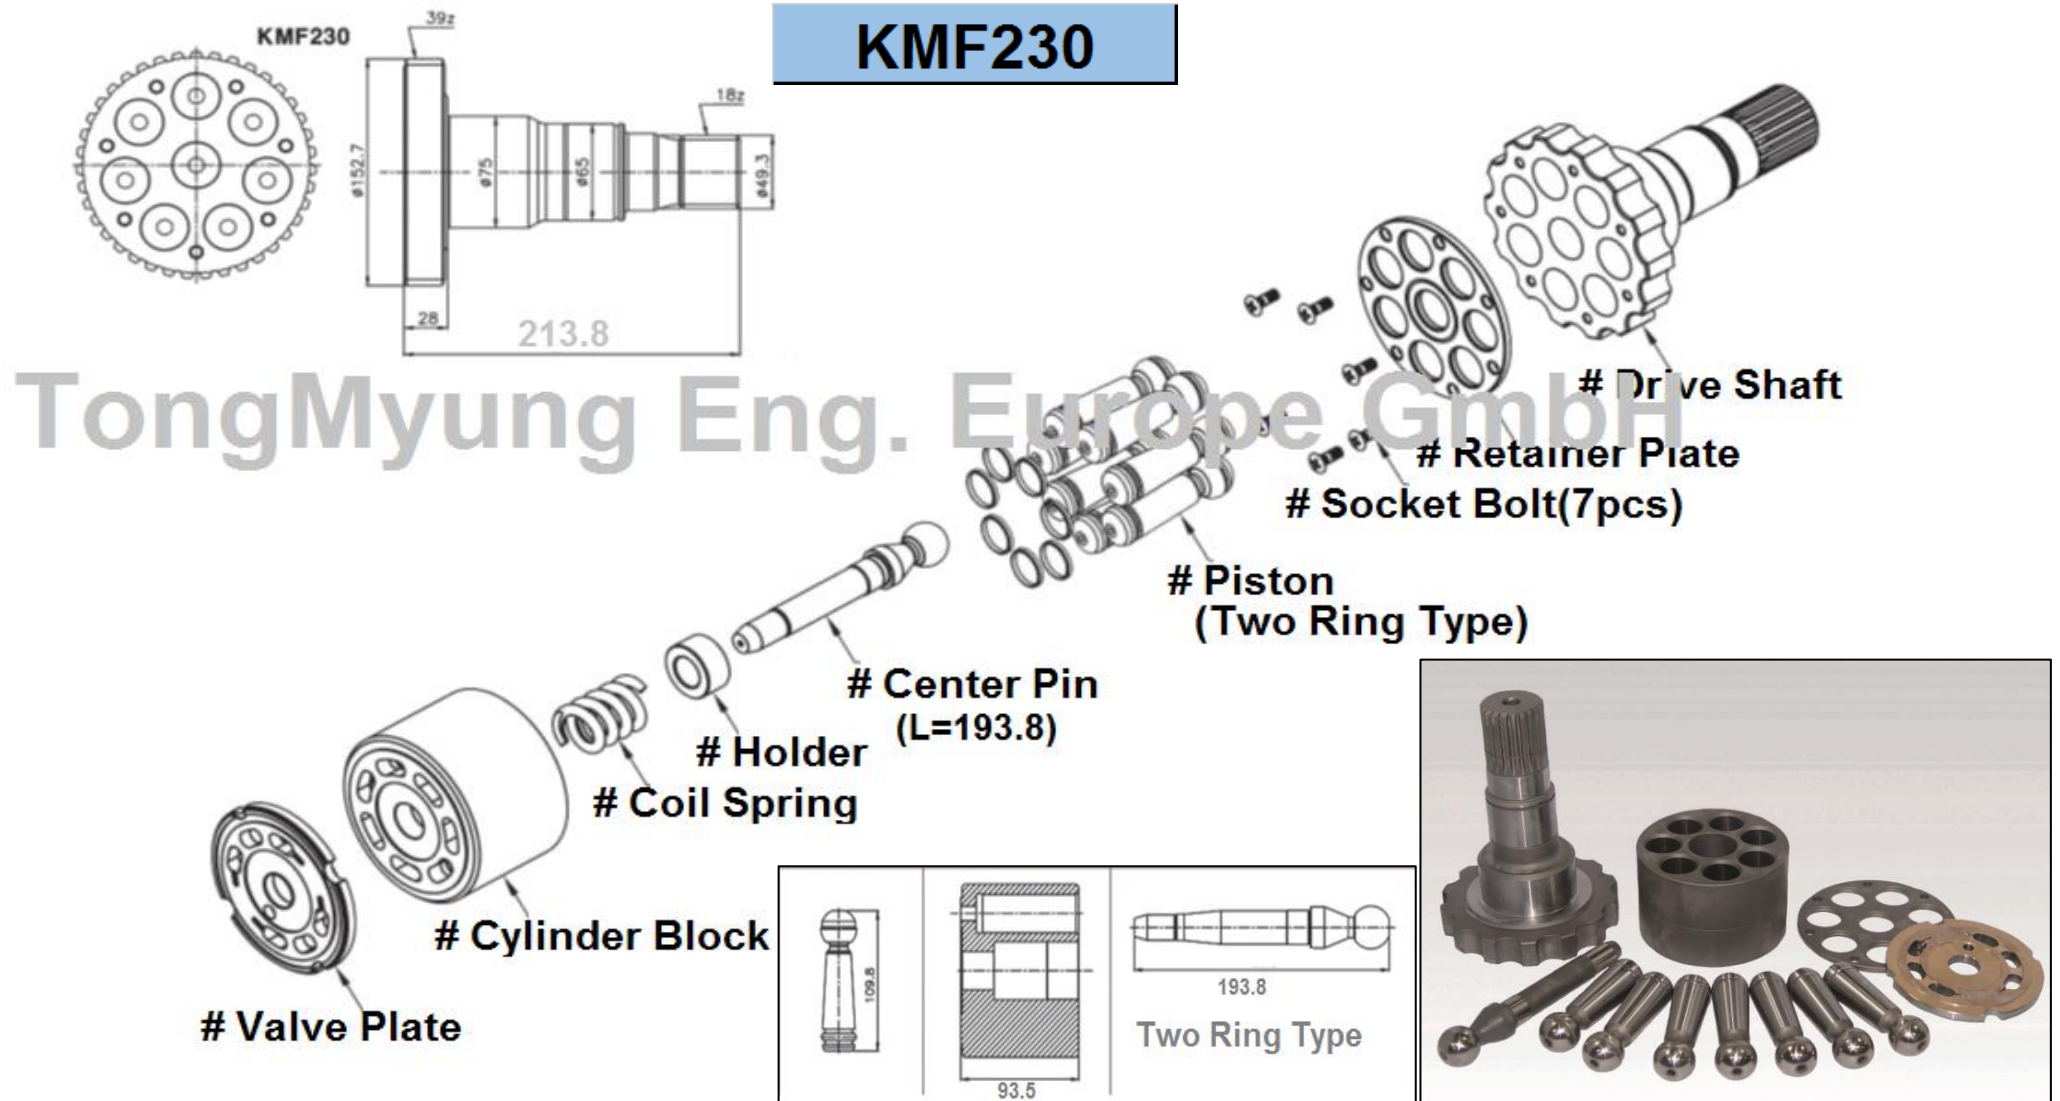

Hydraulic parts : KMF230

TongMyung

KMF230

TongMyung

TongMyung Eng. Europe GmbH • Tel : +49-211-569-2765 • Fax : +49-211-569-2766 • service@tme-europe.de