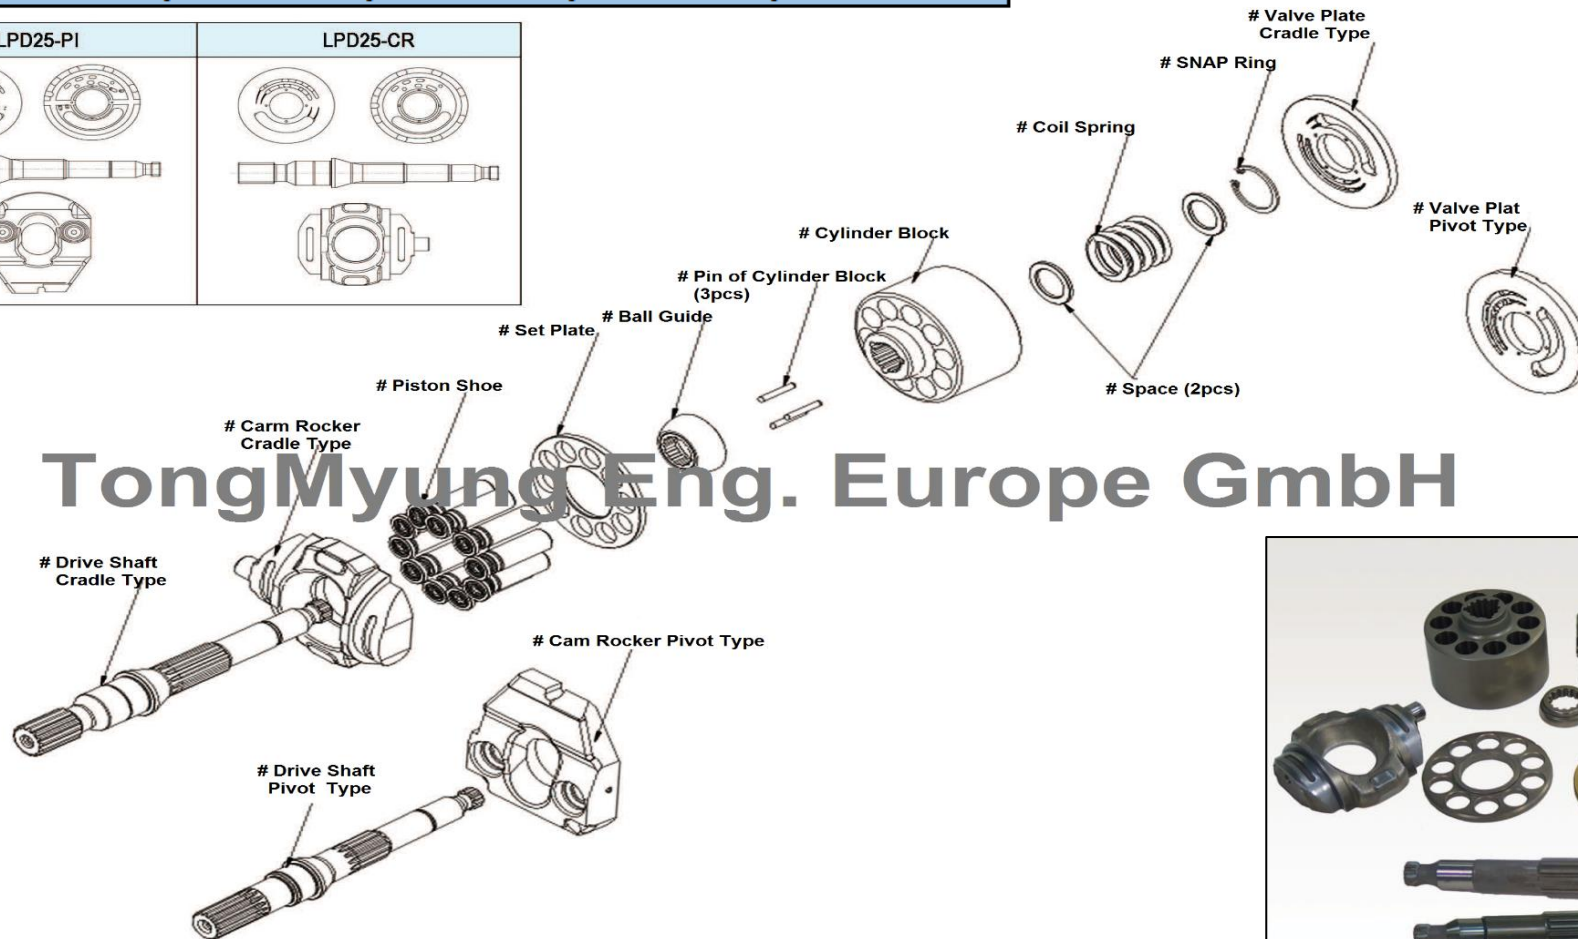

Hydraulic parts : LPD25-PI & CR

PC35MR/40MR/45MR/50MR/58MR

TongMyung Eng. Europe GmbH

TongMyung Eng. Europe GmbH

Tel : +49-211-569-2765

Fax : +49-211-569-2766

service@tme-europe.de

All manufacturers names, symbols and descriptions are used for reference purpose only and it does not imply that any part listed is the product of these manufacturers.