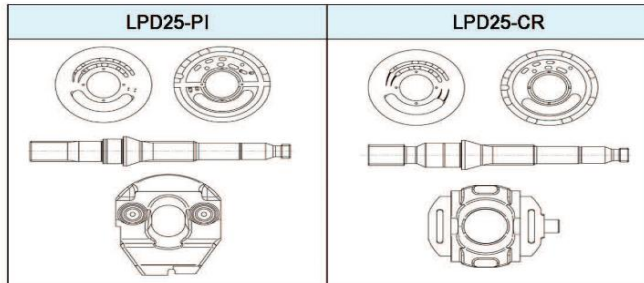

Hydraulic parts : LPD25-PI & CR

TongMyung

PC35MR/40MR/45MR/50MR/58MR

TongMyung Eng. Europe GmbH

TongMyung

TongMyung Eng. Europe GmbH

Tel : +49-211-569-2765

Fax : +49-211-569-2766