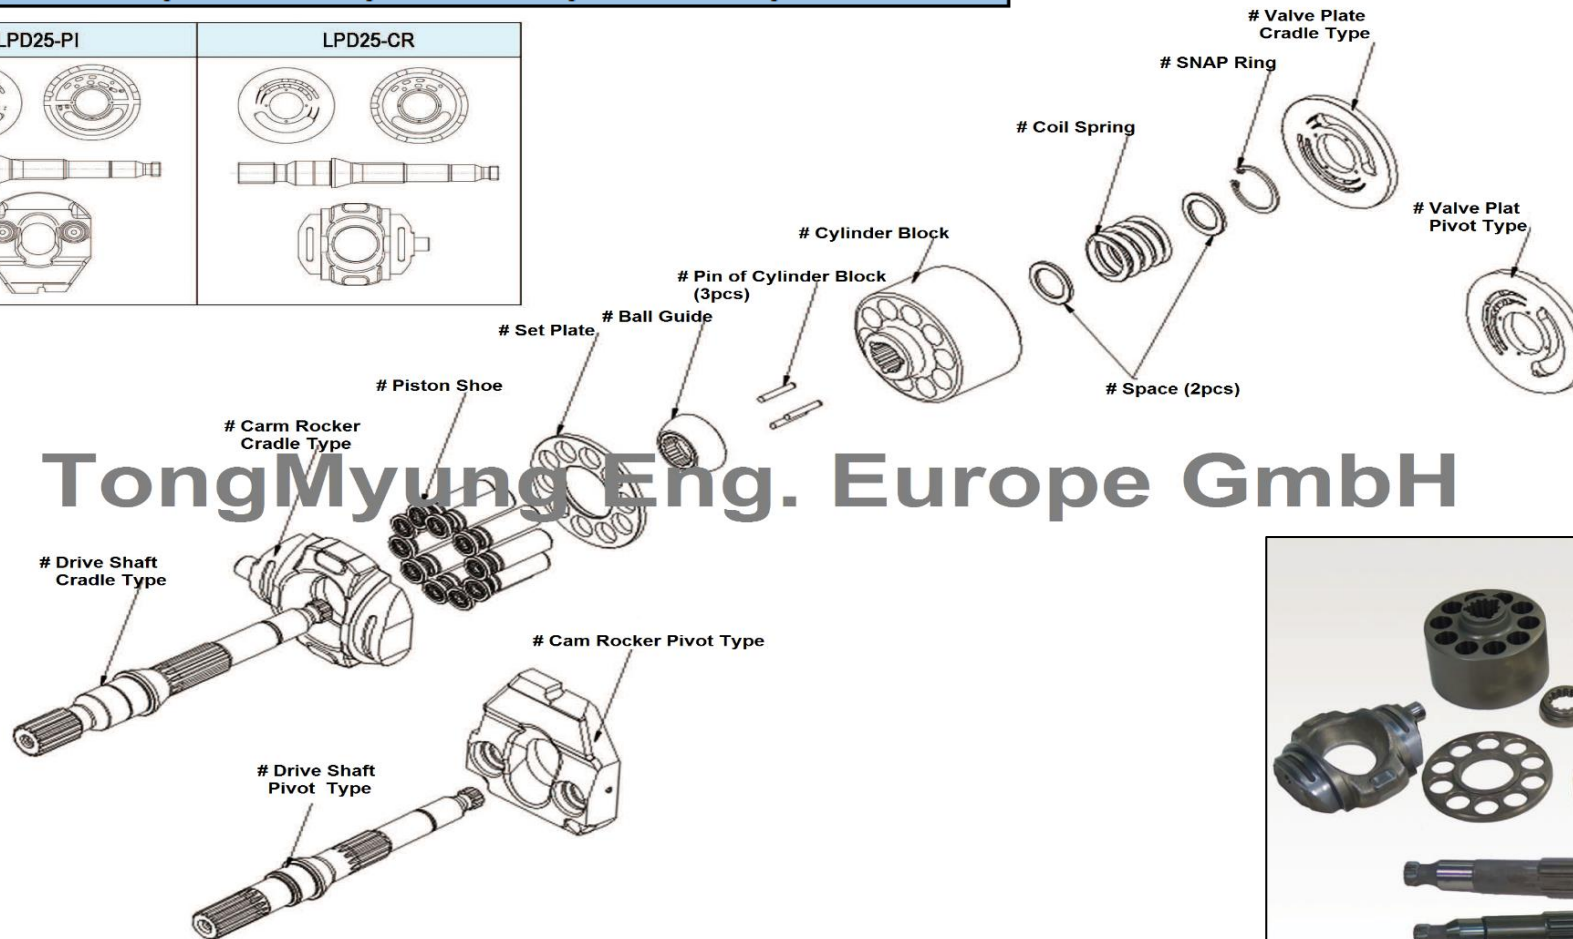

Hydraulic parts : LPD25-PI & CR

TongMyung

PC35MR/40MR/45MR/50MR/58MR

TongMyung Eng. Europe GmbH

TongMyung

TongMyung Eng. Europe GmbH

Tel : +49-211-569-2765

Fax : +49-211-569-2766