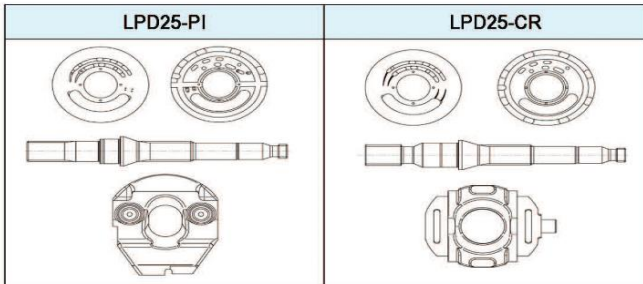

Hydraulic parts : LPD25-PI & CR

PC35MR/40MR/45MR/50MR/58MR

TongMyung Eng. Europe GmbH

TongMyung Eng. Europe GmbH

Tel : +49-211-569-2765

Fax : +49-211-569-2766

service@tme-europe.de

All manufacturers names, symbols and descriptions are used for reference purpose only and it does not imply that any part listed is the product of these manufacturers.