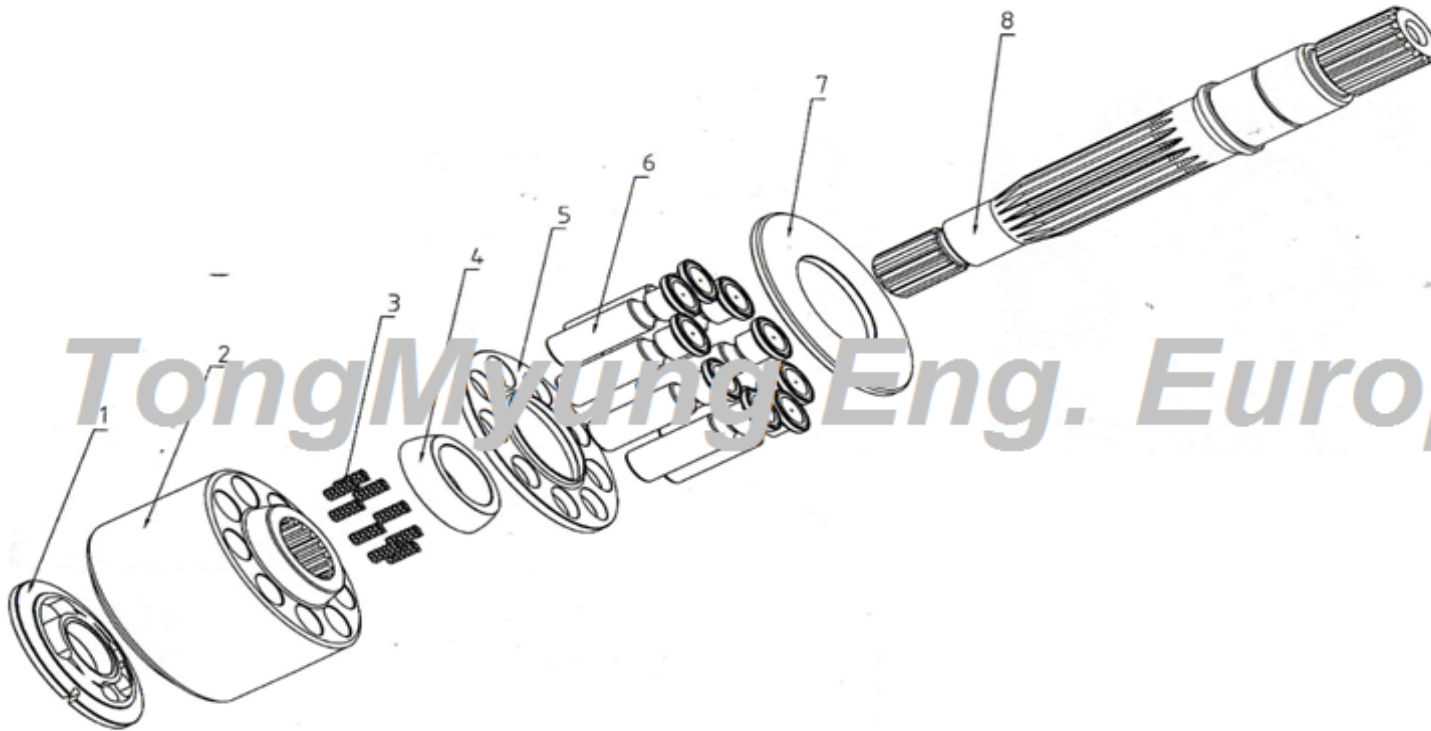

# Hydraulic parts : LPVD Series

TongMyung

TongMyung Eng. Europe GmbH

LPVD45/64/75/90/100/107/125/140/160		
Pos No	Description	Q'ty
1	Valve plate	1
2	Cylinder Block	1
3	coil spring	9
4	Ball Guide	1
5	Set plate	1
6	Piston shoe	9
7	Shoe plate	1
8	Drive shaft	1
9	Seal kit	