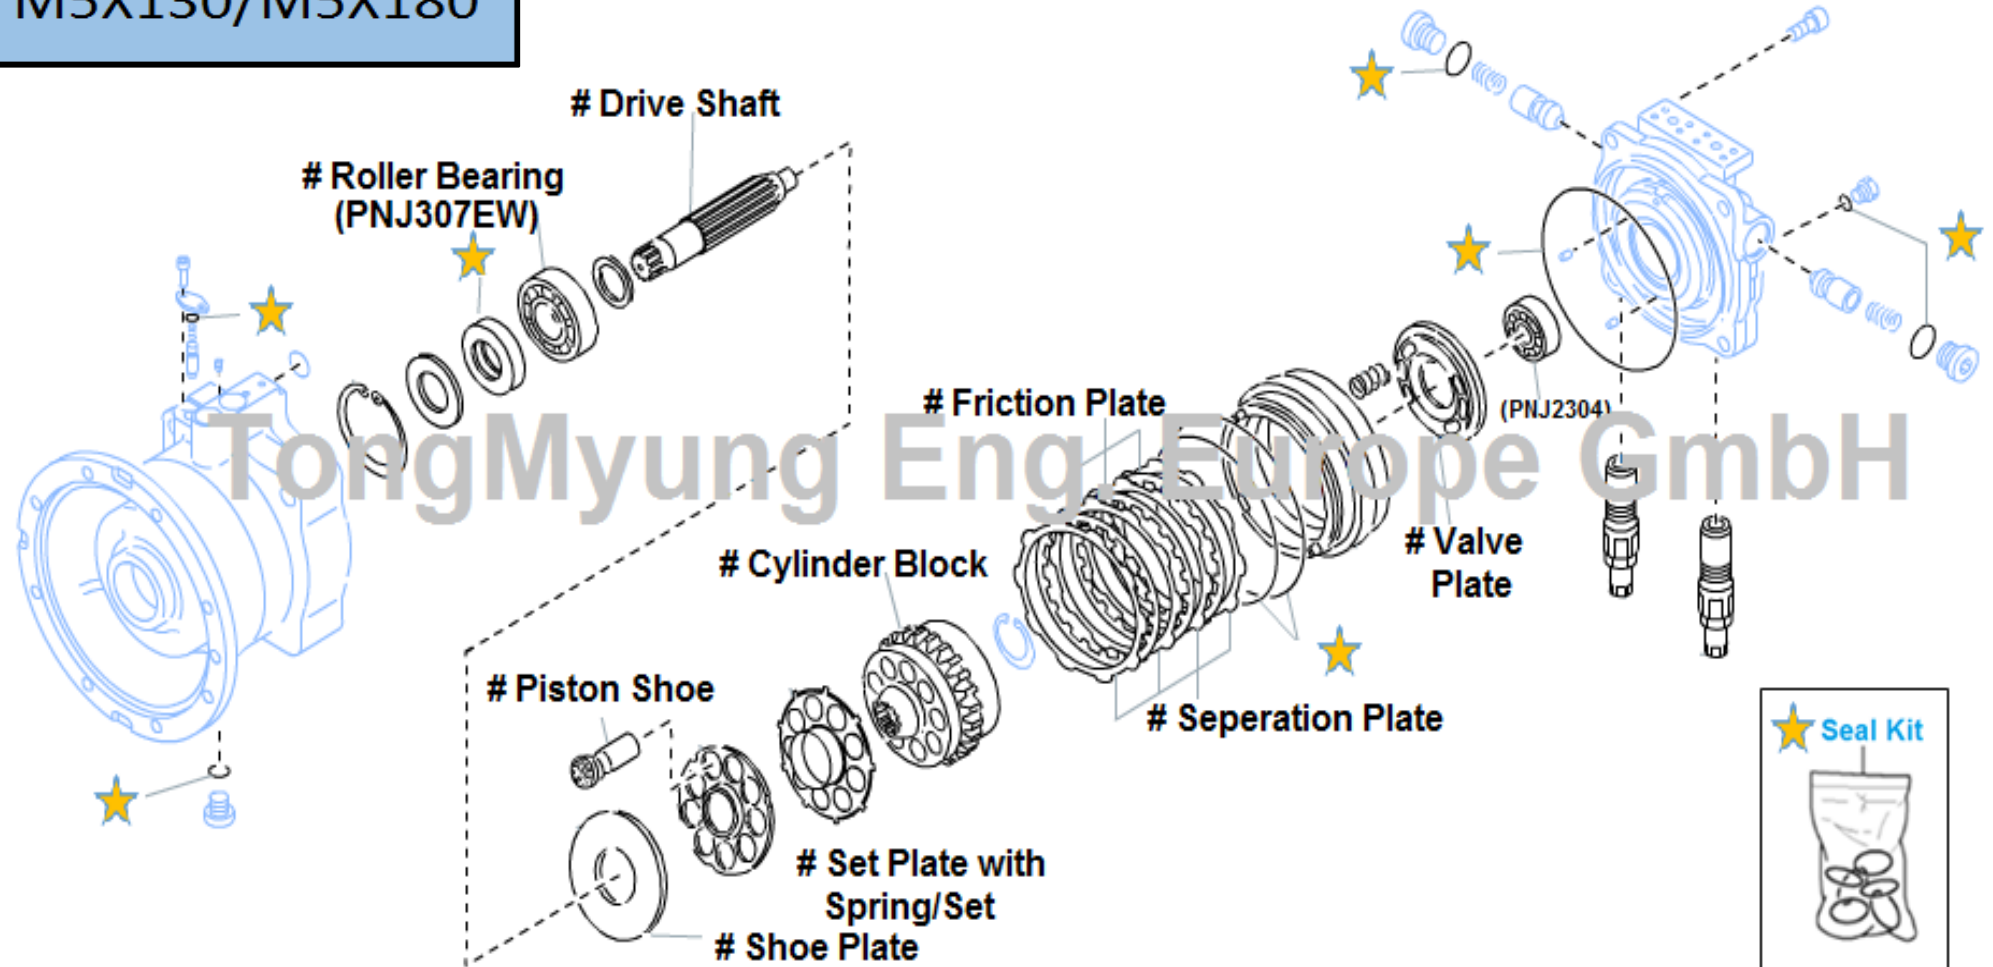

Hydraulic parts : M5X130/M5X180

TongMyung

M5X130/M5X180

TongMyung

TongMyung Eng. Europe GmbH • Tel : +49-211-569-2765 • Fax : +49-211-569-2766 • service@tme-europe.de

All manufacturers names, symbols and descriptions are used for reference purpose only and it does not imply that any part listed is the product of these manufacturers.