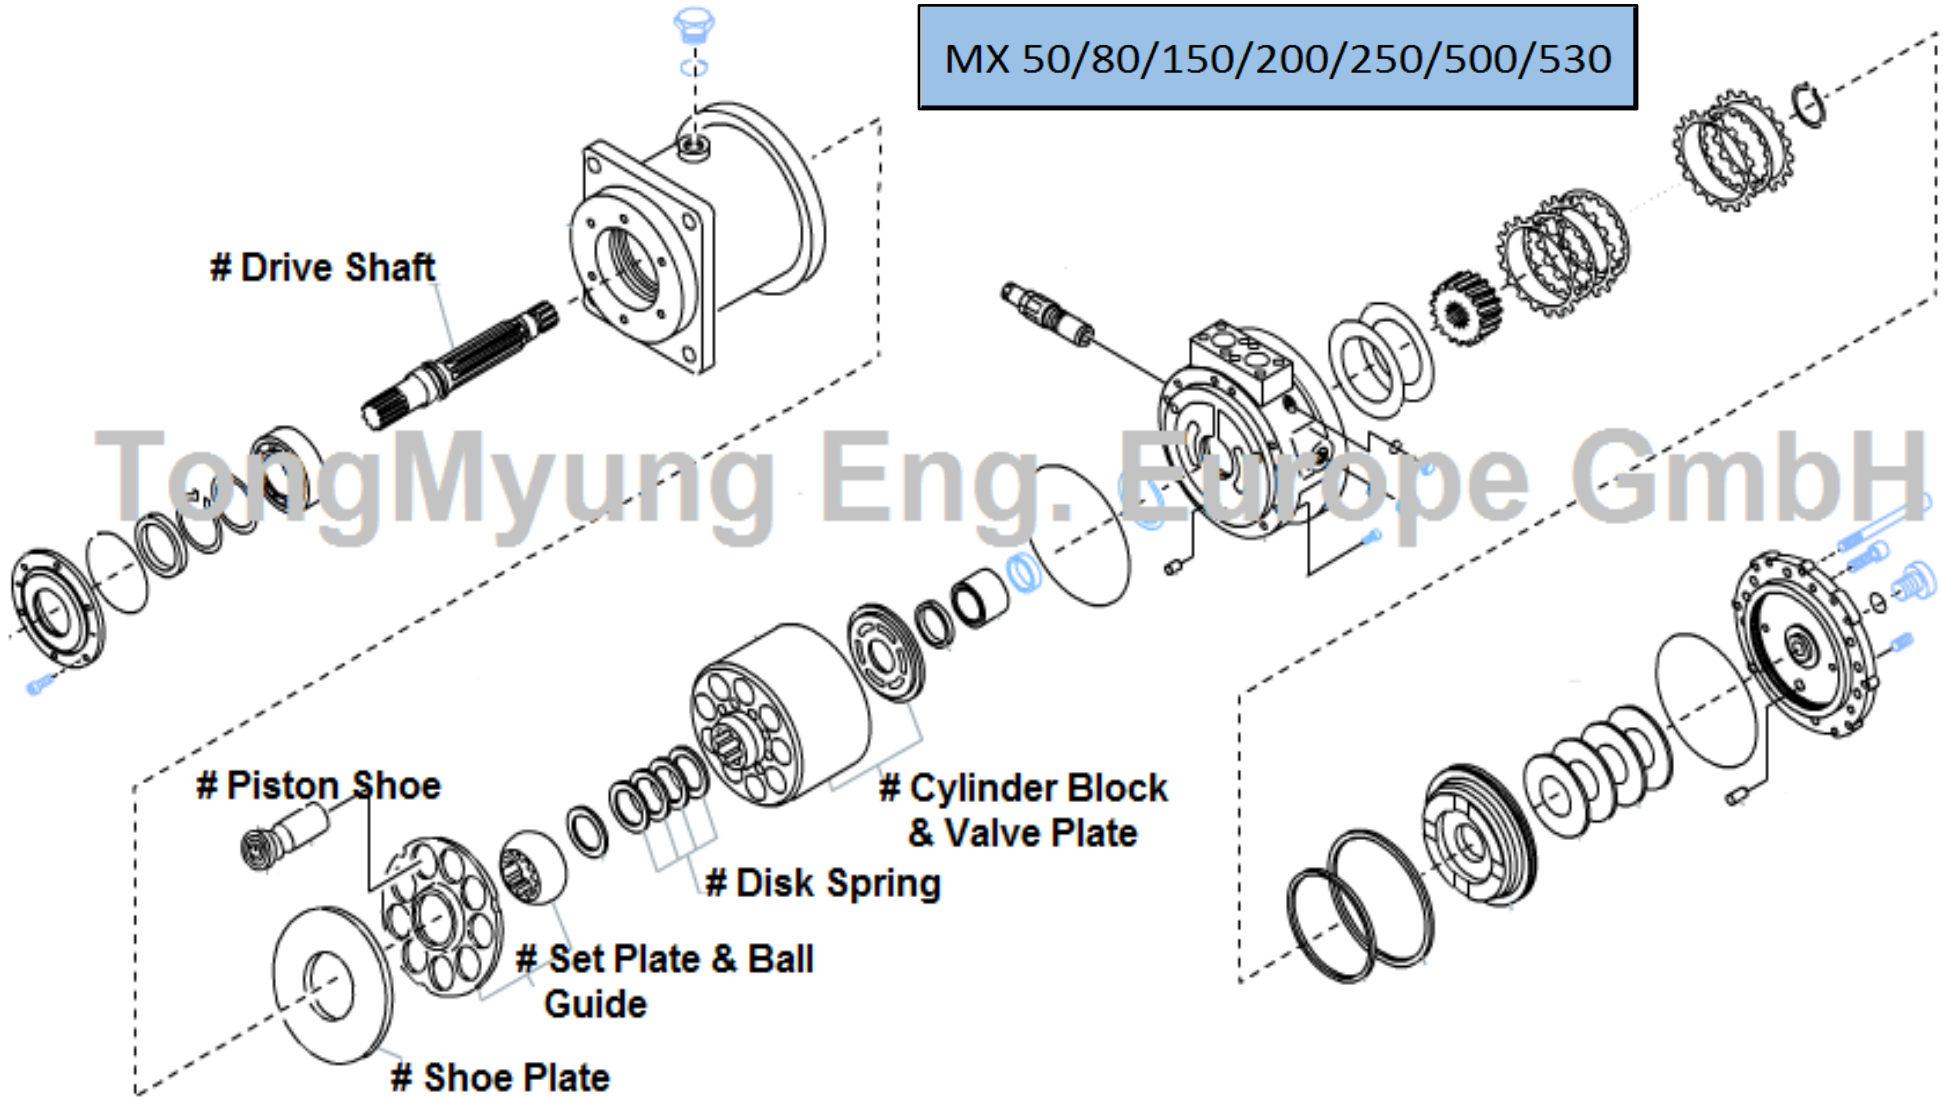

Hydraulic parts : MX Series

TongMyung

MX 50/80/150/200/250/500/530

TongMyung

TongMyung Eng. Europe GmbH • Tel : +49-211-569-2765 • Fax : +49-211-569-2766 • service@tme-europe.de

All manufacturers names, symbols and descriptions are used for reference purpose only and it does not imply that any part listed is the product of these manufacturers.