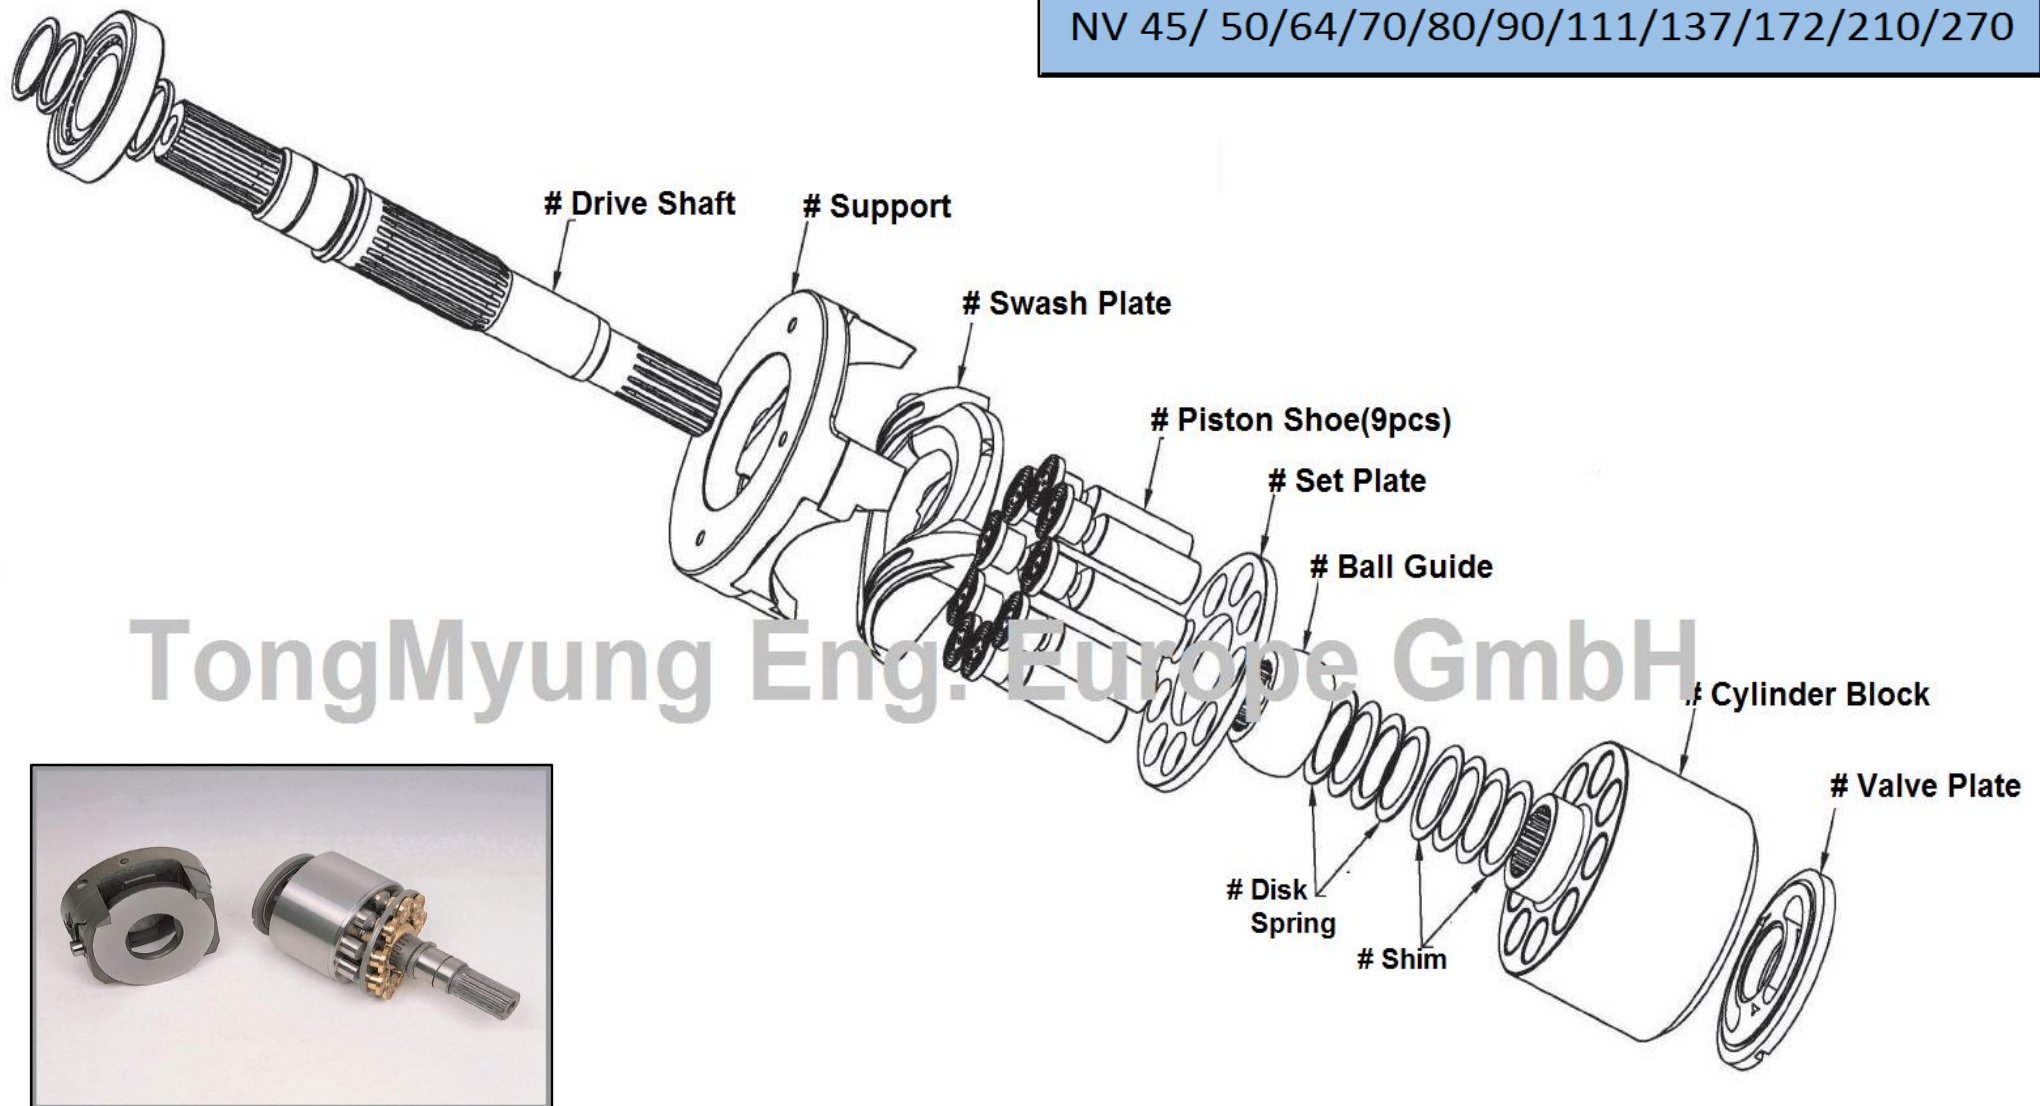

Hydraulic parts : NV Series

TongMyung

NV 45/ 50/64/70/80/90/111/137/172/210/270

TongMyung

TongMyung Eng. Europe GmbH • Tel : +49-211-569-2765 • Fax : +49-211-569-2766 • service@tme-europe.de

All manufacturers names, symbols and descriptions are used for reference purpose only and it does not imply that any part listed is the product of these manufacturers.